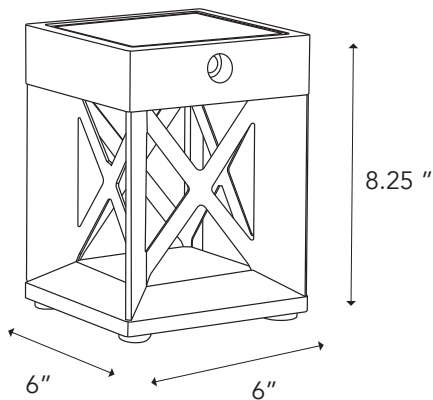

SOHO

Available in teak/black aluminum finish and weathered teak/graphite finish.

Product size: 6x6x8.25"

Carton size: 12x12x20"

SKU 2301T Teak/Black Aluminum

SKU 2301DT Weathered Teak/Graphite Aluminum

FEATURES	SOLAR BULB OPTIONS		
	ASB300S	ASB500S	YKARY
300 Lumens	✓		
500 Lumens		✓	✓
Dimmable	✓	✓	✓
2700k / 1800k			✓
2700K	✓	✓	
Diffuser			✓
IP 67 waterproof			✓
IP 57 waterproof	✓	✓	
USB Rechargeable	✓	✓	✓
Range 6 Hr Full Power	✓	✓	✓
Smart Mode	✓	✓	✓
Timer Mode			✓
Motion Sensor		✓	✓