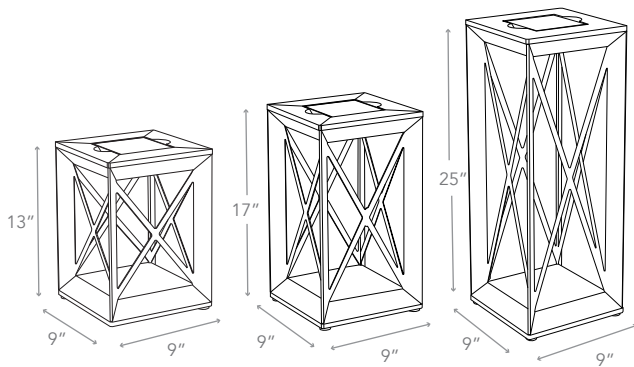

SOHO

SKU #

- SKU 2301S Teak/Black Aluminum 9x9x13" H
- SKU 2301M Teak/Black Aluminum 9x9x17" H
- SKU 2301L Teak/Black Aluminum 9x9x25" H

- SKU 2301DS Weathered Teak/Graphite Alu 9x9x13" H
- SKU 2301DM Weathered Teak/Graphite Alu 9x9x17" H
- SKU 2301DL Weathered Teak/Graphite Alu 9x9x25" H

Also available in table lamp. See SOHO table lamp.

SOLAR BULB OPTIONS

	ASB300	ASB500	YKARY
SPECS.	5 LEDs 1 lithium battery	10 LEDs 2 lithium batteries	32 LEDs 2 lithium batteries
Brightness	300 lumens	500 lumens	500 lumens
Light temperature	2700K	2700K	1800K & 2700K
Dimmable	yes	yes	yes
USB Rechargeable	yes	yes	yes
Smart mode	yes	yes	yes
Diffuser	no	no	yes
Motion sensor	no	yes	yes
Full power range	4 hours	6 hours	6 hours
Waterproof	IP57	IP57	IP67