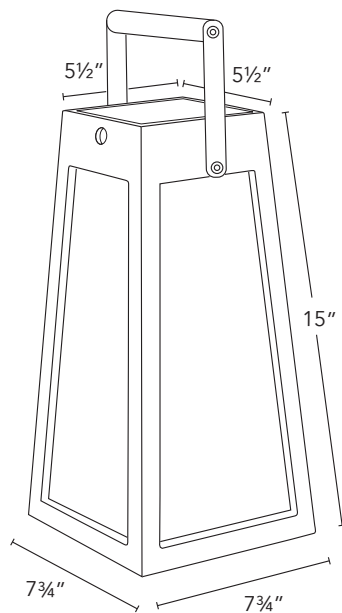

ROAM

Classic. Simple. Chic

Available in teak and weathered teak finish with frosted acrylic or steel mesh side panel.

SKU #

TECK1482 Teak frosted panel

TECK1492 Weathered teak frosted panel

TECK148C Teak steel mesh panel

TECK149C Weathered teak steel mesh panel

Product Size: 7.75" x 7.75" x 15"

Product Weight: 4 lbs

Carton Size: 9" x 9" x 22"

Carton Weight: 6 lbs

SOLAR BULB OPTIONS

	ASB300	ASB500	YKARY
SPECS.	5 LEDs 1 lithium battery	10 LEDs 2 lithium batteries	32 LEDs 2 lithium batteries
Brightness	300 lumens	500 lumens	500 lumens
Light temperature	2700K	2700K	1800K & 2700K
Dimmable	yes	yes	yes
USB Rechargeable	yes	yes	yes
Smart mode	yes	yes	yes
Diffuser	no	no	yes
Motion sensor	no	yes	yes
Full power range	4 hours	6 hours	6 hours
Waterproof	IP57	IP57	IP67