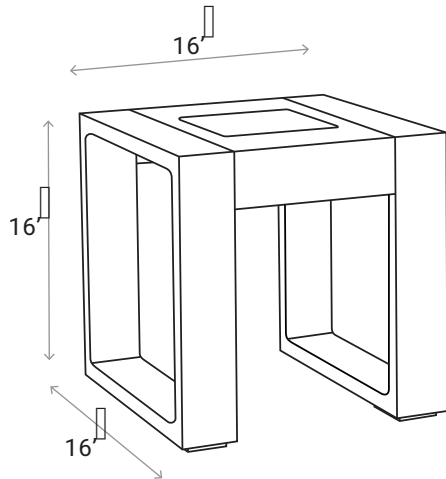

RANCHO

Glow Table

Available in natural teak, weathered teak, graphite aluminum, bronze aluminum and white aluminum.

SKU

- TAL2000A natural teak 16x16x16 7/18 lbs
- TAL2000D weathered teak finish 16x16x16 7/18 lbs
- TAL2000G graphite aluminum finish 16x16x16 7/17 lbs
- TAL2000B bronze aluminum finish 16x16x16 7/17 lbs
- TAL2000W white aluminum finish 16x16x16 7/17 lbs