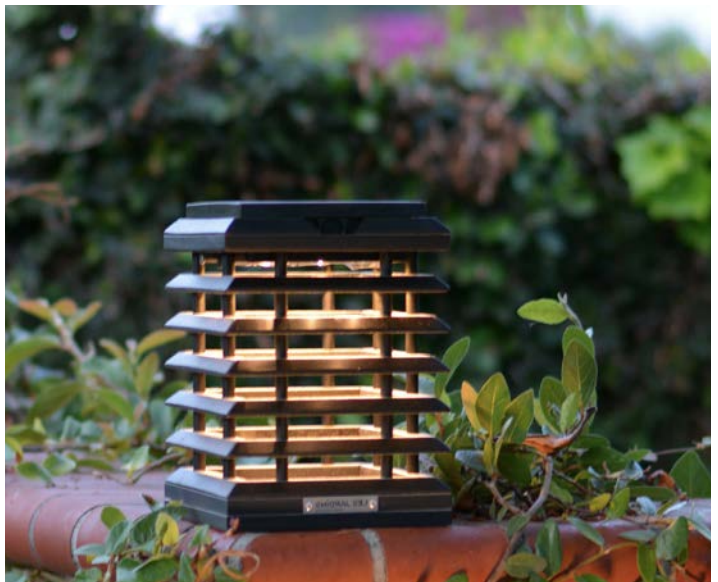

# PONTOON

Made of high quality Italian HPL stripes and oiled teakwood.

Tekura Pontoon solar light is made to be secured on pontoons, decks or fences. Sturdy and highly weather resistant, it is perfect for any environment; from seaside to mountain. The PONTOON is an elegant lighting solution for places that can't accommodate wired lamps.

SOLAR MODULE OPTIONS

FEATURE	ASB300S	ASB500S
300 Lumens	✓	
500 Lumens		✓
Dimmable	✓	✓
2700K	✓	✓
IP57 waterproof	✓	✓
USB Rechargeable	✓	✓
Range 6 Hr Full Power		✓
Smart Mode	✓	✓
Motion Sensor		✓