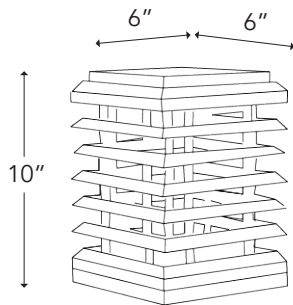

# PONTOON

Made of high quality Italian HPL stripes and oiled teakwood.

Tekura Pontoon solar light is made to be secured on pontoons, decks or fences. Sturdy and highly weather resistant, it is perfect for any environment; from seaside to mountain. The PONTOON is an elegant lighting solution for places that can't accommodate wired lamps.