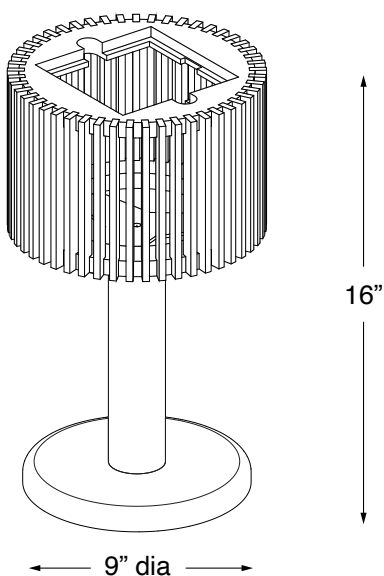

PIXY

Organic. Festive. Magical

Available in natural teak and weathered teak finish

Product Size 9" dia x 16" H

Product Weight 5 lbs

Carton Size 11.5" x 11.5" x 14"

Carton Weight 6 lbs

SOLAR BULB OPTIONS