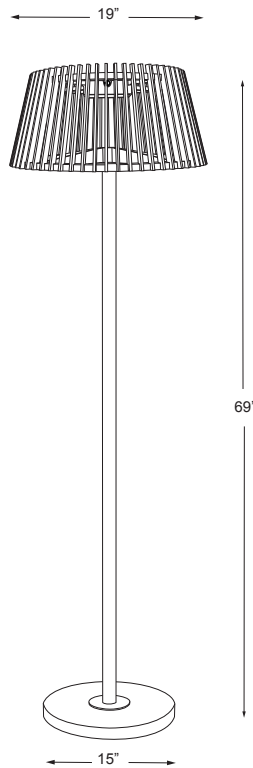

# MONA

by Les Jardins

Illuminate your outdoor living space with MONA solar lamp! Made of stone base, aluminum pole and lamp shade in mottled round rope or natural teak, MONA combines durability with elegance. Transform your outdoor space into a sustainable oasis with the power of the sun. 69" tall.

SKU 2402 Mona Floor Lamp Teak

SKU 2402R Mona Floor Lamp Rope Shade

Weight 30 lbs