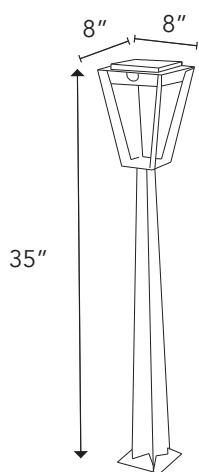

METRO Pathway Light

Solar. Authentic. Urban.

Metro solar light is directly inspired by vintage streetlights. This revisited version gives you ample light, all night long and the cachet of urban lights from a previous century. Solar lamppost with a taste of Eiffel.

Available in graphite aluminum.

Weight: 6 lbs

SOLAR BULB OPTIONS

	ASB300	ASB500
Feature	5 LED, 1 Battery	10 LED, 2 Batteries
Brightness	300 lumens	500 lumens
Light temperature	2700K	2700K
Dimmable	yes	yes
USB Rechargeable	yes	yes
Smart mode	yes	yes
Motion sensor	no	yes
Full power range	4 hours	6 hours
Weatherproof	IP57	IP57