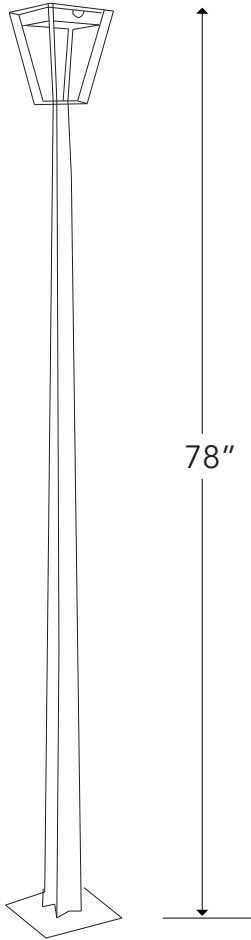

METRO Park Light

Solar. Authentic. Urban.

Metro solar light is directly inspired by vintage streetlights. This revisited version gives you ample light, all night long and the cachet of urban lights from a previous century. Solar lamppost with a taste of Eiffel.

Available in graphite aluminum.

Weight: 16 lbs

SOLAR BULB OPTIONS

	ASB300	ASB500
Feature	5 LED, 1 Battery	10 LED, 2 Batteries
Brightness	300 lumens	500 lumens
Light temperature	2700K	2700K
Dimmable	yes	yes
USB Rechargeable	yes	yes
Smart mode	yes	yes
Motion sensor	no	yes
Full power range	4 hours	6 hours
Weatherproof	IP57	IP57