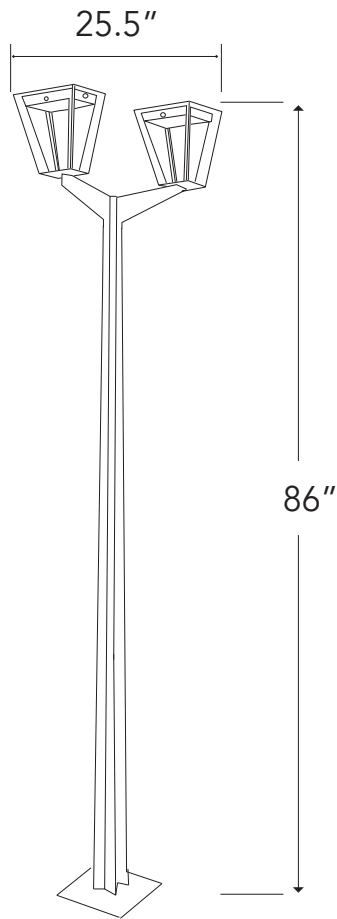

METRO DUO PARK LIGHT

Metro Duo Park Light comes with 2 autonomous solar bulb. This revisited version gives you ample light, all night long and the cachet of urban lights from a previous century.

Available in space gray aluminum and corten aluminum, 86" tall.