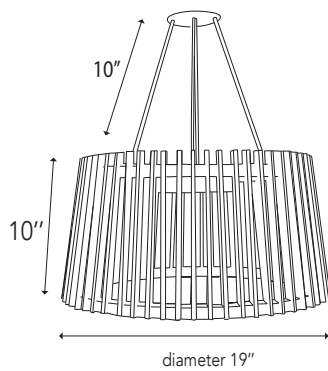

MUSE

by Les Jardins

Muse solar shades display a beautiful addition to any tree or pergola in one's yard. It discreetly illuminates a garden's shadows and dramatically changes the backyard's atmosphere at night. A solar beauty that shapes its surroundings, invisible during the day, bringing color to the trees at night. Available in natural teak and weathered teak finish.

TECK126 teak

TECK127DT weathered teak

Weight 5 lbs

FEATURES	SOLAR BULB OPTIONS		
	ASB300S	ASB500S	YKARY
300 Lumens	✓		
500 Lumens		✓	✓
Dimmable	✓	✓	✓
2700k / 1800k			✓
2700K	✓	✓	
Diffuser			✓
IP 67 waterproof			✓
IP 57 waterproof	✓	✓	
USB Rechargeable	✓	✓	✓
Range 6 Hr Full Power	✓	✓	✓
Smart Mode	✓	✓	✓
Timer Mode			✓
Motion Sensor		✓	✓