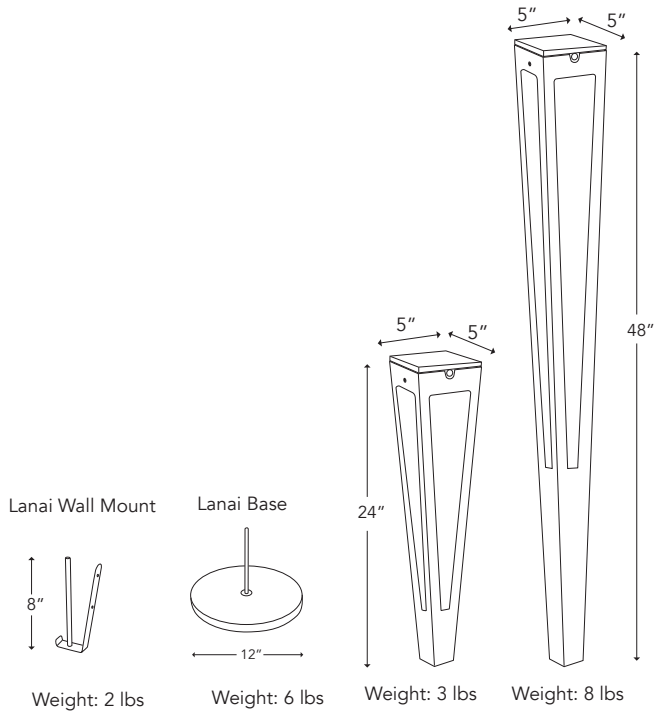

Color: graphite, red, corten, teak and weathered teak finish.  
 Size: 24" tall and 48" tall

Accessories: Lanai Base and Lanai Wall Mount