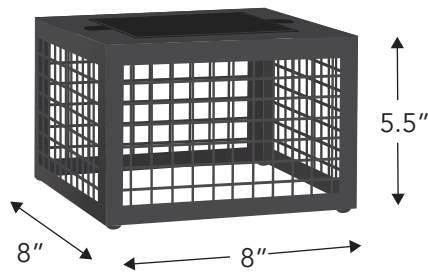

# KOOB Table Light

Koob embraces illuminating space with texture. The clean symmetrical outline casts a strong presence, providing more of a visual feel to one's yard. A strong frame accompanied by a stronger shadow. Made of carbon steel. Available in graphite and cafe finish.

SKU ST2201G

SKU ST2201B

Size: 8" x 8" x 5.5"

Weight: 3.5 lbs

Weight 3.5 lb