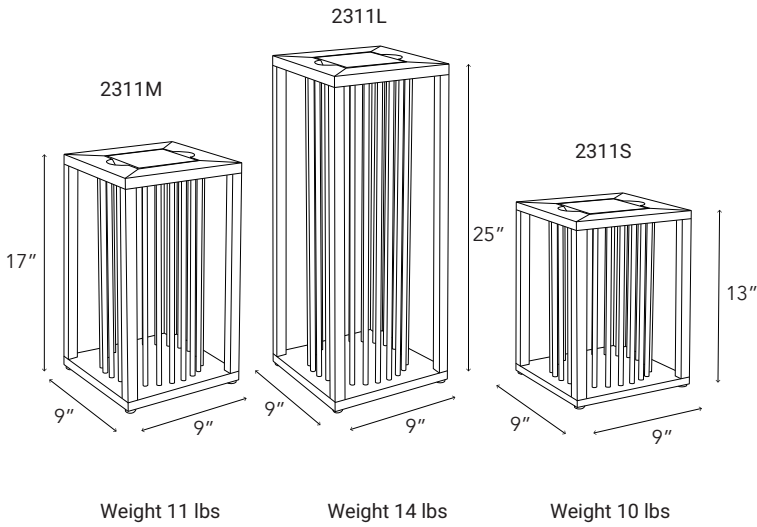

Material: Teak and aluminum  
 Lantern available in 13", 17" and 25" H

Table lamp comes in 8". See INKA table lamp