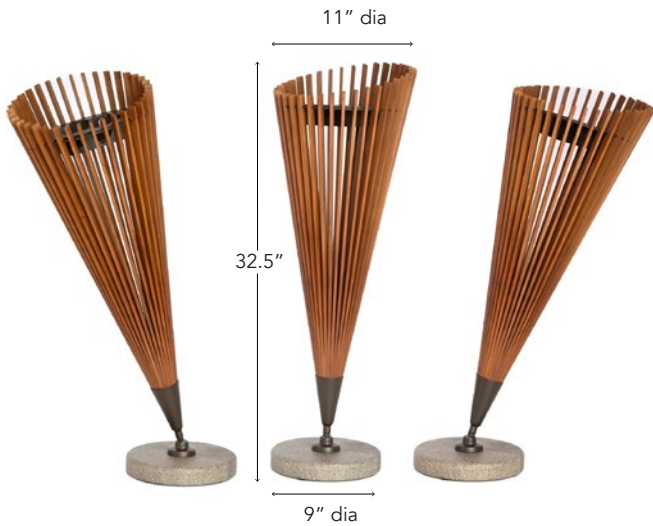

# IKON

Illuminate your garden with the stunning and versatile IKON solar pathway light. With its advanced 360 degree swivel design, this light will brighten up every corner of your outdoor space. Not only does it provide exceptional lighting, but its durable stone base adds a touch of elegance to your garden. Enjoy the beauty and practicality of IKON.

Made of teak and bronze aluminum with stone base  
SKU #2308B

Weight 13 lbs

## SOLAR BULB OPTIONS

	ASB300	ASB500	YKARY
SPECS.	5 LEDs 1 lithium battery	10 LEDs 2 lithium batteries	32 LEDs 2 lithium batteries
Brightness	300 lumens	500 lumens	500 lumens
Light temperature	2700K	2700K	1800K & 2700K
Dimmable	yes	yes	yes
USB Rechargeable	yes	yes	yes
Smart mode	yes	yes	yes
Diffuser	no	no	yes
Motion sensor	no	yes	yes
Full power range	4 hours	6 hours	6 hours
Waterproof	IP57	IP57	IP67