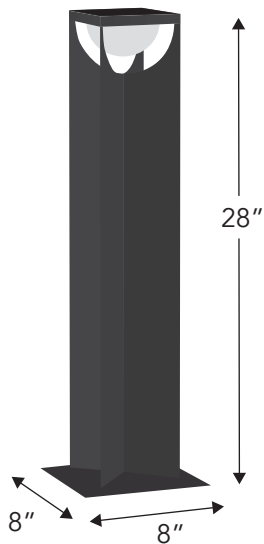

# FLOW Tower

by Les Jardins

Made of carbon steel, available in space gray and cafe finish.  
Product size: 8x8x28"

ST2207G space gray finish  
ST2207B cafe finish

YKARY BULB FEATURES	
500 Lumens	✓
2700k / 1800k mode	✓
Dimmable	✓
Diffuser	✓
IP 67 waterproof	✓
Motion sensor	✓
Range 6 hour full power	✓
Smart mode	✓
USB rechargeable	✓