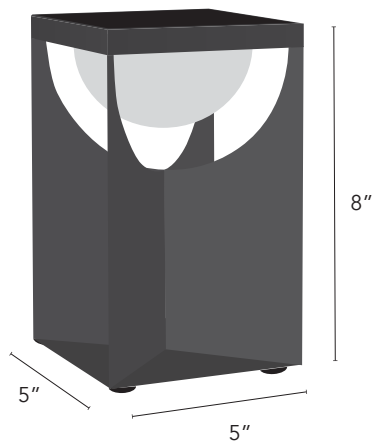

FLOW Table Lamp

by Les Jardins

Made of carbon steel, available in space gray and cafe finish.
Product size: 5x5x4" / 2 lbs

ST2206G space gray finish
ST2206B cafe finish

YKARY BULB FEATURES	
500 Lumens	✓
2700k / 1800k mode	✓
Dimmable	✓
Diffuser	✓
IP 67 waterproof	✓
Motion sensor	✓
Range 6 hour full power	✓
Smart mode	✓
USB rechargeable	✓