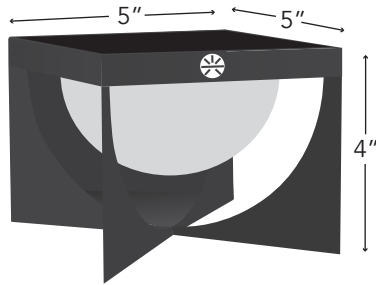

FLOW Sconce

by Les Jardins

Made of carbon steel, available in space gray and cafe finish.
Product size: 5x5x4" / 2 lbs

ST2205G space gray finish
ST2205B cafe finish

YKARY BULB FEATURES	
500 Lumens	✓
2700k / 1800k mode	✓
Dimmable	✓
Diffuser	✓
IP 67 waterproof	✓
Motion sensor	✓
Range 6 hour full power	✓
Smart mode	✓
USB rechargeable	✓