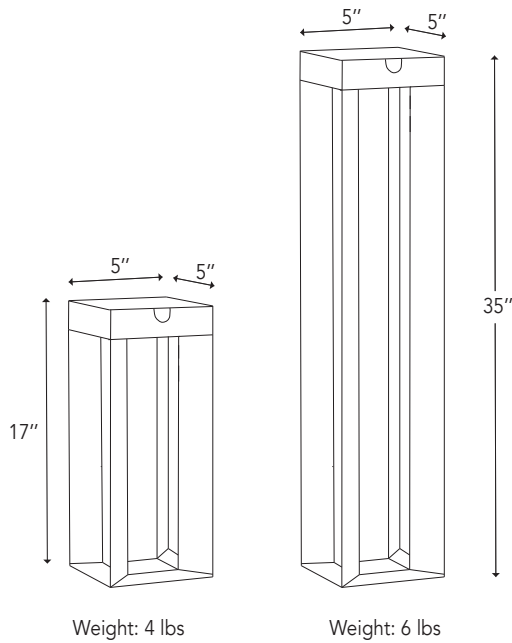

Made of aluminum. Available in graphite and bronze finish  
 Size: 17" tall and 35" tall

FEATURES	SOLAR BULB OPTIONS		
	ASB300S	ASB500S	YKARY
300 Lumens	✓		
500 Lumens		✓	✓
Dimmable	✓	✓	✓
2700k / 1800k			✓
2700K	✓	✓	
Diffuser			✓
IP 67 waterproof			✓
IP 57 waterproof	✓	✓	
USB Rechargeable	✓	✓	✓
Range 6 Hr Full Power		✓	✓
Smart Mode	✓	✓	✓
Timer Mode			✓
Motion Sensor		✓	✓