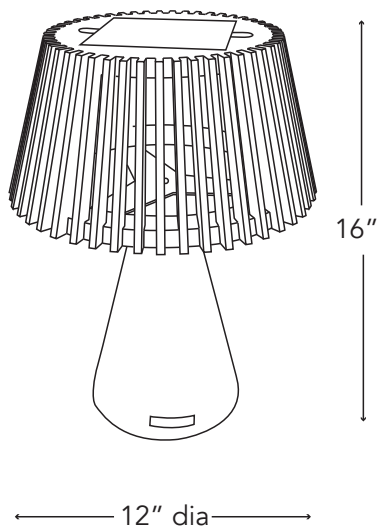

# ENOKI

Available in teak and weathered teak finish.

Size: 12" dia x 16" H"

Weight: 10 lbs

Carton Size: 14" x 14" x 13"

Carton Weight: 12 lbs