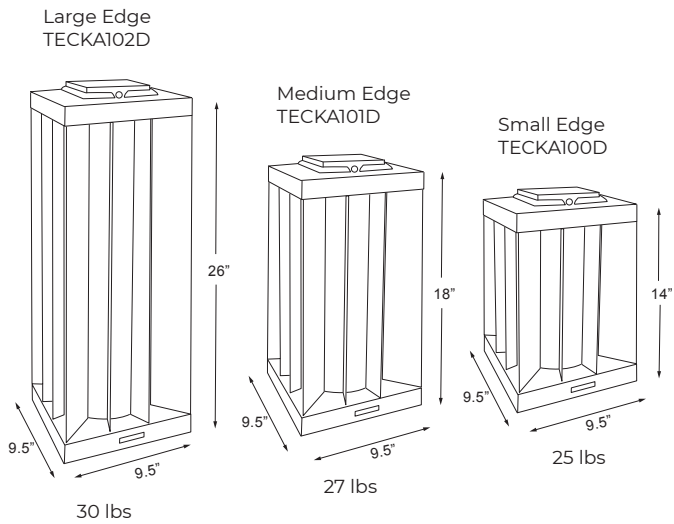

EDGE

Stoic. Opulent. Balanced

Made with stainless steel blade and weathered teakwood, this lamp combines features and designs taken from our classic best sellers.

SOLAR MODULE OPTIONS

FEATURE	ASB300S	ASB500S
300 Lumens	✓	
500 Lumens		✓
Dimmable	✓	✓
2700K	✓	✓
IP57 waterproof	✓	✓
USB Rechargeable	✓	✓
Range 6 Hr Full Power	✓	✓
Smart Mode	✓	✓
Motion Sensor	✓	✓