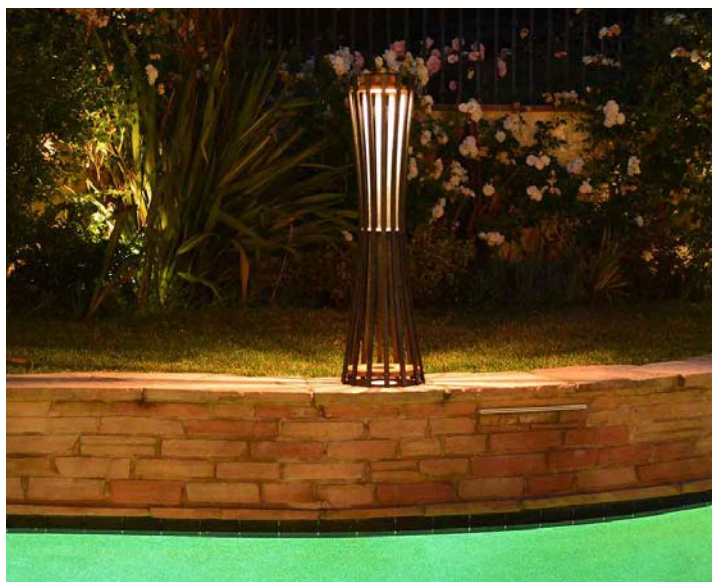

CORSETTA

Feminine. Sharp. Curvy.

Made of high quality Italian HPL stripes in teak or weathered teak finish.

TECK4152 teak/HPL

TECK4152D weathered teak/HPL

Weight: 16 lbs

FEATURES	SOLAR BULB OPTIONS		
	ASB300S	ASB500S	YKARY
300 Lumens	✓		
500 Lumens		✓	✓
Dimmable	✓	✓	✓
2700k / 1800k			✓
2700K	✓	✓	
Diffuser			✓
IP 67 waterproof			✓
IP 57 waterproof	✓	✓	
USB Rechargeable	✓	✓	✓
Range 6 Hr Full Power	✓	✓	✓
Smart Mode	✓	✓	✓
Timer Mode			✓
Motion Sensor		✓	✓