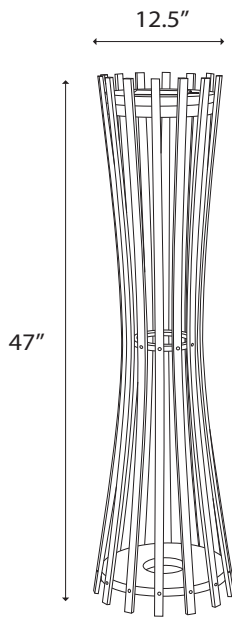

CORSETTA

Feminine. Sharp. Curvy.

Made of high quality Italian HPL stripes in teak or weathered teak finish.

TECK4152 teak/HPL

TECK4152D weathered teak/HPL

Weight: 16 lbs

FEATURES	SOLAR BULB OPTIONS		
	ASB300S	ASB500S	YKARY
300 Lumens	✓		
500 Lumens		✓	✓
Dimmable	✓	✓	✓
2700k / 1800k			✓
2700K	✓	✓	
Diffuser			✓
IP 67 waterproof			✓
IP 57 waterproof	✓	✓	
USB Rechargeable	✓	✓	✓
Range 6 Hr Full Power	✓	✓	✓
Smart Mode	✓	✓	✓
Timer Mode			✓
Motion Sensor		✓	✓