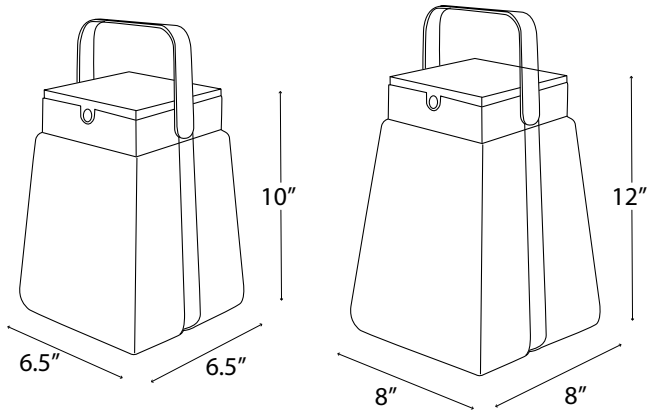

BUMP 10"H
 Product Size: 6.5"x6.5"x10"
 Product Weight: 2 lbs
 Carton Size: 7" x 7" x 12 "
 Carton Weight: 3 lbs

Big BUMP 12"H
 Product Size: 8"x8"x12"
 Product Weight: 3 lbs
 Carton Size: 9" x 9" x 14 "
 Carton Weight: 4 lbs