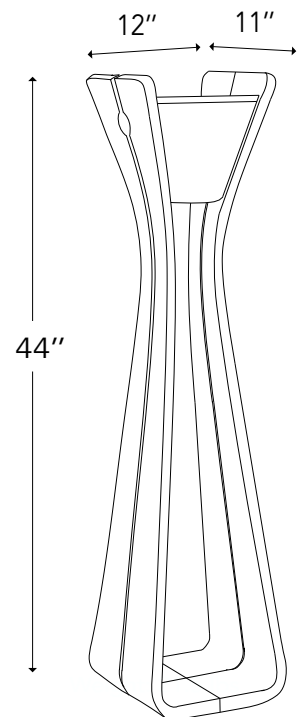

BLOOM

Feminine. Decorative. Sculptural.

Available in space gray aluminum, white aluminum and weathered teal finish.

TECK420 Bloom Floor Lamp weathered teal

TINK421 Bloom Floor Lamp White Aluminum

TINK422 Bloom Floor Lamp Graphite Aluminum