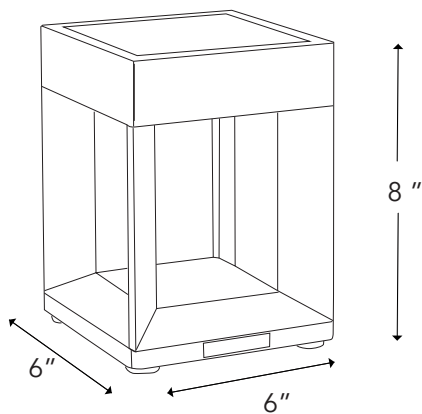

BLADE Table Light

Chic. Timeless. Cutting Edge

Rest Blade on your table, patio or even indoors for a sophisticated, yet sustainable lighting solution. Also well suited for restaurants, hotels or resorts, Blade infuses contemporary outdoor environments with a rare combination of casual and eco-conscious luxury.

Available in natural teak anodized aluminum, weathered teak anodized aluminum, weathered teak black aluminum and weathered teak white aluminum.

Product Size: 6"x6"x8"

Product Weight: 3 lbs

Carton Size: 6.5" x 6.5" x 12 "

Carton Weight: 4 lbs

SOLAR BULB OPTIONS

	ASB300S	ASB500S	YKARY
Feature	5 LED, 1 Battery	10 LED, 2 Batteries	32 LED, 2 Batteries
Brightness	300 lumens	500 lumens	500 lumens
Light temperature	2700K	2700K	1800K & 2700K
Dimmable	yes	yes	yes
USB Rechargeable	yes	yes	yes
Smart mode	yes	yes	yes
Diffuser	no	no	yes
Motion sensor	no	yes	yes
Full power range	4 hours	6 hours	6 hours
Waterproof	IP57	IP57	IP67