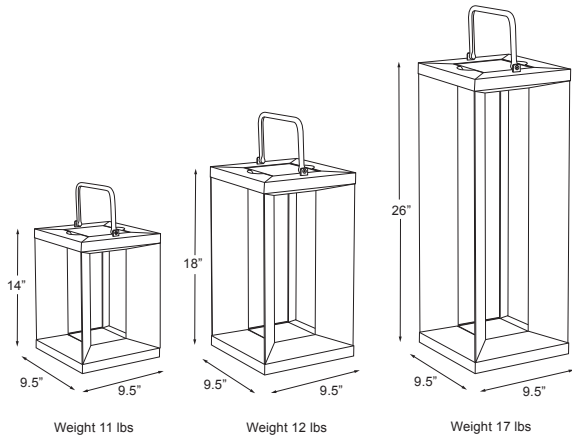

BLADE 2.0

by Les Jardins

Variation available:

TECKA602D weathered teak stainless steel 14" H
TECKA612D weathered teak stainless steel 18" H
TECKA622D weathered teak stainless steel 26" H

TECKA602 teak stainless steel 14" H
TECKA612 teak stainless steel 18" H
TECKA622 teak stainless steel 26" H

TECKA802D weathered teak black aluminum 14" H
TECKA812D weathered teak black aluminum 18" H
TECKA822D weathered teak black aluminum 26" H

TECKA952D weathered teak white aluminum 14" H
TECKA962D weathered teak white aluminum 18" H
TECKA972D weathered teak white aluminum 26" H

FEATURES	SOLAR BULB OPTIONS		
	ASB300S	ASB500S	YKARY
300 Lumens	✓		
500 Lumens		✓	✓
Dimmable	✓	✓	✓
2700k / 1800k			✓
2700K	✓	✓	
Diffuser			✓
IP 67 waterproof			✓
IP 57 waterproof	✓	✓	
USB Rechargeable	✓	✓	✓
Range 6 Hr Full Power	✓	✓	✓
Smart Mode	✓	✓	✓
Timer Mode			✓
Motion Sensor		✓	✓