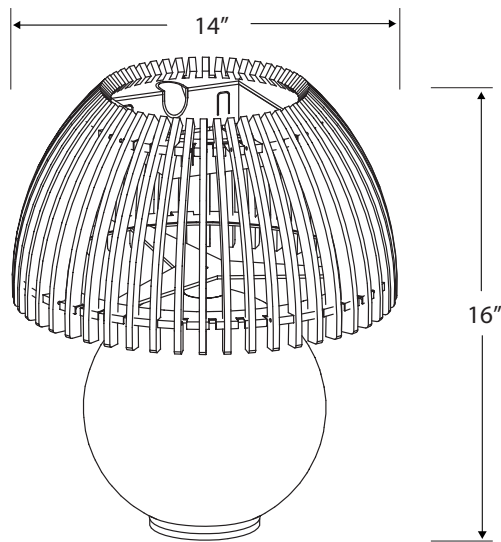

ALBA

Experience the luxurious elegance of ALBA. Made from organic natural stone, this solar lamp brings a touch of sophistication and exclusivity to any outdoor space. With its eco-friendly design, not only will you elevate your decor, but you'll also contribute to a more sustainable environment.

SKU #2313

Carton size of ALBA teak shade: 15x15x15"; 10 lbs

Carton size of ALBA stone base: 12x12x13" ; 28 lbs

Weight: 38 lbs

SOLAR BULB OPTIONS

	ASB300S	ASB500S	YKARY
SPECS.	5 LEDs 1 lithium battery	10 LEDs 2 lithium batteries	32 LEDs 2 lithium batteries
Brightness	300 lumens	500 lumens	500 lumens
Light temperature	2700K	2700K	1800K & 2700K
Dimmable	yes	yes	yes
USB Rechargeable	yes	yes	yes
Smart mode	yes	yes	yes
Diffuser	no	no	yes
Motion sensor	no	yes	yes
Full power range	4 hours	6 hours	6 hours
Waterproof	IP57	IP57	IP67