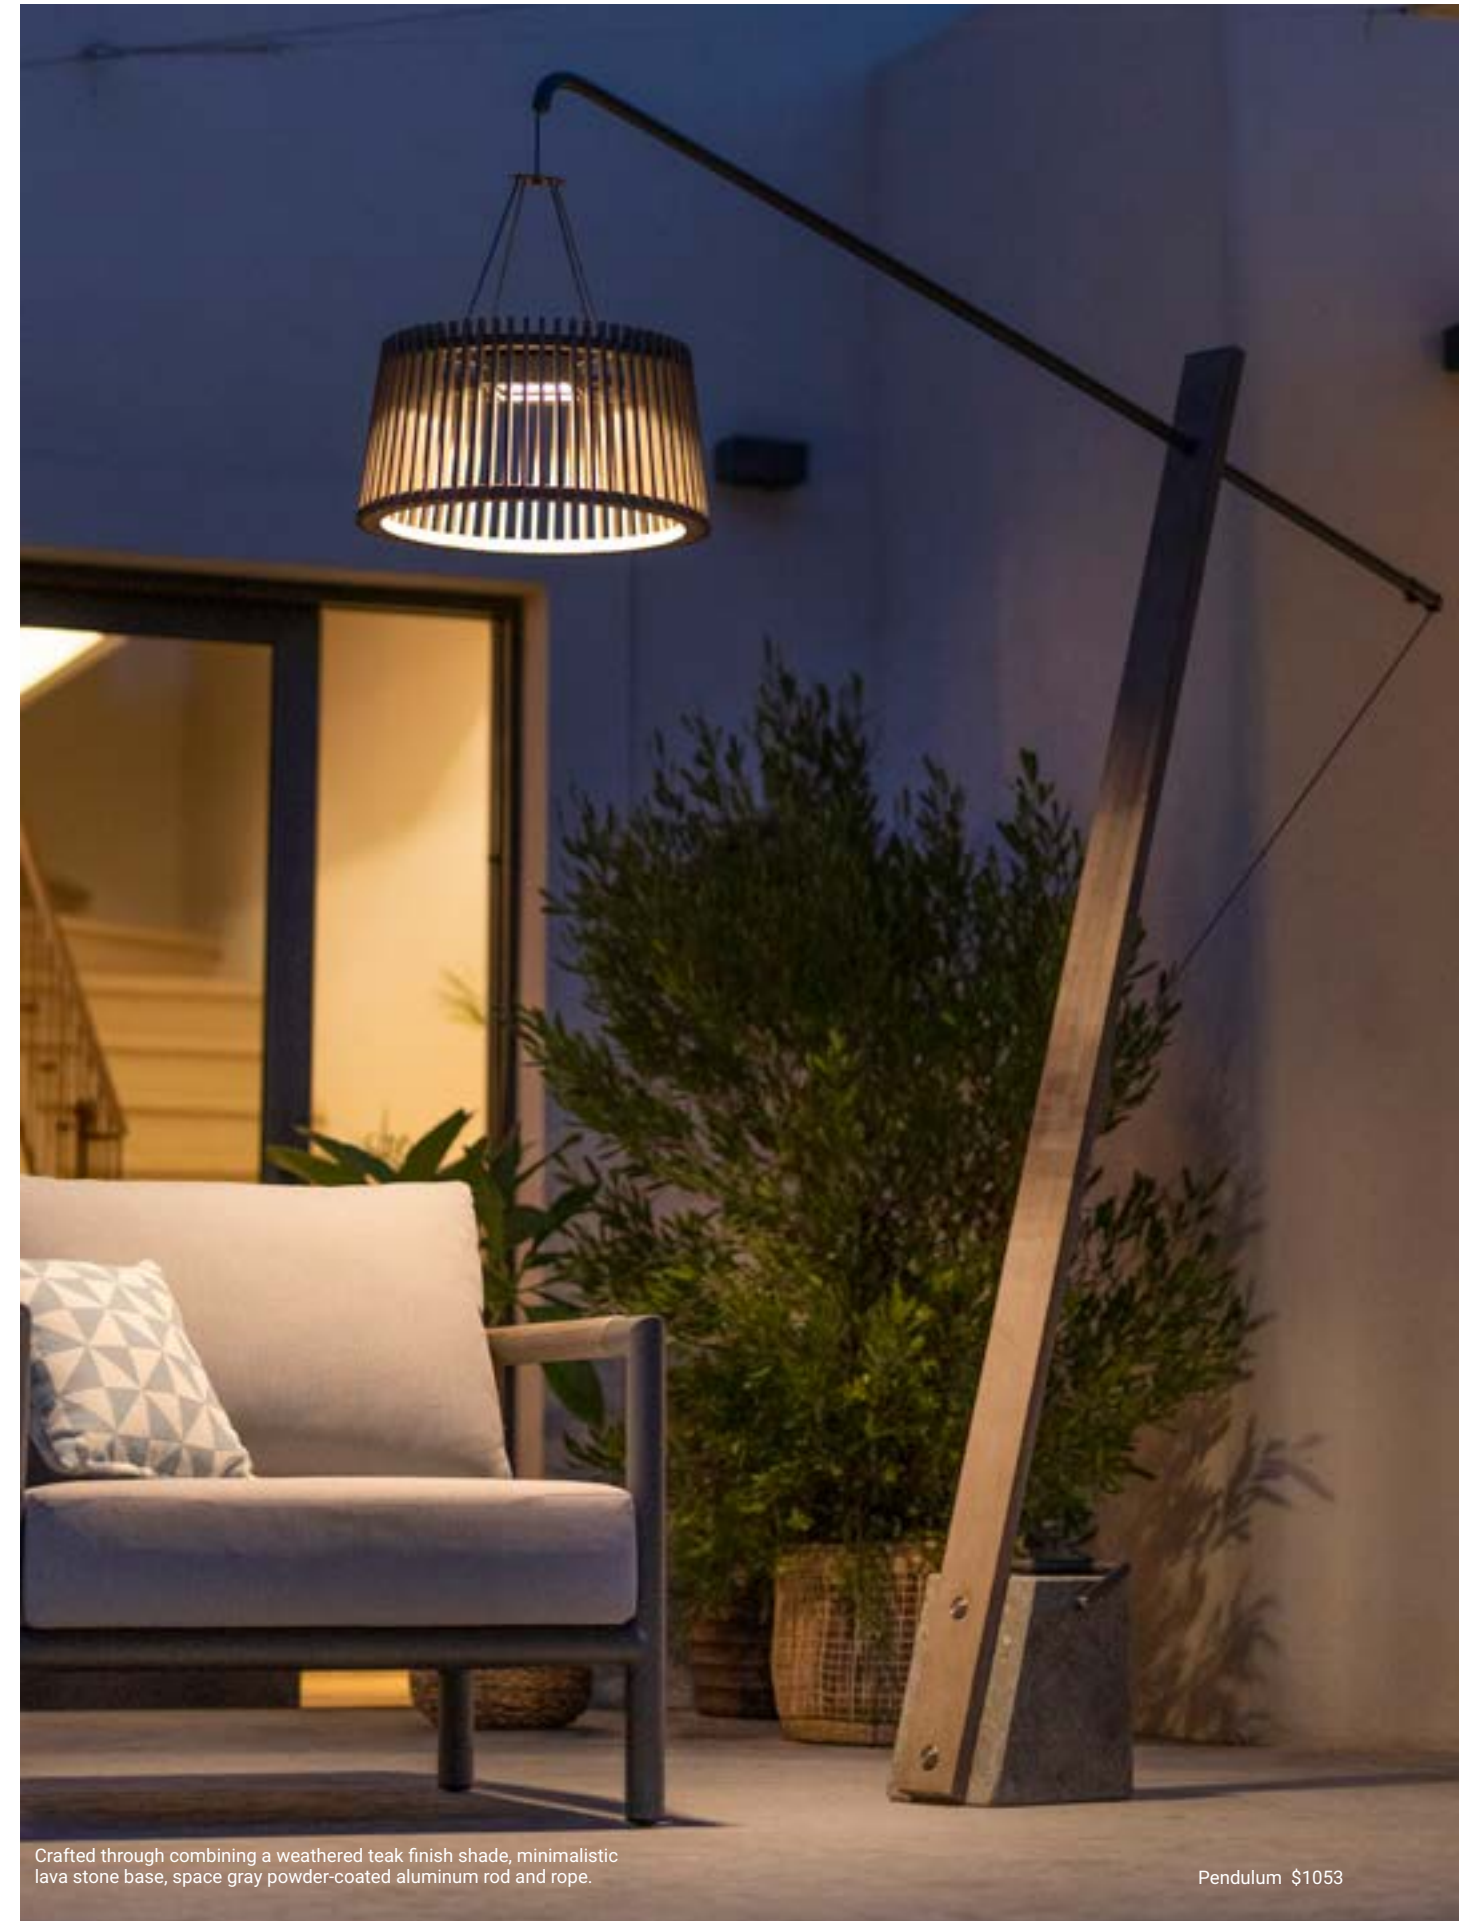

Enoki \$491

Tecka \$229

Tinka \$205

“Lighting is the brushstroke that paints the canvas of space”

Palma \$685

Corsetta \$337

Crafted through combining a weathered teal finish shade, minimalistic lava stone base, space gray powder-coated aluminum rod and rope.