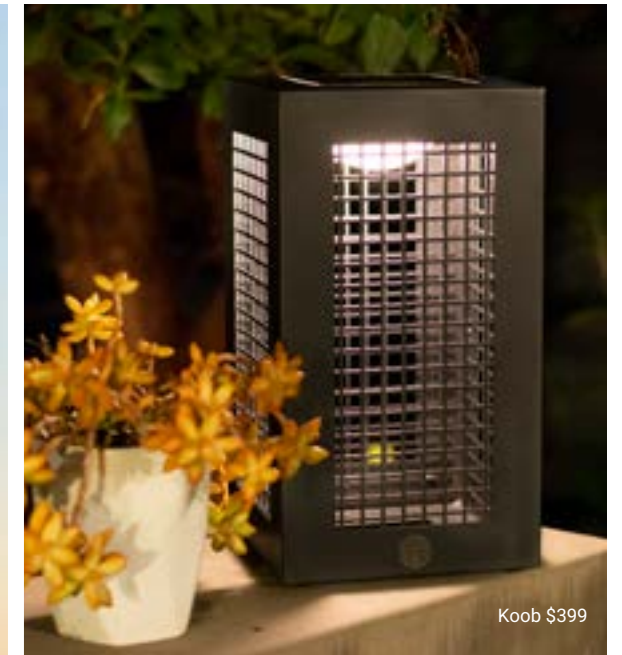

Frederic Raffenne
LES JARDINS
A K&N PRODUCTIONS COMPANY

Pixy \$371

Tekura Table Lamp \$205

Flow Table Lamp \$339

Roam \$245

Roam 2.0 \$299

Bump \$205

Koob \$399

Enoki \$491

Tecka \$229

Tinka \$205

“Lighting is the brushstroke that paints the canvas of space”

Palma \$685

Corsetta \$337

Crafted through combining a weathered teal finish shade, minimalistic lava stone base, space gray powder-coated aluminum rod and rope.