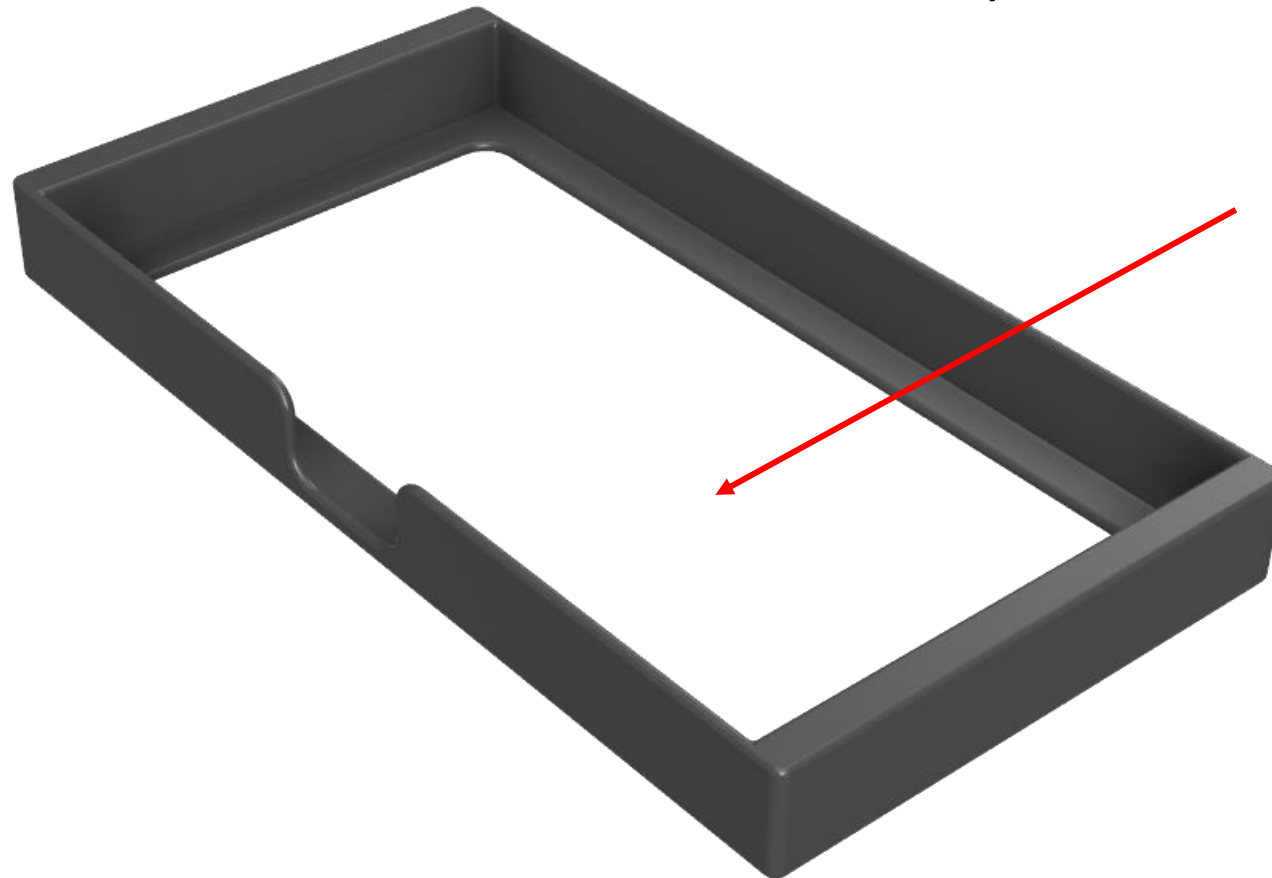

Himmel – Box

Sky – Box

Himmelsplättchen vorsortiert

Sky tiles pre-sorted