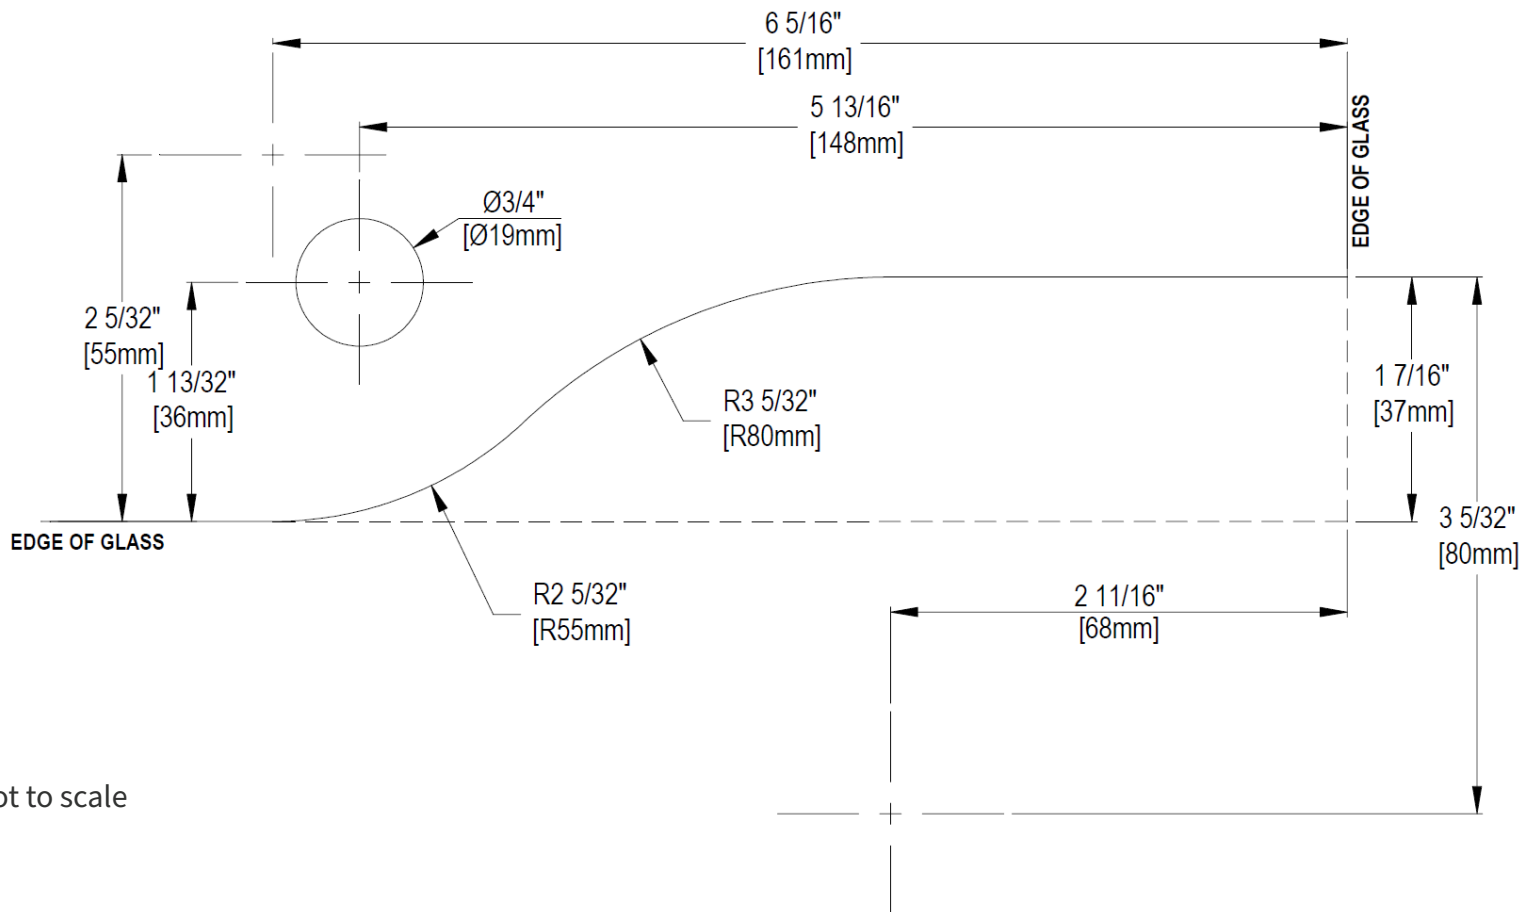

Patch Lock

SKU: AA201 and APH20C

North American Door Top and Bottom Patch

Note: measure from the edge of the glass.

Note: This is not to scale