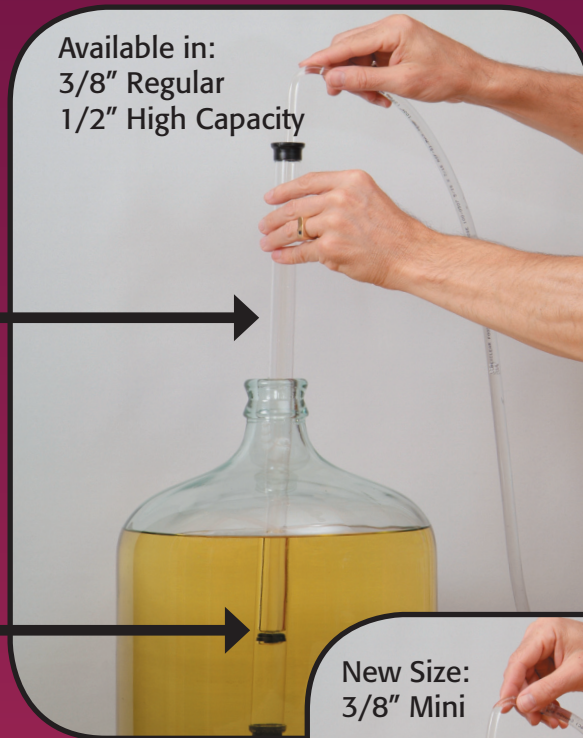

### Reduced Size

(Regular and Mini only)

- now fits 1 gallon jugs
- reaches right into the corner
- easier to use with a full carboy

Available in:  
3/8" Regular  
1/2" High Capacity

**NEW**

### Improved Design

(All Models)

- prevents introduction of air

New Size:  
3/8" Mini

[www.fermtech.ca](http://www.fermtech.ca)

 **Fermtech** Ltd.