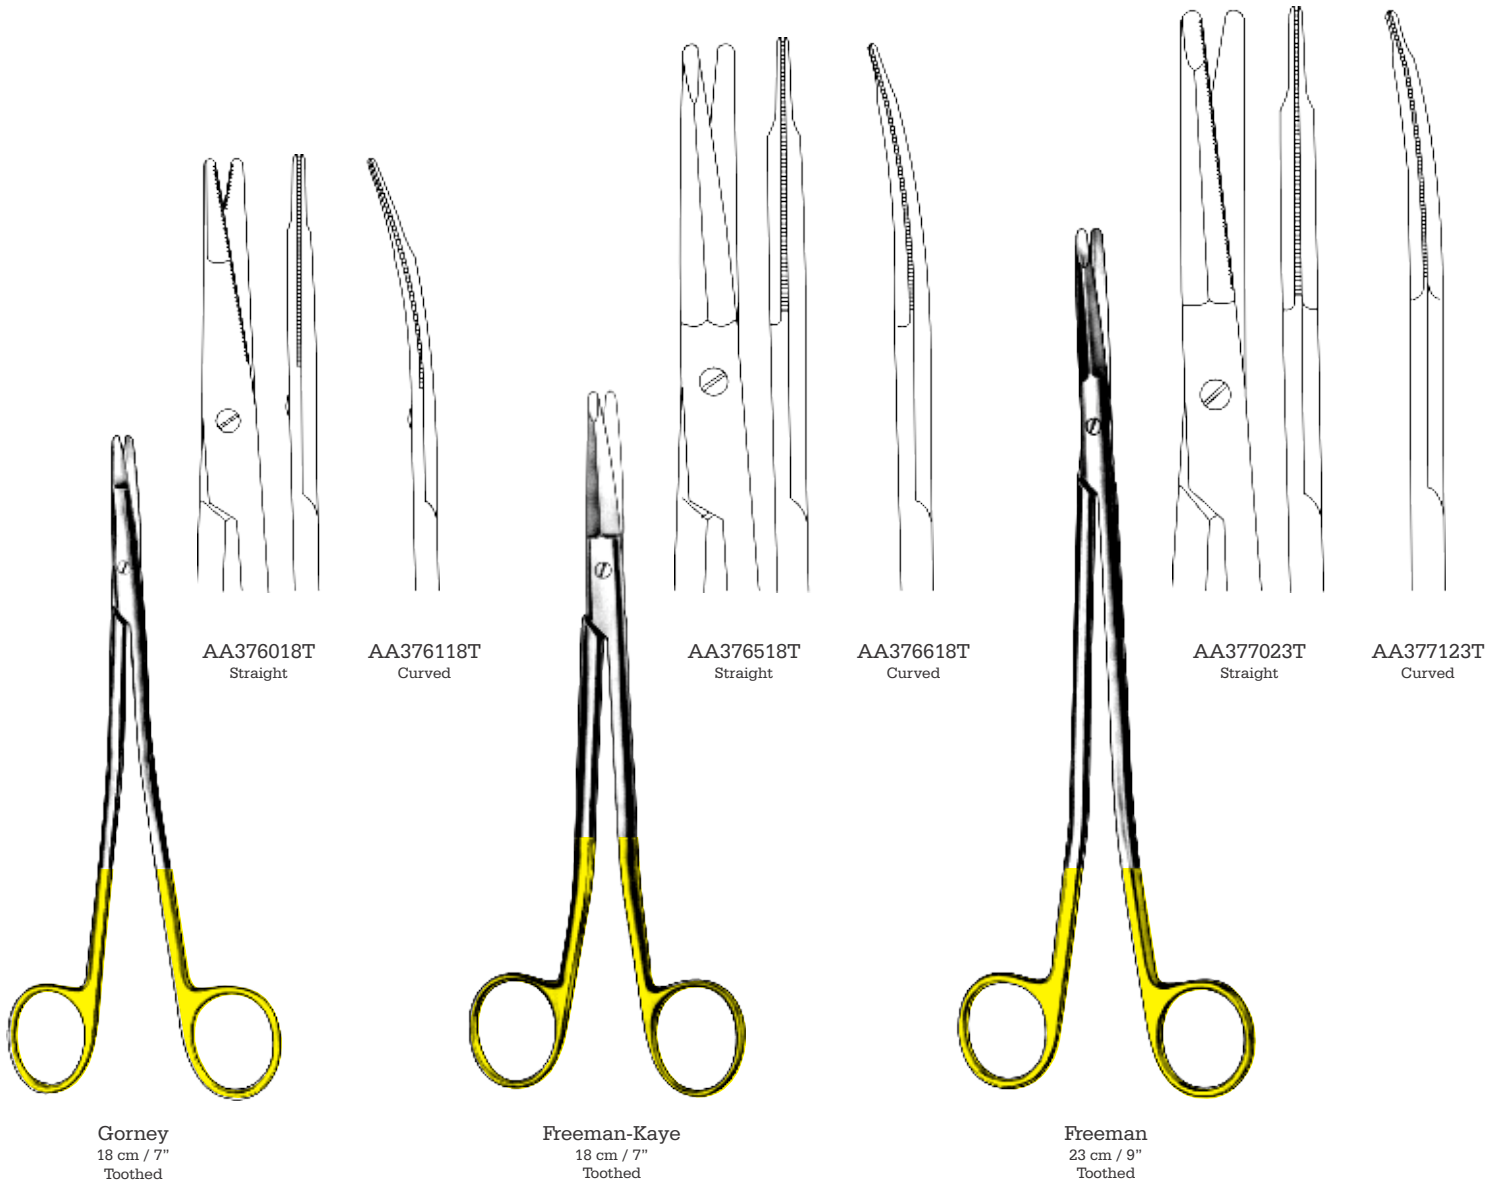

Open Shank

- | | | | | | |
|-----------|------------|-----------|------------|-----------|--------------|
| AA374018T | 18 cm / 7" | AA374123T | 23 cm / 9" | AA374226T | 26 cm / 10¼" |
|-----------|------------|-----------|------------|-----------|--------------|

Scissors

Face-Lift Scissors
 Face-Lift-Scheren
 Tijeras para Face-lift

Instruments with Tungsten Carbide Inserts

Tc Gold

AA374511T
 11.5 cm / 4½"
 AA374514T
 14 cm / 5½"
 Straight

Gregory
Toothed

AA374611T
 11.5 cm / 4½"
 AA374614T
 14 cm / 5½"
 Curved

AA375015T
 15 cm / 6"
 AA375018T
 18 cm / 7"
 Straight

Kaye
Toothed

AA375115T
 15 cm / 6"
 AA375118T
 18 cm / 7"
 Curved

AA375518T
 18 cm / 7"
 S-shaped
 Curved

Stella-S
Toothed

Scissors
 Face-Lift Scissors
 Face-Lift-Scheren
 Tijeras para Face-lift

Instruments with Tungsten Carbide Inserts

Tc Gold

AA376018T
Straight

AA376118T
Curved

AA376518T
Straight

AA376618T
Curved

AA377023T
Straight

AA377123T
Curved