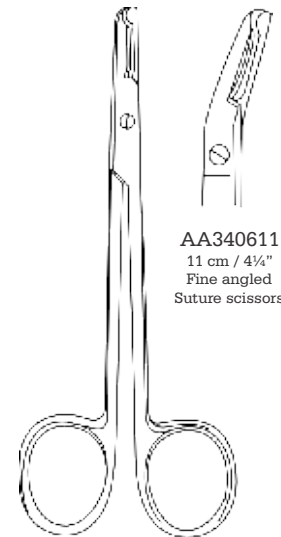

Steven

AA336011	AA336511	11 cm / 4 1/2"
AA336110	AA336610	10 cm / 3 3/4"
AA336210	AA336710	10 cm / 3 3/4"
With large rings	With large rings	
AA337011	AA337511	11 cm / 4 1/2"
AA337110	AA337610	10 cm / 3 3/4"
AA337210	AA337710	10 cm / 3 3/4"
With large rings	With large rings	

Scissors

Fine Operating Scissors & Ligature Scissors
 Feine chirurgische scheren und Ligaturscheren
 Tijeras finas para cirugia Y Tijeras para ligaduras

Strabismus
11.5 cm / 4½"

AA338011
Straight

AA338111
Curved

Kilner
11.5 cm / 4½"

AA069511
Straight

AA069611
Curved

Heath-Stitch
AA338515
15 cm / 6"

Spencer
AA092509 Normal
AA339009 Angled
AA339109 Delicate
AA339209 Delicate, Angled
 9 cm / 3½"

AA339511
AA339611
AA339711
AA339811
 11 cm / 4¼"

Spencer
AA092713 Straight
AA340013 Side bend
 13 cm / 5"

Littauer
AA093514
14 cm / 5½"

AA340611
11 cm / 4¼"
Fine angled
Suture scissors

AA340511
11 cm / 4¼"
Fine straight
Suture scissors

Scissors

Fine Operating Scissors (Ribbon Type)
 Fiene chirurgische scheren
 Tijeras finas para cirugia