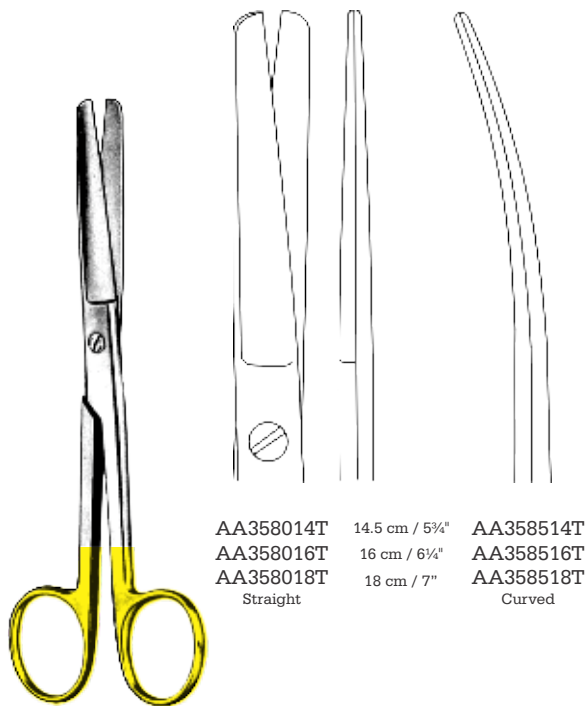

Knowles
BA026114 Straight
BA202014 Angled
14 cm / 5 1/2"

Lister
BA026609 9 cm / 3 1/2" AA357009T
BA026611 11 cm / 4 1/2" AA357011T
BA026614 14 cm / 5 1/2" AA357014T
BA026616 16 cm / 6 1/4" AA357016T
BA026618 18 cm / 7" AA357018T
BA026620 20 cm / 8" AA357020T

Lister Bandage Scissors
For left hand
AA357514 14 cm / 5 1/2"
AA357518 18 cm / 7"

Esmarch
BA030620 20 cm / 8"
BA030622 22 cm / 8 3/4"

Bergmann
BA029623
23 cm / 9"

Bruns
BA039824 Plain
23.5 cm / 9 1/4"
BA202524T Serrated
24 cm / 9 1/2"

Scissors

Scissors with Tungsten Carbide Inserts
 Scheren Mit Hartmetalleinsätzen
 Tijeras Con Filos De Carburo De Tungsteno

Instruments with Tungsten Carbide Inserts

Tc Gold

AA358014T	14.5 cm / 5 3/4"	AA358514T
AA358016T	16 cm / 6 1/4"	AA358516T
AA358018T	18 cm / 7"	AA358518T
Standard		Curved

Standard

AA359014T	14.5 cm / 5 3/4"	AA359514T
AA359016T	16 cm / 6 1/4"	AA359516T
AA359018T	18 cm / 7"	AA359518T
Standard		Curved

Standard

AA360014T	14.5 cm / 5 3/4"	AA360514T
AA360016T	16 cm / 6 1/4"	AA360516T
AA360018T	18 cm / 7"	AA360518T
Standard		Curved