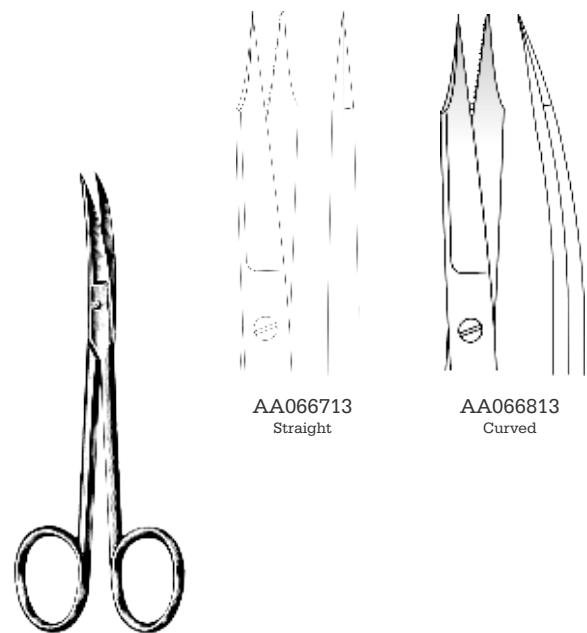

AA066713
Straight

AA066813
Curved

Goldman-Fox
13 cm / 5"