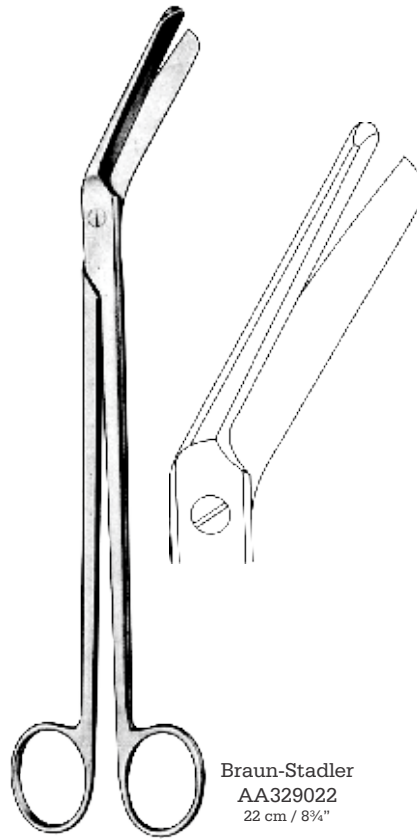

Heymann
AA326518
18 cm / 7"

Fomon
AA327015
15 cm / 6"

Cottle
AA327516
16 cm / 6 1/2"

Knight
AA328018 Straight
AA328118 Curved left, serrated
AA328218 Curved right, serrated
18 cm / 7"

Straight Right Left

Scissors

Episiotomy And Umbilical Scissors
 Episiotomie Und Nabelschnur-Scheren
 Tijeras Para Episiotomia, Umbilicales

Braun-Stadler
 AA328514
 14.5 cm / 5½"
 AA328518
 18 cm / 7¼"

Braun-Stadler
 AA329022
 22 cm / 8¾"