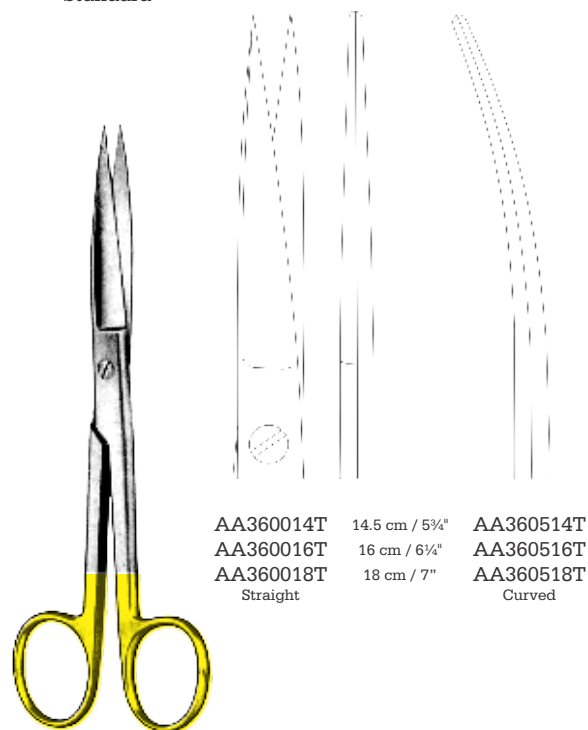

Lister Bandage Scissors
For left hand
AA357514 14 cm / 5 1/2"
AA357518 18 cm / 7"

Esmarch
BA030620 20 cm / 8"
BA030622 22 cm / 8 3/4"

Bergmann
BA029623
23 cm / 9"

Bruns
BA039824 Plain
23.5 cm / 9 1/4"
BA202524T Serrated
24 cm / 9 1/2"

Scissors

Scissors with Tungsten Carbide Inserts
 Scheren Mit Hartmetalleinsätzen
 Tijeras Con Filos De Carburo De Tungsteno

Instruments with Tungsten Carbide Inserts

Tc Gold

AA358014T	14.5 cm / 5 3/4"	AA358514T
AA358016T	16 cm / 6 1/4"	AA358516T
AA358018T	18 cm / 7"	AA358518T
Standard		Curved

Standard

AA359014T	14.5 cm / 5 3/4"	AA359514T
AA359016T	16 cm / 6 1/4"	AA359516T
AA359018T	18 cm / 7"	AA359518T
Standard		Curved

Standard

AA360014T	14.5 cm / 5 3/4"	AA360514T
AA360016T	16 cm / 6 1/4"	AA360516T
AA360018T	18 cm / 7"	AA360518T
Standard		Curved