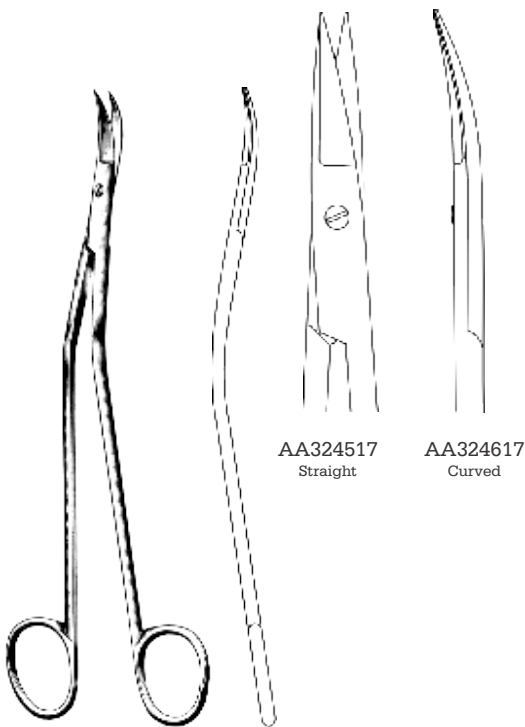

AA324517
Straight

AA324617
Curved

Dandy
17 cm / 6 3/4"