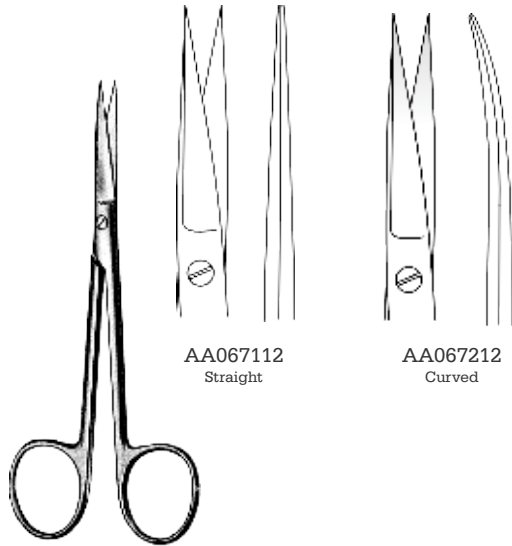

Iris
 AA341010
 10 cm / 4"
 Straight
 Standard pattern, ribbon type

Iris
 AA341510
 10 cm / 4"
 Curved
 Standard pattern, ribbon type

Utility
 AA342010
 10 cm / 4"
 Curved
 Blunt blade 15 mm
 long, ribbon type

Iris
 AA342510
 10 cm / 4"
 Straight with 14 mm blades
 Miniature pattern, ribbon type

Iris
 AA343010
 10 cm / 4"
 Curved with 14 mm blades
 Miniature pattern, ribbon type

Stevens-Gradle
 AA343510 Sharp/Sharp, straight
 AA343610 Blunt/Blunt, straight
 AA343710 Sharp/Sharp, curved
 AA343810 Blunt/Blunt, curved
 10 cm / 3 3/4"
 Ribbon Tenotomy scissor

Scissors

Fine Operating Gum & Ligature Scissors
 Feine Chirurgische, Zahnfleisch Und Ligature scheren
 Tijeras Finas para cirugia Y Encias, Ligaduras

AA067112
Straight

AA067212
Curved

Wagner
12 cm / 4 3/4"