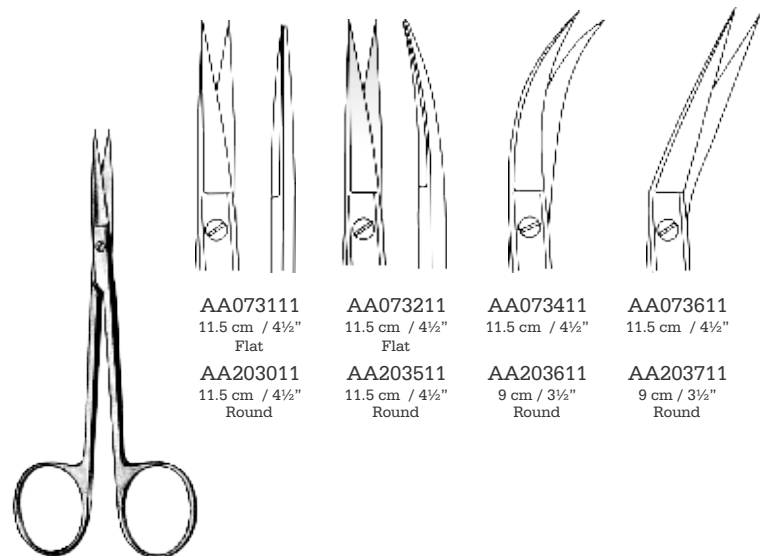

AA333515
15 cm / 6"

Kilner

AA334014
Straight

AA334114
Curved

14 cm / 5 1/2"

Scissors

Fine Operating Scissors
 Fiene chirurgische scheren
 Tijeras finas para cirugía

AA334511
Straight

AA334611
Curved

11 cm / 4 1/2"
Dissecting post mortem scissors

Iris-Fine

AA335009	9 cm / 3 1/2"	AA335509
AA335010	10.5 cm / 4 1/4"	AA335510
Straight		Curved
Flat		Flat
AA335109	9 cm / 3 1/2"	AA335609
AA335110	10.5 cm / 4 1/4"	AA335610
Straight		Curved
Round		Round

Iris

AA073111	AA073211	AA073411	AA073611
11.5 cm / 4 1/2"	11.5 cm / 4 1/2"	11.5 cm / 4 1/2"	11.5 cm / 4 1/2"
Flat	Flat		
AA203011	AA203511	AA203611	AA203711
11.5 cm / 4 1/2"	11.5 cm / 4 1/2"	9 cm / 3 1/2"	9 cm / 3 1/2"
Round	Round	Round	Round

Steven

AA336011	AA336511	11 cm / 4 1/2"
AA336110	AA336610	10 cm / 3 3/4"
AA336210	AA336710	10 cm / 3 3/4"
With large rings	With large rings	
AA337011	AA337511	11 cm / 4 1/2"
AA337110	AA337610	10 cm / 3 3/4"
AA337210	AA337710	10 cm / 3 3/4"
With large rings	With large rings	