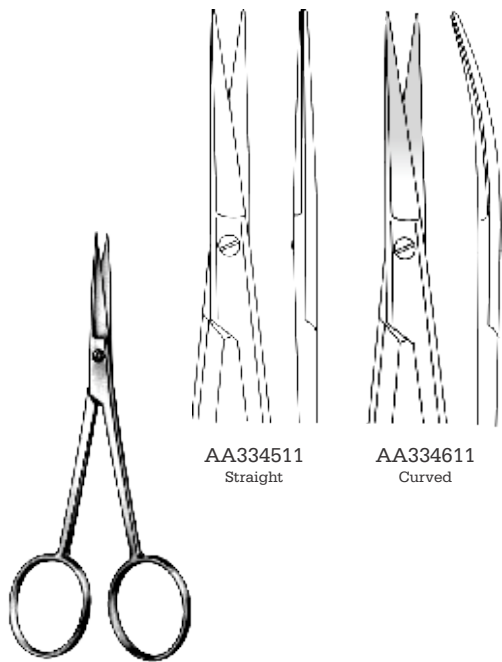

Reynolds

AA045114
Straight

AA045214
Curved

Joseph
14 cm / 5 1/2"

AA044114
Straight

AA044214
Curved

Sanvenero
14 cm / 5 1/2"

AA333513
13 cm / 5 1/4"

AA333515
15 cm / 6"

Kilner

AA334014
Straight

AA334114
Curved

14 cm / 5 1/2"

Scissors

Fine Operating Scissors
 Fiene chirurgische scheren
 Tijeras finas para cirugía

AA334511
Straight

AA334611
Curved

11 cm / 4 1/2"
Dissecting post mortem scissors

Iris-Fine

AA335009	9 cm / 3 1/2"	AA335509
AA335010	10.5 cm / 4 1/4"	AA335510
Straight		Curved
Flat		Flat
AA335109	9 cm / 3 1/2"	AA335609
AA335110	10.5 cm / 4 1/4"	AA335610
Straight		Curved
Round		Round

Iris

AA073111	AA073211	AA073411	AA073611
11.5 cm / 4 1/2"	11.5 cm / 4 1/2"	11.5 cm / 4 1/2"	11.5 cm / 4 1/2"
Flat	Flat		
AA203011	AA203511	AA203611	AA203711
11.5 cm / 4 1/2"	11.5 cm / 4 1/2"	9 cm / 3 1/2"	9 cm / 3 1/2"
Round	Round	Round	Round