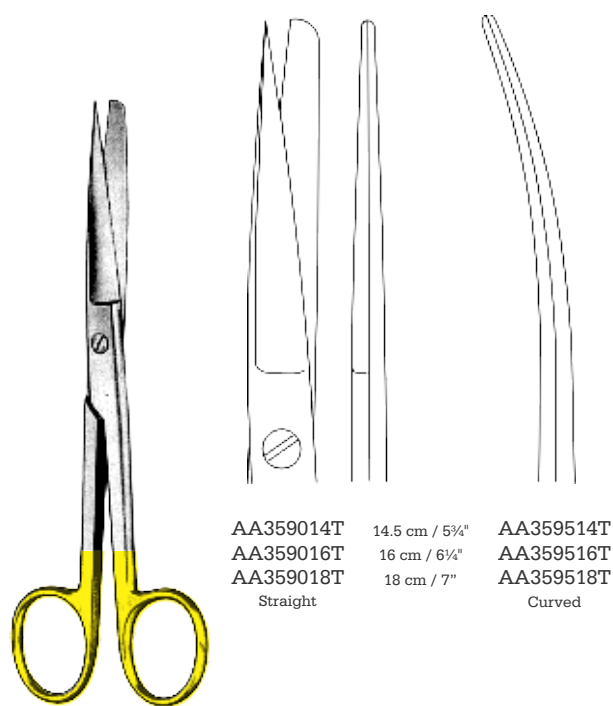

Knowles
BA026114 Straight
BA202014 Angled
14 cm / 5 1/2"

Lister
BA026609 9 cm / 3 1/2" AA357009T
BA026611 11 cm / 4 1/2" AA357011T
BA026614 14 cm / 5 1/2" AA357014T
BA026616 16 cm / 6 1/4" AA357016T
BA026618 18 cm / 7" AA357018T
BA026620 20 cm / 8" AA357020T

Lister Bandage Scissors
For left hand
AA357514 14 cm / 5 1/2"
AA357518 18 cm / 7"

Esmarch
BA030620 20 cm / 8"
BA030622 22 cm / 8 3/4"

Bergmann
BA029623
23 cm / 9"

Bruns
BA039824 Plain
23.5 cm / 9 1/4"
BA202524T Serrated
24 cm / 9 1/2"

Scissors

Scissors with Tungsten Carbide Inserts
 Scheren Mit Hartmetalleinsätzen
 Tijeras Con Filos De Carburo De Tungsteno

Instruments with Tungsten Carbide Inserts

Tc Gold

AA358014T	14.5 cm / 5 3/4"	AA358514T
AA358016T	16 cm / 6 1/4"	AA358516T
AA358018T	18 cm / 7"	AA358518T
Standard		Curved

Standard

AA359014T	14.5 cm / 5 3/4"	AA359514T
AA359016T	16 cm / 6 1/4"	AA359516T
AA359018T	18 cm / 7"	AA359518T
Standard		Curved

Standard

AA360014T	14.5 cm / 5 3/4"	AA360514T
AA360016T	16 cm / 6 1/4"	AA360516T
AA360018T	18 cm / 7"	AA360518T
Standard		Curved