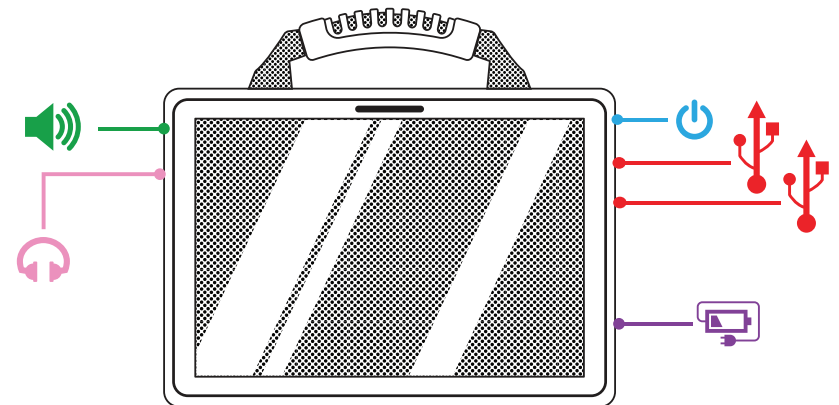

Hardware, Buttons, & Features

Power

Press this button to turn on and off the device.

USB-C Ports

Use ports for connecting accessibility options such as a mouse, keyboard, or switch interface.

Headphone/Microphone

Audio input/output for sound feedback, voice and message banking and more.

Volume

Press the toggle to adjust volume levels.

Charging the Zuvo

A charger extension cable may be included with your device. Refer to the documentation included with your device.

Zuvo™ 12

Need help?

877.392.2299 Option 3

support@talktometechnologies.com

talktometechnologies.com