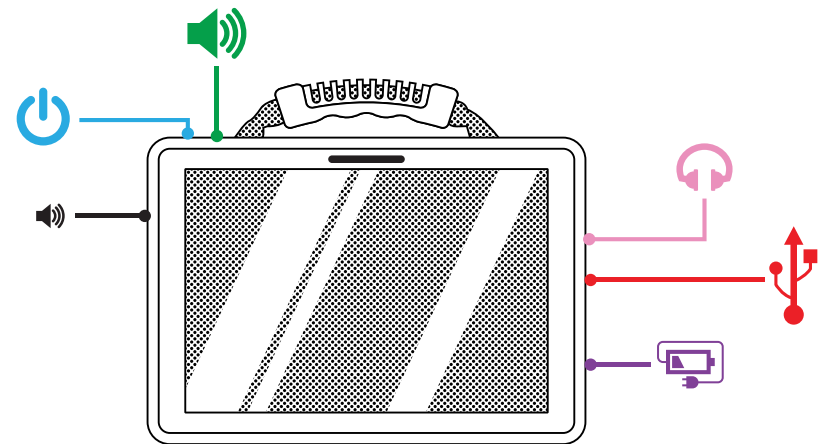

Use port for connecting accessibility options such as a mouse, keyboard, or switch interface.

Headphone/Microphone

Audio input/output for sound feedback, voice and message banking and more.

Volume

Press the toggle to adjust volume levels.

On some models, the volume is located on the left.

Charging the Zuvo

An external battery, TTMT Dual PowerBanks or Charger Extension Cable may be included with your device. Refer to the documentation included with your device.