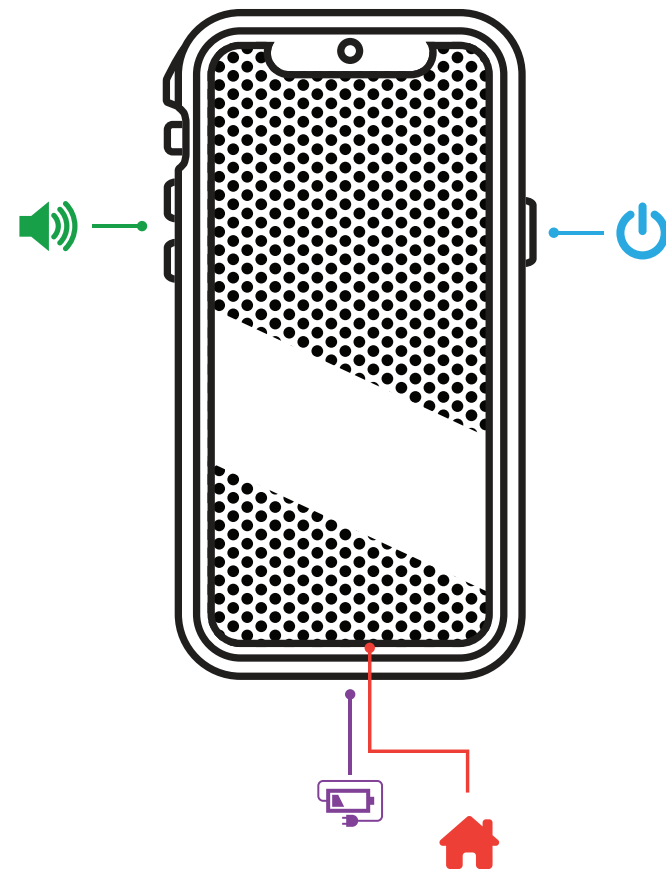

Included with your Wego™ 5A:

1 Speaker charger

2 Speaker

3 Device charger

4 Stylus (x2)

5 Belt Clip

6 Device strap

7 Welcome folder

Smartbox family

 talktometechnologies.com

 877.392.2299

Hardware, Buttons, & Features

Power

Press and hold this button (plus a volume button on some models) to turn the device on or off.

Note: Press this button one time while the device is on to put it into "Sleep" mode. This feature will conserve battery life when the device is not in use.

Volume

Use these buttons to increase or decrease volume level.

Home

Swipe up from the bottom to view the Home screen.

Charging the Wego™ 5A

Charge device and TTMT Speaker (SPKR) at night or when not in use. Please only use TTMT-approved chargers with your device.

Note: Pull down the tab to reveal the device charging port.

Wego™ 5A

Need help?

877.392.2299 Option 3

support@talktometechnologies.com

talktometechnologies.com