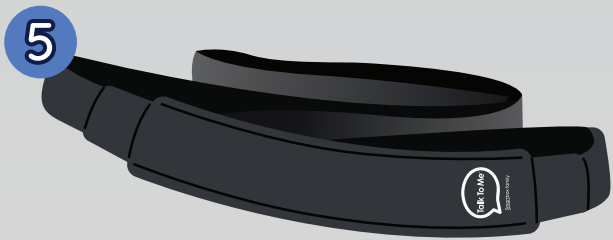

Included with your Wego™ 13A:

- 1 Speaker charger
- 2 Speaker
- 3 Device charger
- 4 Stylus (x2)
- 5 Device strap
- 6 Welcome folder

Smartbox family

 talktometechnologies.com

 877.392.2299

Hardware, Buttons, & Features

Power

Press and hold this button (plus a volume button on some models) to turn the device on or off.

Note: Press this button one time while the device is on to put it into "Sleep" mode. This feature will conserve battery life when the device is not in use.

Volume

Use these buttons to increase or decrease volume level.

Home

Swipe up from the bottom to view the Home screen.

Note: If your Wego A model has a circular button to right of the screen, it will perform the same function.

Charging the Wego™ 13A

Charge device and TTMT Speaker (SPKR) at night or when not in use. Please only use TTMT-approved chargers with your device.

Note: Pull down the tab to reveal the device charging port.