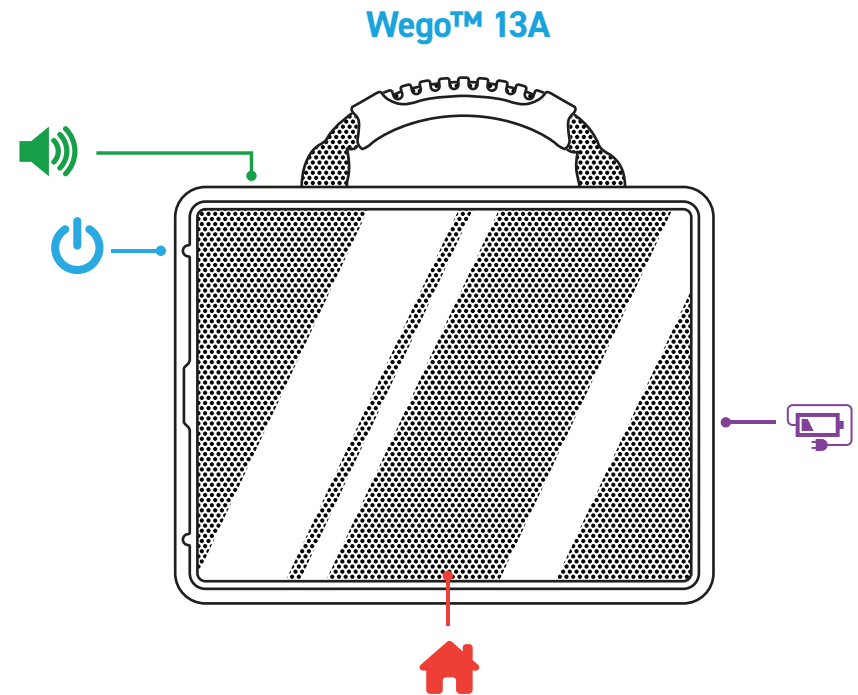

Volume

Use these buttons to increase or decrease volume level.

Home

Swipe up from the bottom to view the Home screen.

Note: If your Wego A model has a circular button to right of the screen, it will perform the same function.

Charging the Wego™ 13A

Charge device and TTMT Speaker (SPKR) at night or when not in use. Please only use TTMT-approved chargers with your device.

Note: Pull down the tab to reveal the device charging port.