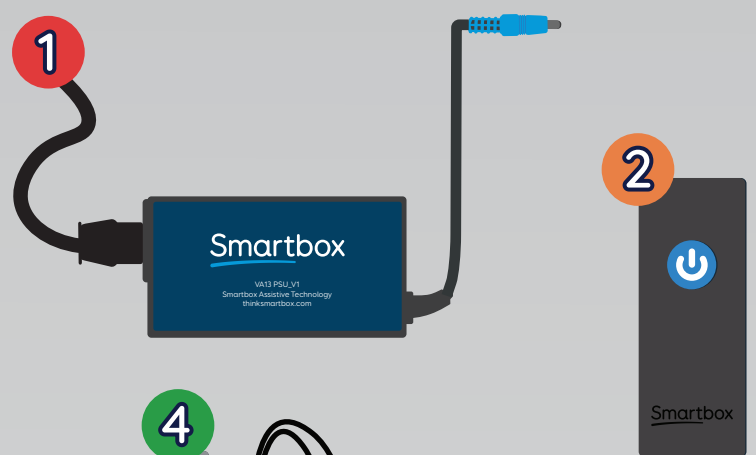

# Included with your Grid Pad™ 13:

- 1 Power Supply (PSU)
- 2 Remote Power Button\*
- 3 2x AAA batteries
- 4 Stylus (x2)
- 5 Port labels
- 6 Welcome folder

Smartbox family

## Power

Press this button to turn on and off the device.

## USB Ports

Use ports for connecting accessibility options such as a mouse, keyboard, or switch interface.