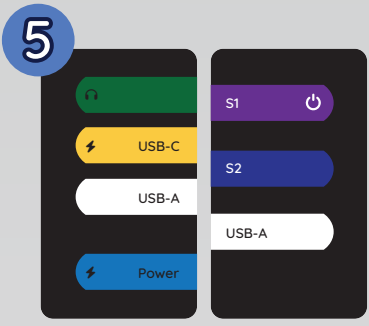

# Included with your Grid Pad™ 13:

- 1 Power Supply (PSU)
- 2 Remote Power Button\*
- 3 2x AAA batteries
- 4 Stylus (x2)
- 5 Port labels
- 6 Welcome folder

Smartbox family

## Power

Press this button to turn on and off the device.

## USB Ports

Use ports for connecting accessibility options such as a mouse, keyboard, or switch interface.

## Volume

Press to adjust volume levels.