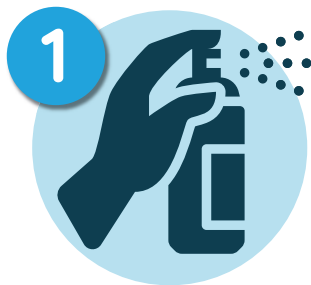

Carrying Case Cleaning

Clean all interior and exterior surfaces of carry case by spraying with disinfectant.