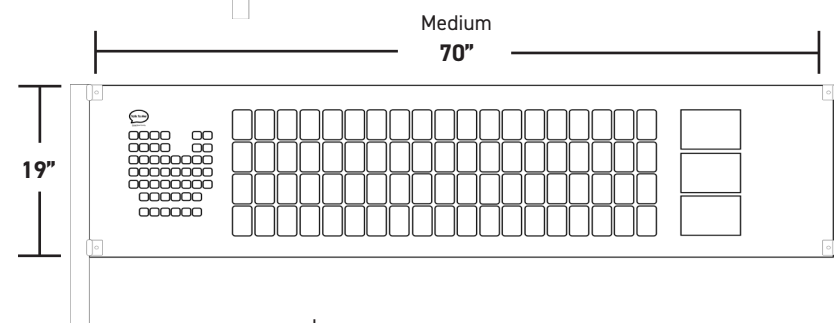

Post Mount Communication Board

Vocabulary design inspired by ground-breaking research from the University of North Carolina at Chapel Hill! Core words combined with Fringe vocabulary provide consistency while offering the flexibility of activity-specific vocabulary at your fingertips.

Materials	Aluminum board with a corrugated plastic core for stability and strength
Available sizes	Small: 50"×13" Each cell: 1.7"×2.7" Medium: 70"×19" 2.3"×3.8" Large: 90"×24" 3.0"×4.9" X-Large: 108"×36" 3.0"×4.9"
Number of sides	Single or double-sided
Available mounting	U-brackets ($30 per set)
Art	TTMT Spark™ Symbol Library
Layouts	Social Story, Sponsor Recognition, ASL Alphabet or ASL with Sponsor Recognition
Fringe vocabulary	Playground, Gym, or School
Languages	English, Spanish, or Bilingual
Customization	Up to 10 words/symbols Organization and/or sponsor logo(s) Additional production time may be required
Additional notes	Posts and installation not included

Starting at
$1,599⁰⁰