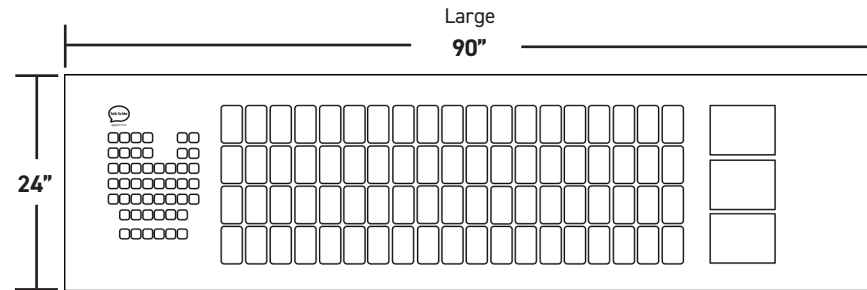

Vinyl Communication Board

Vocabulary design inspired by ground-breaking research from the University of North Carolina at Chapel Hill! Core words combined with Fringe vocabulary provide consistency while offering the flexibility of activity-specific vocabulary at your fingertips.

Materials	Durable, weather-resistant vinyl, for wall or fence installation
Available sizes	Small: 50"×13" Each cell: 1.7"×2.7" Medium: 70"×19" 2.3"×3.8" Large: 90"×24" 3.0"×4.9" X-Large: 108"×36" 3.0"×4.9"
Number of sides	Single-sided
Available mounting	Adhesive strips or grommets
Art	TTMT Spark™ Symbol Library
Layouts	Social Story, Sponsor Recognition, ASL Alphabet or ASL with Sponsor Recognition
Fringe vocabulary	Playground, Gym, or School
Languages	English, Spanish, or Bilingual
Customization	Up to 10 words/symbols Organization and/or sponsor logo(s) Additional production time may be required
Additional notes	N/A

Starting at
$59⁰⁰