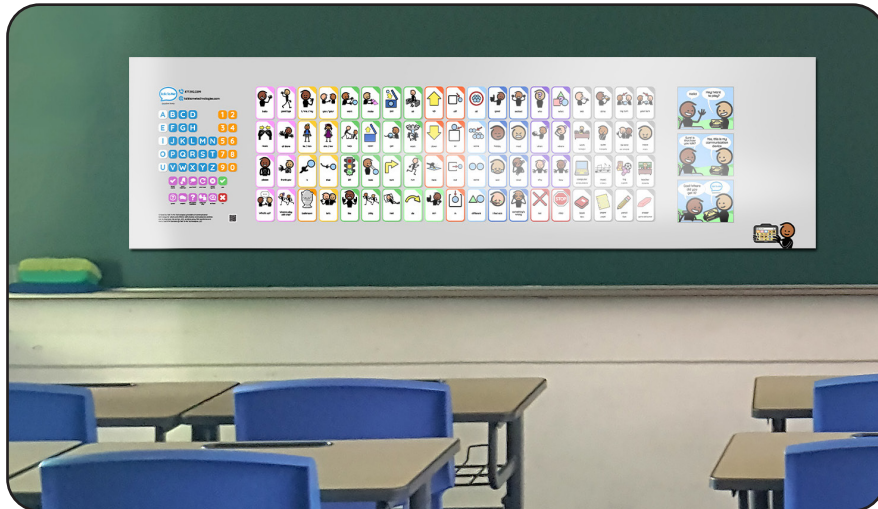

Vinyl Communication Board