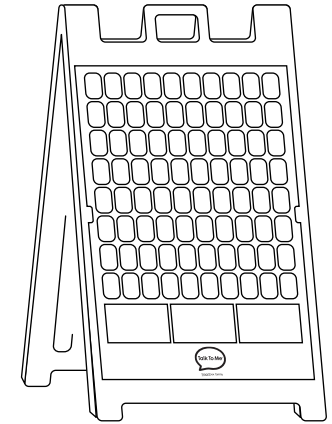

# CORE+FRINGE Communication Boards

TTMT Core + Fringe Communication boards were designed with inclusion in mind, providing easy, convenient access to the most common words used to communicate across multiple settings. Created by our team of Speech-Language Pathologists and Vocabulary Design Specialists with 50+ years of combined experience working with AAC, the vocabulary is logically categorized by their parts of speech, inspiring confidence while building skills to engage in conversation and enhance literacy.

### Post Mount Communication Board

<b>Materials</b>	Aluminum board with a corrugated plastic core for stability and strength	
<b>Available sizes</b>	Small: 50"×13" Medium: 70"×19" Large: 90"×24" X-Large: 120"×24"	Each cell: 1.7"×2.7" 2.3"×3.8" 3.0"×4.9" 3.0"×4.9"
<b>Number of sides</b>	Single or double-sided	
<b>Available mounting</b>	U-brackets (\$30 per set)	
<b>Art</b>	TTMT Spark™ Symbol Library	
<b>Layouts</b>	Social Story, Sponsor Recognition, ASL Alphabet or ASL with Sponsor Recognition	
<b>Fringe vocabulary</b>	Playground, Gym, or School	
<b>Languages</b>	English, Spanish, or Bilingual	
<b>Customization</b>	Up to 10 words/symbols Organization and/or sponsor logo(s) Additional production time may be required	
<b>Additional Notes</b>	Posts and installation not included	