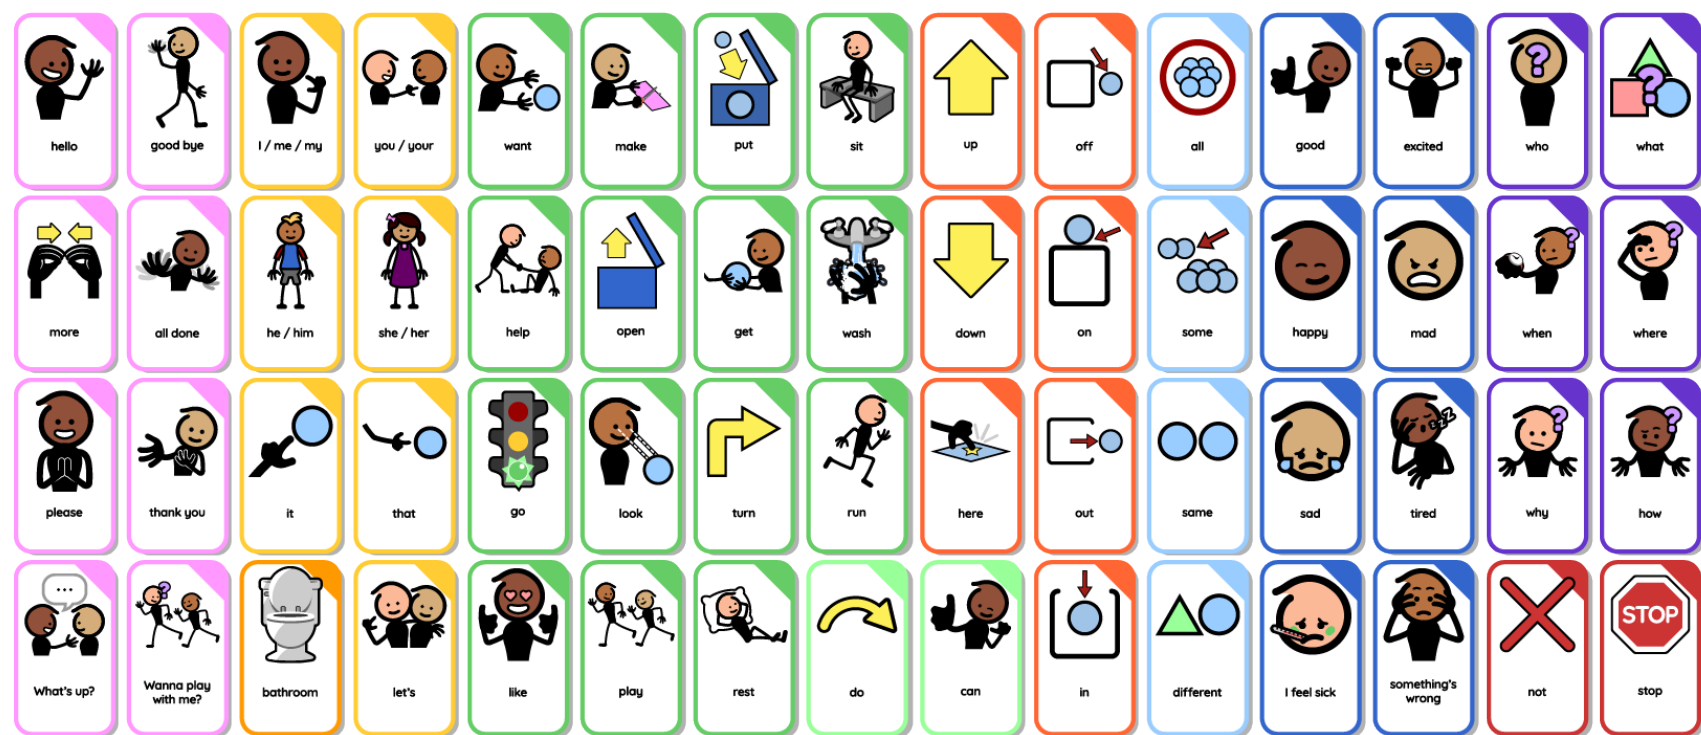

Core Vocabulary Options

Core vocabulary is not available for customization. If you have questions about core vocabulary, please email shop@talktometechnologies.com.