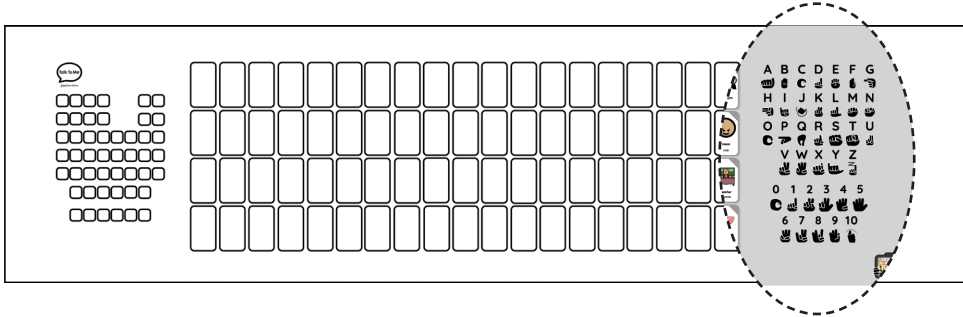

*Layouts vary according to material selected (post mount, vinyl or A-frame). See individual product pages for more details.

Social Story

Designed to introduce communication via a speech-generating device in a fun way.

Sponsor Recognition

Add your custom logo or provide recognition to your fundraising team. Also includes up to 10 custom vocabulary words/symbols.
$99 customization fee for up to 10 images and/or custom logo.

ASL Alphabet

Expand your inclusion by featuring an ASL alphabet for children who depend on specific visual cues.

ASL Alphabet with Sponsor Recognition

Add your custom logo or provide recognition to your fundraising team while featuring the ASL alphabet. Also includes up to 10 custom vocabulary words/symbols.
$99 customization fee for up to 10 images and/or custom logo.