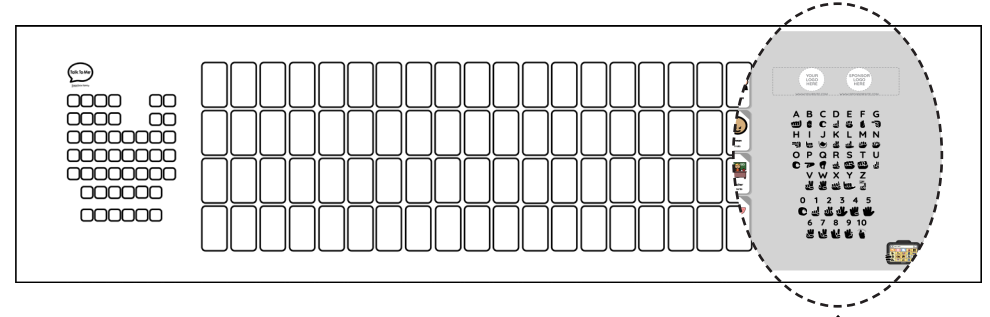

*Layouts vary according to material selected (post mount, vinyl or A-frame). See individual product pages for more details.

Social Story

Designed to introduce communication via a speech-generating device in a fun way.

Sponsor Recognition

Add your custom logo or provide recognition to your fundraising team. Also includes up to 10 custom vocabulary words/symbols.
$99 customization fee for up to 10 images and/or custom logo.

ASL Alphabet

Expand your inclusion by featuring an ASL alphabet for children who depend on specific visual cues.

ASL Alphabet with Sponsor Recognition

Add your custom logo or provide recognition to your fundraising team while featuring the ASL alphabet. Also includes up to 10 custom vocabulary words/symbols.
$99 customization fee for up to 10 images and/or custom logo.