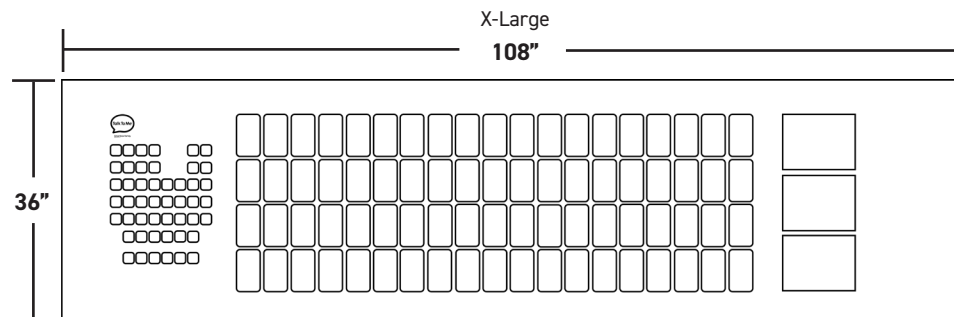

Vinyl Communication Board

Vocabulary design inspired by ground-breaking research from the University of North Carolina at Chapel Hill! Core words combined with Fringe vocabulary provide consistency while offering the flexibility of activity-specific vocabulary at your fingertips.

Materials	Durable, weather-resistant vinyl, for wall or fence installation
Available sizes	Small: 50"×13" Each cell: 1.7"×2.7" Medium: 70"×19" 2.3"×3.8" Large: 90"×24" 3.0"×4.9" X-Large: 108"×36" 3.0"×4.9"
Number of sides	Single-sided
Available mounting	Adhesive strips or grommets
Art	TTMT Spark™ Symbol Library
Layouts	Social Story, Sponsor Recognition, ASL Alphabet or ASL with Sponsor Recognition
Fringe vocabulary	Playground, Gym, or School
Languages	English, Spanish, or Bilingual
Customization	Up to 10 words/symbols Organization and/or sponsor logo(s) Additional production time may be required
Additional notes	N/A

Starting at
$59⁰⁰