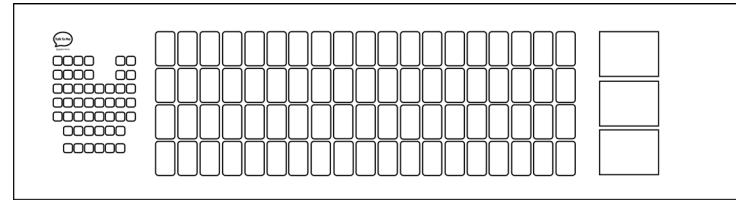

# CORE+FRINGE Communication Boards

TTMT Core + Fringe Communication boards were designed with inclusion in mind, providing easy, convenient access to the most common words used to communicate across multiple settings. Created by our team of Speech-Language Pathologists and Vocabulary Design Specialists with 50+ years of combined experience working with AAC, the vocabulary is logically categorized by their parts of speech, inspiring confidence while building skills to engage in conversation and enhance literacy.

### Post Mount Communication Board

<b>Materials</b>	Aluminum board with a corrugated plastic core for stability and strength	
<b>Available sizes</b>	Small: 50"×13" Medium: 70"×19" Large: 90"×24" X-Large: 120"×24"	Each cell: 1.7"×2.7" 2.3"×3.8" 3.0"×4.9" 3.0"×4.9"
<b>Number of sides</b>	Single or double-sided	
<b>Available mounting</b>	U-brackets (\$30 per set)	
<b>Art</b>	TTMT Spark™ Symbol Library	
<b>Layouts</b>	Social Story, Sponsor Recognition, ASL Alphabet or ASL with Sponsor Recognition	
<b>Fringe vocabulary</b>	Playground, Gym, or School	
<b>Languages</b>	English, Spanish, or Bilingual	
<b>Customization</b>	Up to 10 words/symbols Organization and/or sponsor logo(s) Additional production time may be required	
<b>Additional Notes</b>	Posts and installation not included	