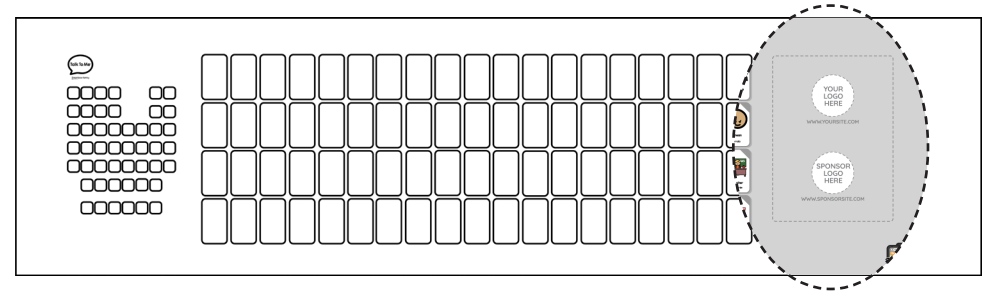

*Layouts vary according to material selected (post mount, vinyl or A-frame). See individual product pages for more details.

Social Story

Designed to introduce communication via a speech-generating device in a fun way.

Sponsor Recognition

Add your custom logo or provide recognition to your fundraising team. Also includes up to 10 custom vocabulary words/symbols.
$99 customization fee for up to 10 images and/or custom logo.

ASL Alphabet

Expand your inclusion by featuring an ASL alphabet for children who depend on specific visual cues.

ASL Alphabet with Sponsor Recognition

Add your custom logo or provide recognition to your fundraising team while featuring the ASL alphabet. Also includes up to 10 custom vocabulary words/symbols.
$99 customization fee for up to 10 images and/or custom logo.