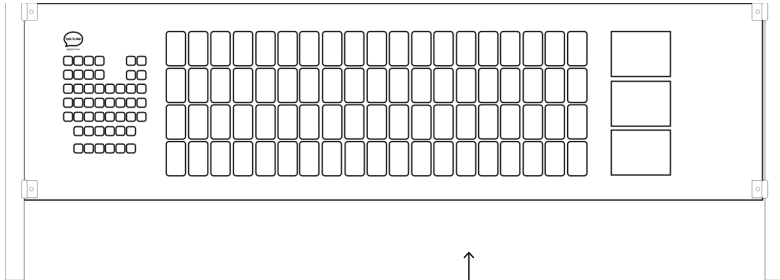

# CORE+FRINGE Communication Boards

TTMT Core + Fringe Communication boards were designed with inclusion in mind, providing easy, convenient access to the most common words used to communicate across multiple settings. Created by our team of Speech-Language Pathologists and Vocabulary Design Specialists with 50+ years of combined experience working with AAC, the vocabulary is logically categorized by their parts of speech, inspiring confidence while building skills to engage in conversation and enhance literacy.

### Post Mount Communication Board

<b>Materials</b>	Aluminum board with a corrugated plastic core for stability and strength	
<b>Available sizes</b>	Small: 50"×13" Medium: 70"×19" Large: 90"×24" X-Large: 120"×24"	Each cell: 1.7"×2.7" 2.3"×3.8" 3.0"×4.9" 3.0"×4.9"
<b>Number of sides</b>	Single or double-sided	
<b>Available mounting</b>	U-brackets (\$30 per set)	
<b>Art</b>	TTMT Spark™ Symbol Library	
<b>Layouts</b>	Social Story, Sponsor Recognition, ASL Alphabet or ASL with Sponsor Recognition	
<b>Fringe vocabulary</b>	Playground, Gym, or School	
<b>Languages</b>	English, Spanish, or Bilingual	
<b>Customization</b>	Up to 10 words/symbols Organization and/or sponsor logo(s) Additional production time may be required	
<b>Additional Notes</b>	Posts and installation not included	