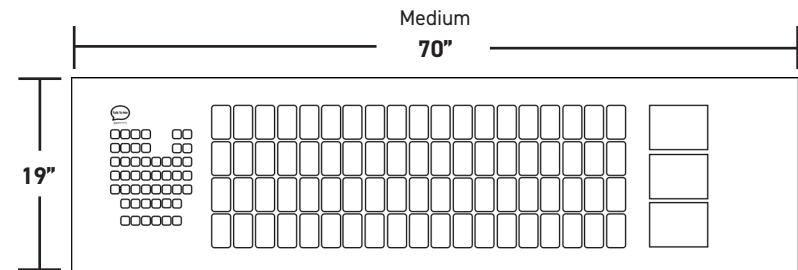

Vinyl Communication Board

Vocabulary design inspired by ground-breaking research from the University of North Carolina at Chapel Hill! Core words combined with Fringe vocabulary provide consistency while offering the flexibility of activity-specific vocabulary at your fingertips.

Materials	Durable, weather-resistant vinyl, for wall or fence installation
Available sizes	Small: 50"×13" Each cell: 1.7"×2.7" Medium: 70"×19" 2.3"×3.8" Large: 90"×24" 3.0"×4.9" X-Large: 108"×36" 3.0"×4.9"
Number of sides	Single-sided
Available mounting	Adhesive strips or grommets
Art	TTMT Spark™ Symbol Library
Layouts	Social Story, Sponsor Recognition, ASL Alphabet or ASL with Sponsor Recognition
Fringe vocabulary	Playground, Gym, or School
Languages	English, Spanish, or Bilingual
Customization	Up to 10 words/symbols Organization and/or sponsor logo(s) Additional production time may be required
Additional notes	N/A

Starting at
$59⁰⁰