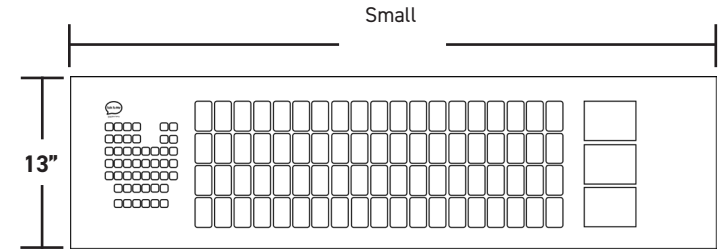

Vinyl Communication Board

Vocabulary design inspired by ground-breaking research from the University of North Carolina at Chapel Hill! Core words combined with Fringe vocabulary provide consistency while offering the flexibility of activity-specific vocabulary at your fingertips.

Materials	Durable, weather-resistant vinyl, for wall or fence installation
Available sizes	Small: 50"×13" Each cell: 1.7"×2.7" Medium: 70"×19" 2.3"×3.8" Large: 90"×24" 3.0"×4.9" X-Large: 108"×36" 3.0"×4.9"
Number of sides	Single-sided
Available mounting	Adhesive strips or grommets
Art	TTMT Spark™ Symbol Library
Layouts	Social Story, Sponsor Recognition, ASL Alphabet or ASL with Sponsor Recognition
Fringe vocabulary	Playground, Gym, or School
Languages	English, Spanish, or Bilingual
Customization	Up to 10 words/symbols Organization and/or sponsor logo(s) Additional production time may be required
Additional notes	N/A

Starting at
$59⁰⁰