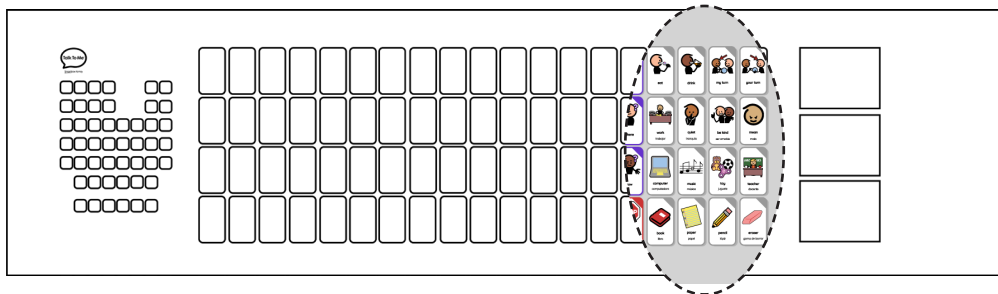

Fringe Vocabulary Options

These symbols are specific to the version of board. Customization is available for up to 10 symbols for an additional $99. Scan the QR code to instantly download the customization form to get started!

Fringe Vocabulary