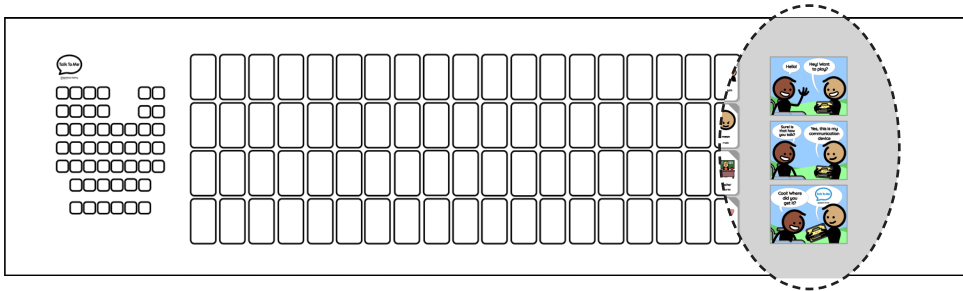

*Layouts vary according to material selected (post mount, vinyl or A-frame). See individual product pages for more details.

Social Story

Designed to introduce communication via a speech-generating device in a fun way.

Sponsor Recognition

Add your custom logo or provide recognition to your fundraising team. Also includes up to 10 custom vocabulary words/symbols.
$99 customization fee for up to 10 images and/or custom logo.

ASL Alphabet

Expand your inclusion by featuring an ASL alphabet for children who depend on specific visual cues.

ASL Alphabet with Sponsor Recognition

Add your custom logo or provide recognition to your fundraising team while featuring the ASL alphabet. Also includes up to 10 custom vocabulary words/symbols.
$99 customization fee for up to 10 images and/or custom logo.