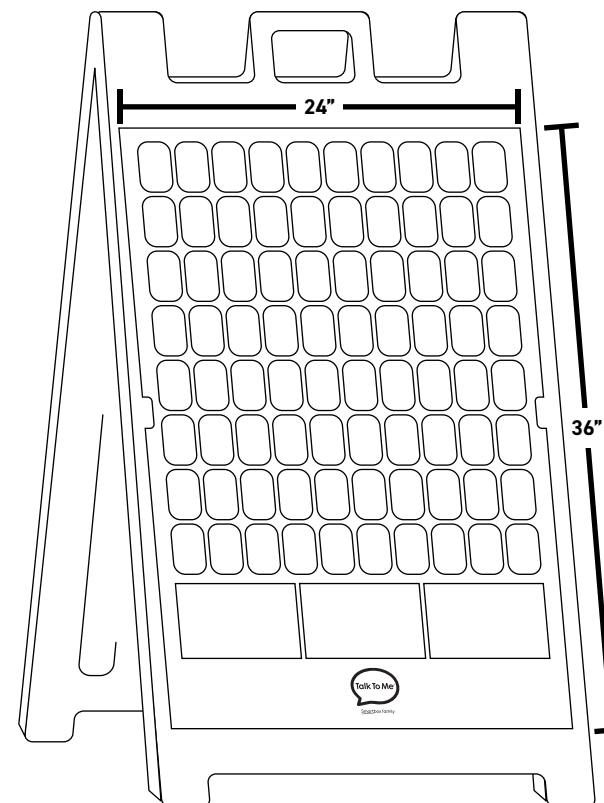

A-Frame Communication Board

Vocabulary design inspired by ground-breaking research from the University of North Carolina at Chapel Hill! Core words combined with Fringe vocabulary provide consistency while offering the flexibility of activity-specific vocabulary at your fingertips.

Materials	Corrugated plastic mounted on durable, weather resistant, plastic A-Frame stand
Available sizes	24"×36" Each cell: 2.1"×3.2"
Number of sides	Double-sided
Available mounting	N/A
Art	TTMT Spark™ Symbol Library
Layouts	Social Story, Sponsor Recognition, ASL Alphabet or ASL with Sponsor Recognition
Fringe vocabulary	Playground, Gym, or School
Languages	English, Spanish, or Bilingual
Customization	Up to 10 words/symbols Organization and/or sponsor logo(s) Additional production time may be required
Additional notes	Single inserts available for existing A-frames; contact shop@talktometechnologies for details

Starting at
$499⁰⁰