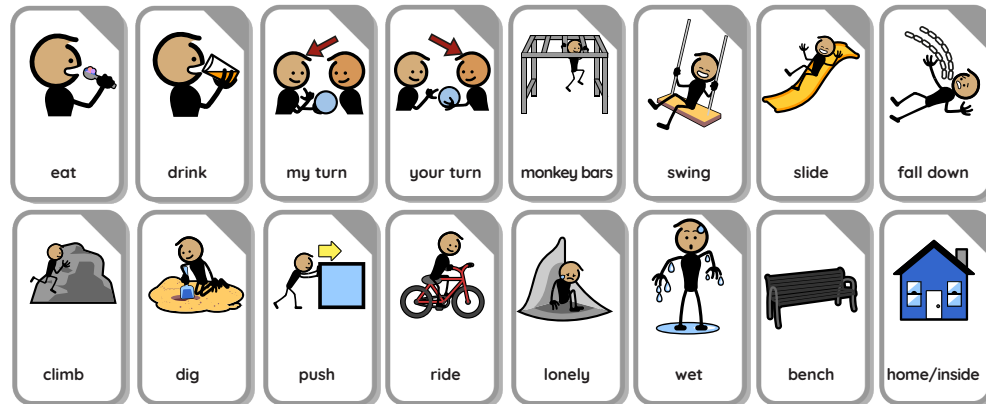

Playground

School/Classroom