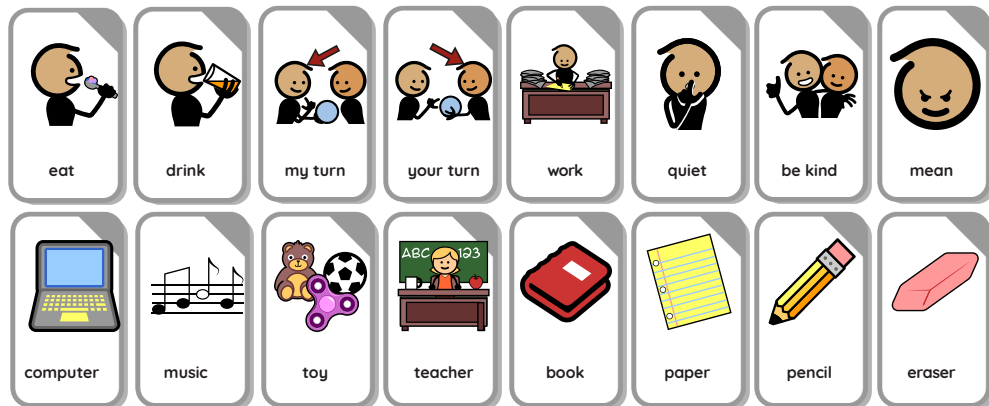

Playground

School/Classroom