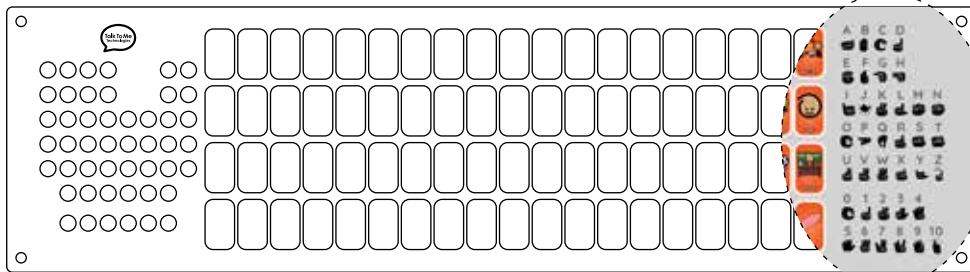

Communication Board Layouts

*Layouts vary according to material selected (post mount, aluminum, vinyl or A-frame). See individual product pages for more details.

Social Story

Designed to introduce communication via a speech-generating device in a fun way.

Sponsor Recognition

Add your custom logo or provide recognition to your fundraising team. Also includes up to 10 custom vocabulary words/symbols.

ASL Alphabet

Expand your inclusion by featuring an ASL alphabet for children who depend on specific visual cues.

ASL Alphabet with Sponsor Recognition

Add your custom logo or provide recognition to your fundraising team while featuring the ASL alphabet. Also includes up to 10 custom vocabulary words/symbols.