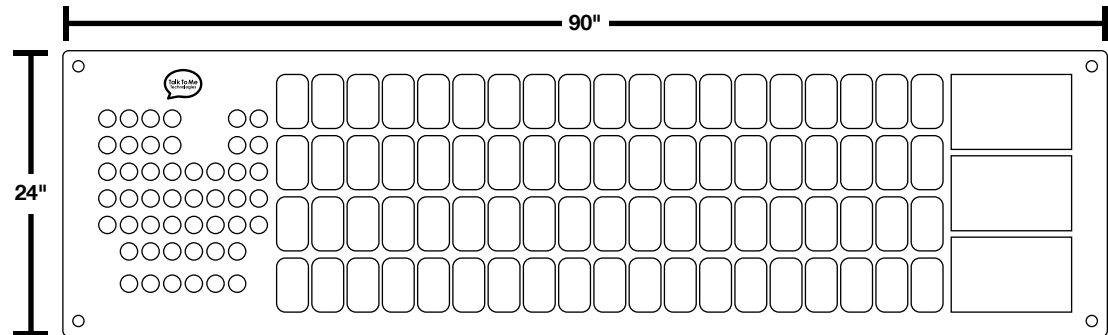

Aluminum Communication Board

Vocabulary design inspired by ground-breaking research from the University of North Carolina at Chapel Hill! Core words combined with Fringe vocabulary provide consistency while offering the flexibility of activity-specific vocabulary at your fingertips.

Materials Lightweight, durable aluminum with rounded corners for wall installation

Available sizes Small: 50"W x 13"H
Medium: 70"W x 19"H
Large: 90"W x 24"H

Number of sides Single-sided

Available mounting Standoff posts

Art TTMT Spark™ Symbol Library

Layouts Social Story, Sponsor Recognition, ASL Alphabet or ASL with Sponsor Recognition

Fringe vocabulary Playground, Gym or School

Languages English, Spanish or Bilingual

Customization Up to 10 words/symbols
Organization and/or sponsor logo(s)

Additional notes Installation not included
2-3-week additional turn-around time for customization

Starting at
$799.00