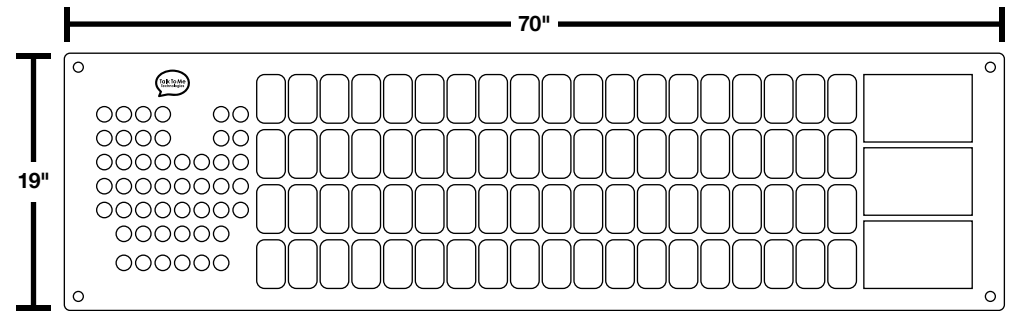

Aluminum Communication Board

Vocabulary design inspired by ground-breaking research from the University of North Carolina at Chapel Hill! Core words combined with Fringe vocabulary provide consistency while offering the flexibility of activity-specific vocabulary at your fingertips.

Materials Lightweight, durable aluminum with rounded corners for wall installation

Available sizes Small: 50"W x 13"H
Medium: 70"W x 19"H
Large: 90"W x 24"H

Number of sides Single-sided

Available mounting Standoff posts

Art TTMT Spark™ Symbol Library

Layouts Social Story, Sponsor Recognition, ASL Alphabet or ASL with Sponsor Recognition

Fringe vocabulary Playground, Gym or School

Languages English, Spanish or Bilingual

Customization Up to 10 words/symbols
Organization and/or sponsor logo(s)

Additional notes Installation not included
2-3-week additional turn-around time for customization

Starting at
$799.00