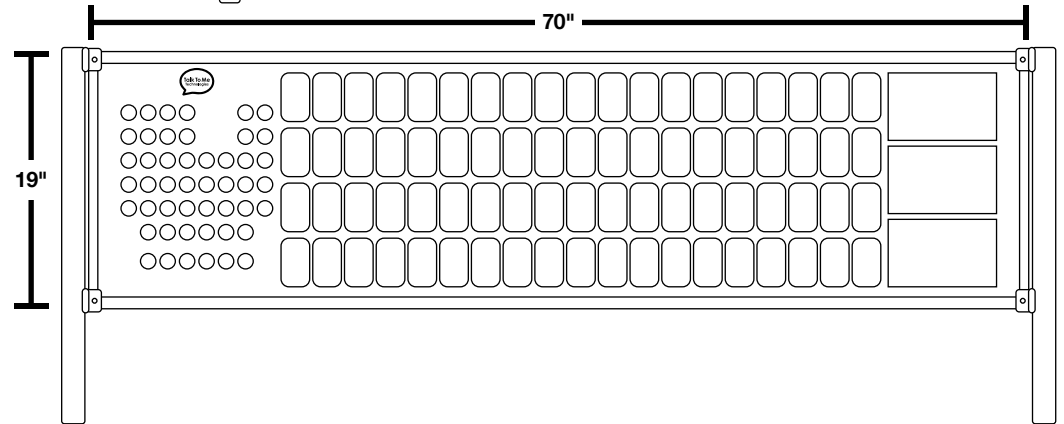

Post Mount Communication Board

Vocabulary design inspired by ground-breaking research from the University of North Carolina at Chapel Hill! Core words combined with Fringe vocabulary provide consistency while offering the flexibility of activity-specific vocabulary at your fingertips.

Materials Aluminum board with a corrugated plastic core for stability and strength

Available sizes Small: 50"W x 13"H
Medium: 70"W x 19"H
Large: 90"W x 24"H

Number of sides Single- or double-sided

Available mounting U-brackets

Art TTMT Spark™ Symbol Library

Layouts Social Story, Sponsor Recognition, ASL Alphabet or ASL with Sponsor Recognition

Fringe vocabulary Playground, Gym or School

Languages English, Spanish or Bilingual

Customization Up to 10 words/symbols
Organization and/or sponsor logo(s)

Additional notes Posts and installation not included
2-3-week additional turn-around time for customization

Starting at
$1,599.00