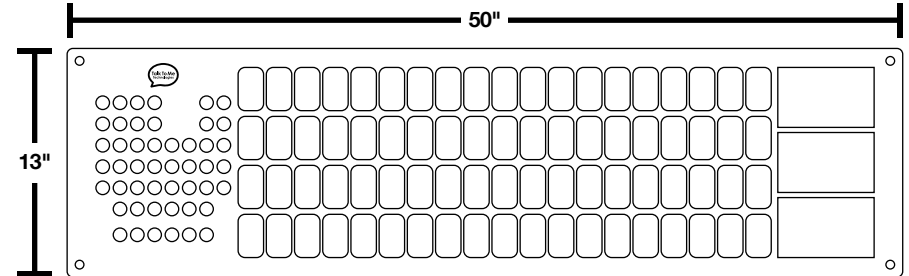

Aluminum Communication Board

Vocabulary design inspired by ground-breaking research from the University of North Carolina at Chapel Hill! Core words combined with Fringe vocabulary provide consistency while offering the flexibility of activity-specific vocabulary at your fingertips.

Materials Lightweight, durable aluminum with rounded corners for wall installation

Available sizes Small: 50"W x 13"H
Medium: 70"W x 19"H
Large: 90"W x 24"H

Number of sides Single-sided

Available mounting Standoff posts

Art TTMT Spark™ Symbol Library

Layouts Social Story, Sponsor Recognition, ASL Alphabet or ASL with Sponsor Recognition

Fringe vocabulary Playground, Gym or School

Languages English, Spanish or Bilingual

Customization Up to 10 words/symbols
Organization and/or sponsor logo(s)

Additional notes Installation not included
2-3-week additional turn-around time for customization

Starting at
$799.00