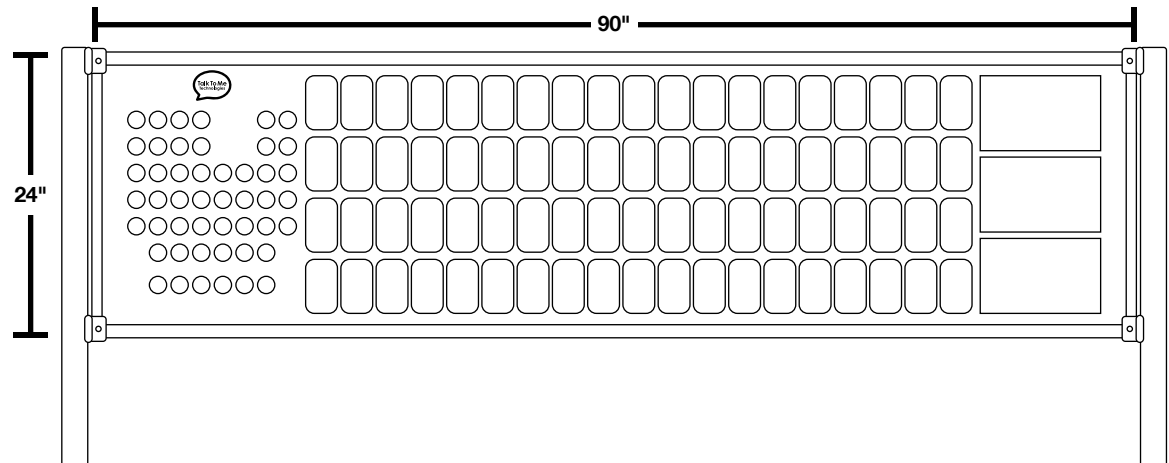

Post Mount Communication Board

Vocabulary design inspired by ground-breaking research from the University of North Carolina at Chapel Hill! Core words combined with Fringe vocabulary provide consistency while offering the flexibility of activity-specific vocabulary at your fingertips.

Materials Aluminum board with a corrugated plastic core for stability and strength

Available sizes Small: 50"W x 13"H
Medium: 70"W x 19"H
Large: 90"W x 24"H

Number of sides Single- or double-sided

Available mounting U-brackets

Art TTMT Spark™ Symbol Library

Layouts Social Story, Sponsor Recognition, ASL Alphabet or ASL with Sponsor Recognition

Fringe vocabulary Playground, Gym or School

Languages English, Spanish or Bilingual

Customization Up to 10 words/symbols
Organization and/or sponsor logo(s)

Additional notes Posts and installation not included
2-3-week additional turn-around time for customization

Starting at
$1,599.00