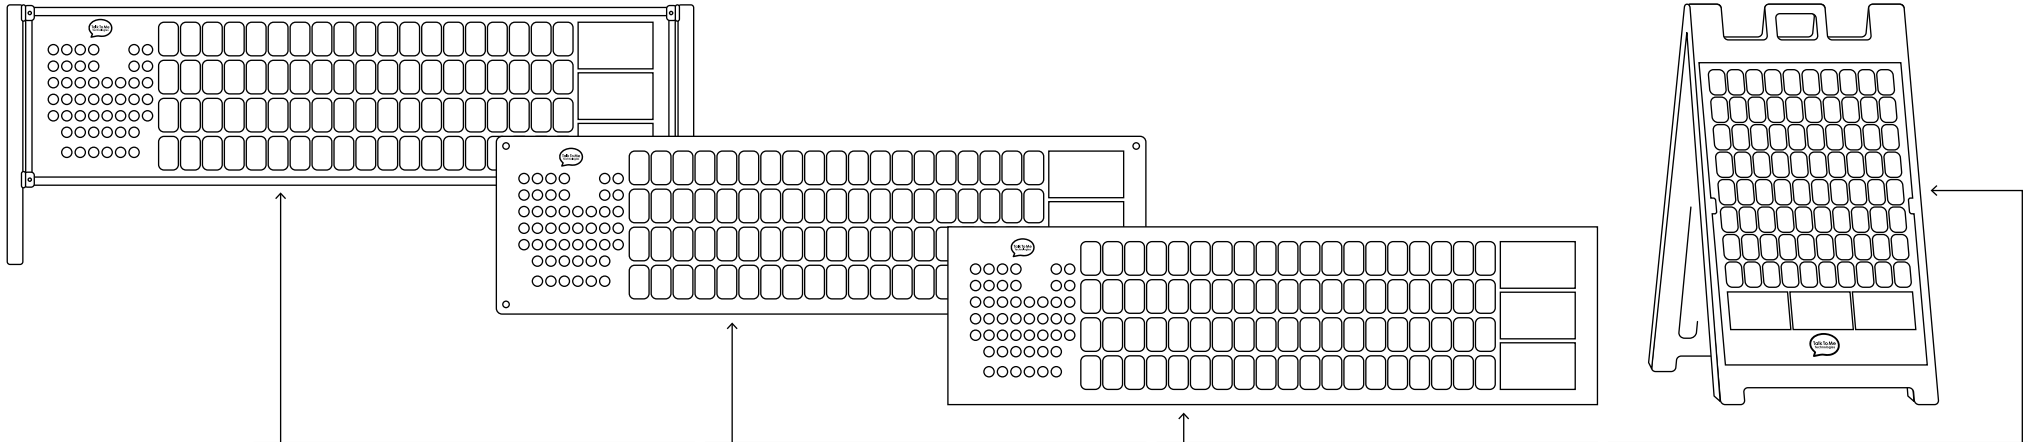

We bring speech to life™

CORE+FRINGE. Communication Boards

TTMT Core + Fringe Communication boards were designed with inclusion in mind, providing easy, convenient access to the most common words used to communicate across multiple settings. Created by our team of Speech-Language Pathologists and Vocabulary Design Specialists with 50+ years of combined experience working with AAC, the vocabulary is logically categorized by their parts of speech, inspiring confidence while building skills to engage in conversation and enhance literacy.

Post Mount Communication Board

Materials	Aluminum board with a corrugated plastic core for stability and strength
Available sizes	Small: 50"W x 13"H Medium: 70"W x 19"H Large: 90"W x 24"H
Number of sides	Single- or double-sided
Available mounting	U-brackets
Art	TTMT Spark™ Symbol Library
Layouts	Social Story, Sponsor Recognition, ASL Alphabet or ASL with Sponsor Recognition
Fringe vocabulary	Playground, Gym or School
Languages	English, Spanish or Bilingual
Customization	Up to 10 words/symbols Organization and/or sponsor logo(s)
Additional notes	Posts and installation not included 2-3-week additional turn-around time for customization

Materials Durable, weather resistant vinyl for wall or fence installation

Available sizes
Small: 50"W x 13"H
Medium: 70"W x 19"H
Large: 90"W x 24"H

Number of sides Single-sided

Available mounting Grommets and/or velcro wall tabs