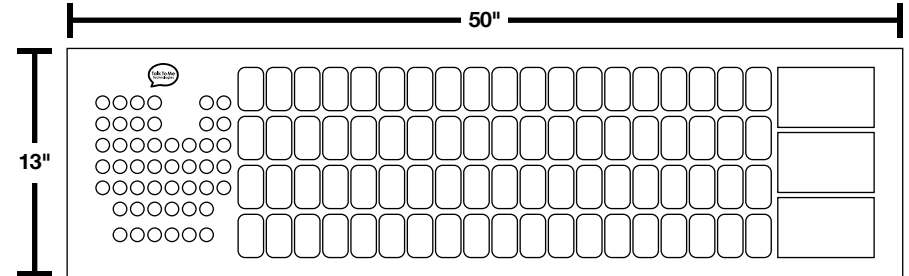

Vinyl Communication Board

Vocabulary design inspired by ground-breaking research from the University of North Carolina at Chapel Hill! Core words combined with Fringe vocabulary provide consistency while offering the flexibility of activity-specific vocabulary at your fingertips.

Materials Durable, weather resistant vinyl for wall or fence installation

Available sizes
Small: 50"W x 13"H
Medium: 70"W x 19"H
Large: 90"W x 24"H

Number of sides Single-sided

Available mounting Grommets and/or velcro wall tabs

Art TTMT Spark™ Symbol Library

Layouts Social Story, Sponsor Recognition, ASL Alphabet or ASL with Sponsor Recognition

Fringe vocabulary Playground, Gym or School

Languages English, Spanish or Bilingual

Customization Up to 10 words/symbols
Organization and/or sponsor logo(s)

Additional notes 2-3-week additional turn-around time for customization

Starting at
$59.00