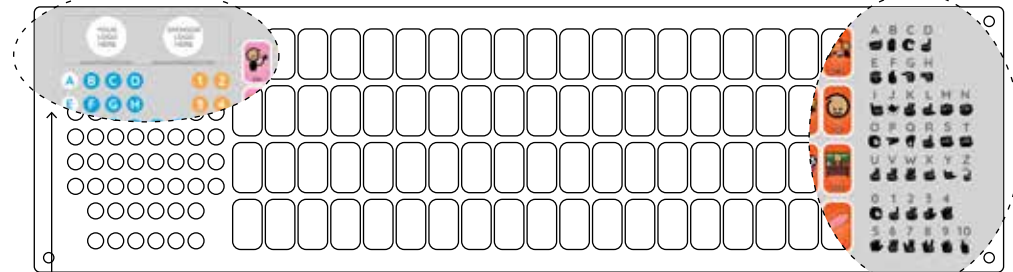

Communication Board Layouts

*Layouts vary according to material selected (post mount, aluminum, vinyl or A-frame). See individual product pages for more details.

Social Story

Designed to introduce communication via a speech-generating device in a fun way.

Sponsor Recognition

Add your custom logo or provide recognition to your fundraising team. Also includes up to 10 custom vocabulary words/symbols.

ASL Alphabet

Expand your inclusion by featuring an ASL alphabet for children who depend on specific visual cues.

ASL Alphabet with Sponsor Recognition

Add your custom logo or provide recognition to your fundraising team while featuring the ASL alphabet. Also includes up to 10 custom vocabulary words/symbols.