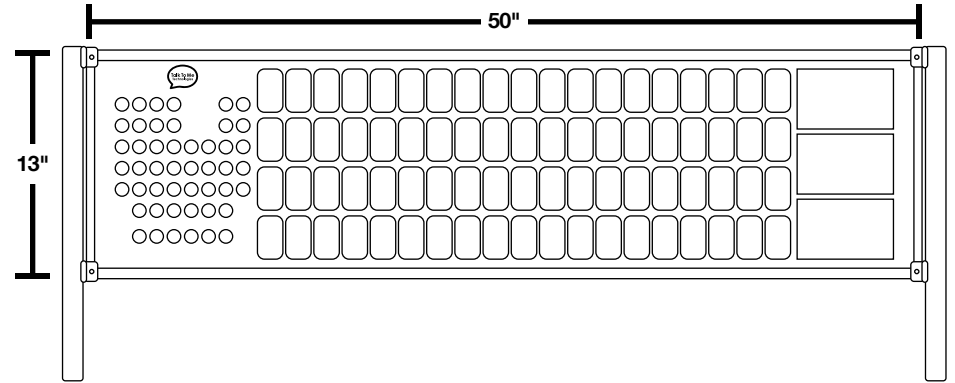

Materials Aluminum board with a corrugated plastic core for stability and strength

Available sizes Small: 50"W x 13"H
Medium: 70"W x 19"H
Large: 90"W x 24"H

Number of sides Single- or double-sided

Available mounting U-brackets

Additional notes Posts and installation not included
2-3-week additional turn-around time for customization

Starting at
\$1,599.00

Aluminum Communication Board

Vocabulary design inspired by ground-breaking research from the University of North Carolina at Chapel Hill! Core words combined with Fringe vocabulary provide consistency while offering the flexibility of activity-specific vocabulary at your fingertips.