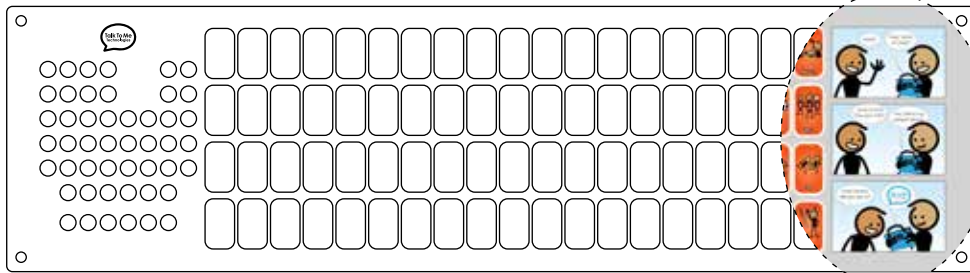

Communication Board Layouts

*Layouts vary according to material selected (post mount, aluminum, vinyl or A-frame). See individual product pages for more details.

Social Story

Designed to introduce communication via a speech-generating device in a fun way.

Sponsor Recognition

Add your custom logo or provide recognition to your fundraising team. Also includes up to 10 custom vocabulary words/symbols.

ASL Alphabet

Expand your inclusion by featuring an ASL alphabet for children who depend on specific visual cues.

ASL Alphabet with Sponsor Recognition

Add your custom logo or provide recognition to your fundraising team while featuring the ASL alphabet. Also includes up to 10 custom vocabulary words/symbols.