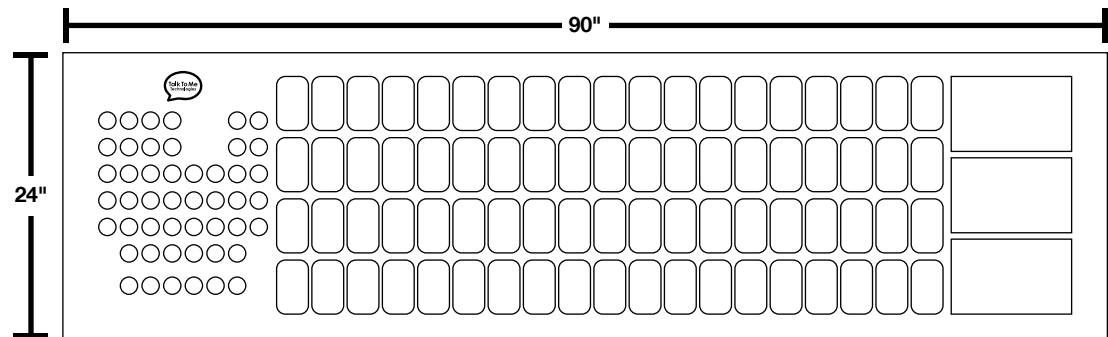

Vinyl Communication Board

Vocabulary design inspired by ground-breaking research from the University of North Carolina at Chapel Hill! Core words combined with Fringe vocabulary provide consistency while offering the flexibility of activity-specific vocabulary at your fingertips.

Materials Durable, weather resistant vinyl for wall or fence installation

Available sizes
Small: 50"W x 13"H
Medium: 70"W x 19"H
Large: 90"W x 24"H

Number of sides Single-sided

Available mounting Grommets and/or velcro wall tabs

Art TTMT Spark™ Symbol Library

Layouts Social Story, Sponsor Recognition, ASL Alphabet or ASL with Sponsor Recognition

Fringe vocabulary Playground, Gym or School

Languages English, Spanish or Bilingual

Customization Up to 10 words/symbols
Organization and/or sponsor logo(s)

Additional notes 2-3-week additional turn-around time for customization

Starting at
$59.00