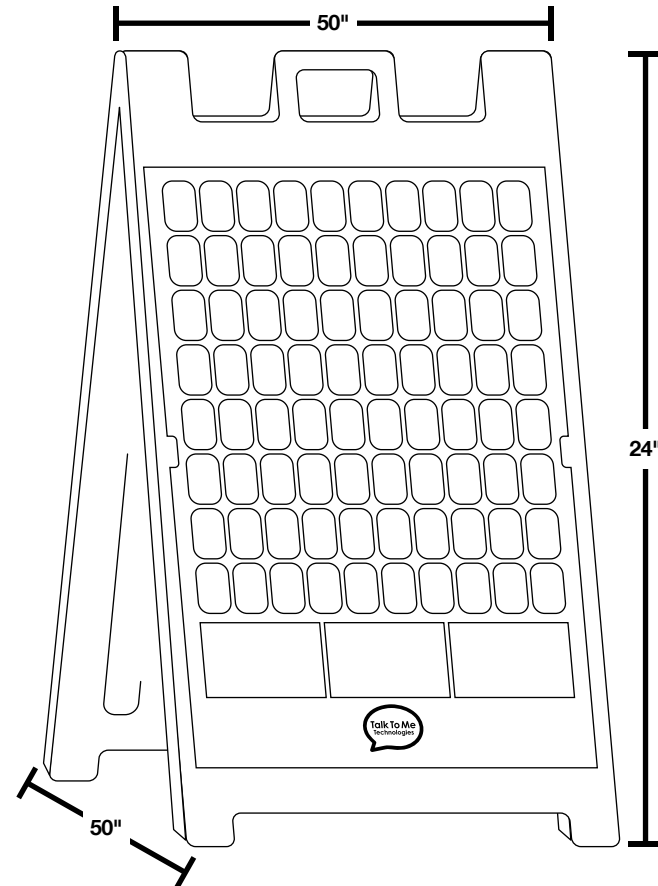

A-Frame Communication Board

Vocabulary design inspired by ground-breaking research from the University of North Carolina at Chapel Hill! Core words combined with Fringe vocabulary provide consistency while offering the flexibility of activity-specific vocabulary at your fingertips.

Materials	Corrugated plastic mounted on durable, weather resistant, plastic A-Frame stand
Available sizes	46.375"H x 27"W x 3"D
Number of sides	Double-sided
Available mounting	Plastic tabs
Art	TTMT Spark™ Symbol Library
Layouts	Social Story, Sponsor Recognition, ASL Alphabet or ASL with Sponsor Recognition
Fringe vocabulary	Playground, Gym or School
Languages	English, Spanish or Bilingual
Customization	Up to 10 words/symbols Organization and/or sponsor logo(s)
Additional notes	2-3-week additional turn-around time for customization

Starting at
$499.00