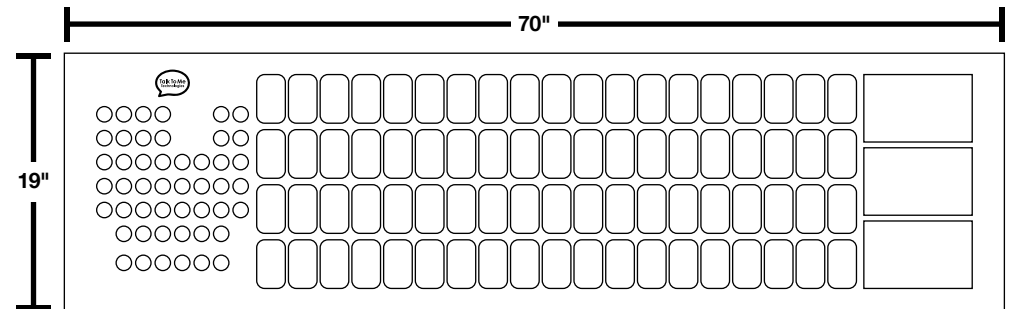

Vinyl Communication Board

Vocabulary design inspired by ground-breaking research from the University of North Carolina at Chapel Hill! Core words combined with Fringe vocabulary provide consistency while offering the flexibility of activity-specific vocabulary at your fingertips.

Materials Durable, weather resistant vinyl for wall or fence installation

Available sizes
Small: 50"W x 13"H
Medium: 70"W x 19"H
Large: 90"W x 24"H

Number of sides Single-sided

Available mounting Grommets and/or velcro wall tabs

Art TTMT Spark™ Symbol Library

Layouts Social Story, Sponsor Recognition, ASL Alphabet or ASL with Sponsor Recognition

Fringe vocabulary Playground, Gym or School

Languages English, Spanish or Bilingual

Customization Up to 10 words/symbols
Organization and/or sponsor logo(s)

Additional notes 2-3-week additional turn-around time for customization

Starting at
$59.00