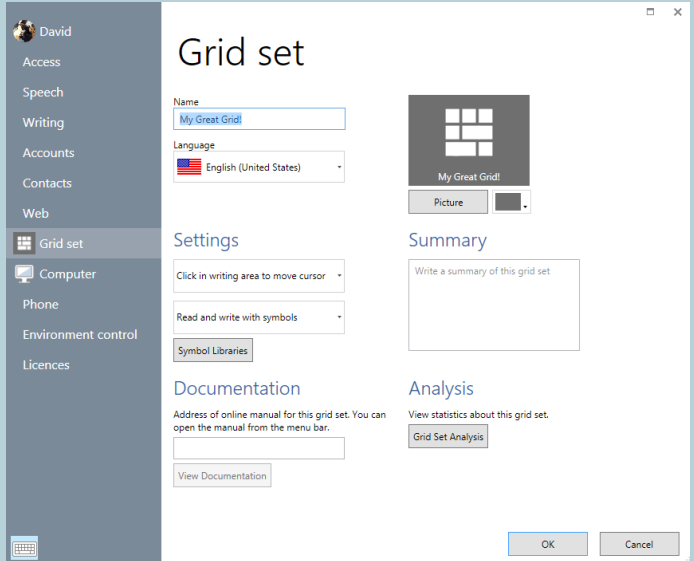

Settings

Grid set

Open the Grid Set whose settings you wish to change, click on the **Menu bar**, then **Settings** and **Grid Set** (you can also press **F10** to access settings).

Picture

To change the appearance of the cell for this grid set in Grid Explorer.

Summary

A brief description of the grid set, and its intended use.

Settings

Choose what will happen when the writing area cell is selected (either speak the text, or move the cursor). Choose if you want symbols to be used with the text in the writing area. Click **Symbol Libraries** to select which symbol set(s) you would like to use.

Documentation

If there is an online manual for this grid set, you can provide a URL here. Grid set manuals can be accessed from the Menu bar when the grid is in use.