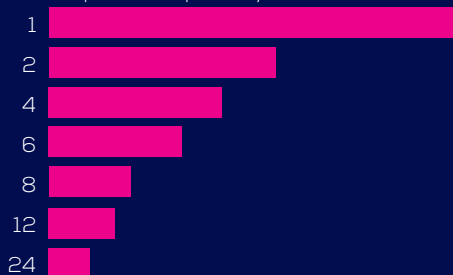

Battery life

*Battery life depends on the set update frequency (standard 1x per day) and external factors, such as weather conditions and signal quality.

Number of positions per day: