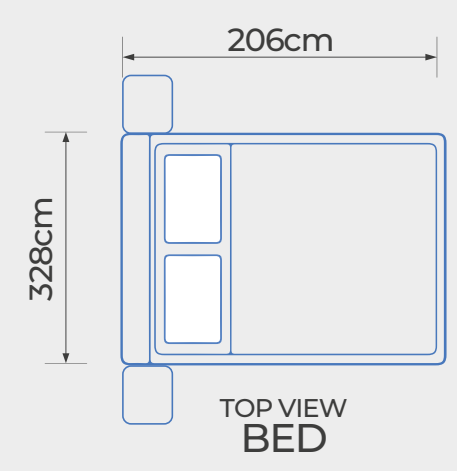

UC-GIV.101501