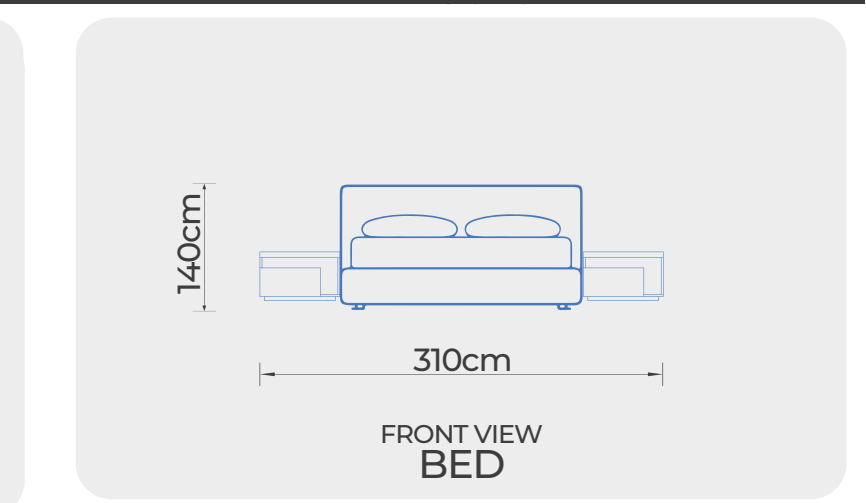

UC-CON.10801