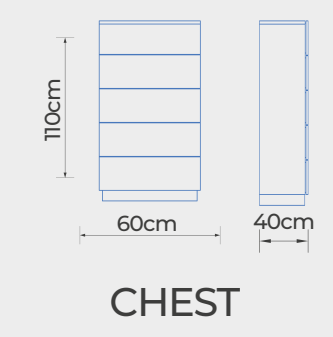

UC-GIV.101501