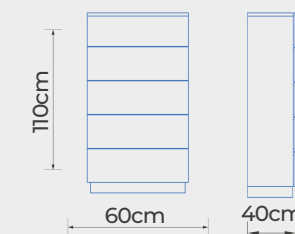

PAGE - 16
WOLLASTON
BEDROOM

WARDROBE

UC-WOL.101301

TOP VIEW
BED

FRONT VIEW
BED

UC-WOL.101301

DRESSER

CHEST