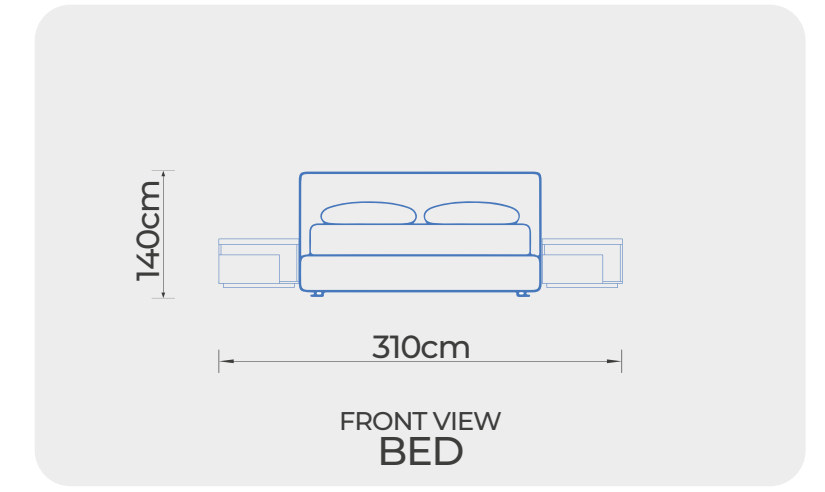

UC-BRO.10901