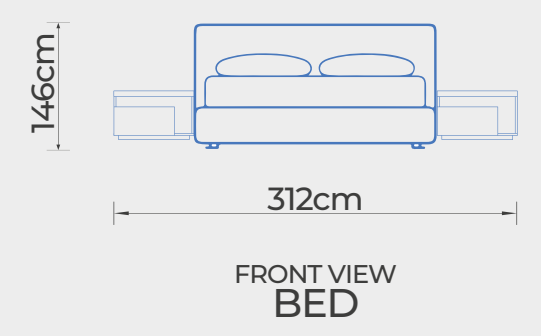

UC-SNI.102301