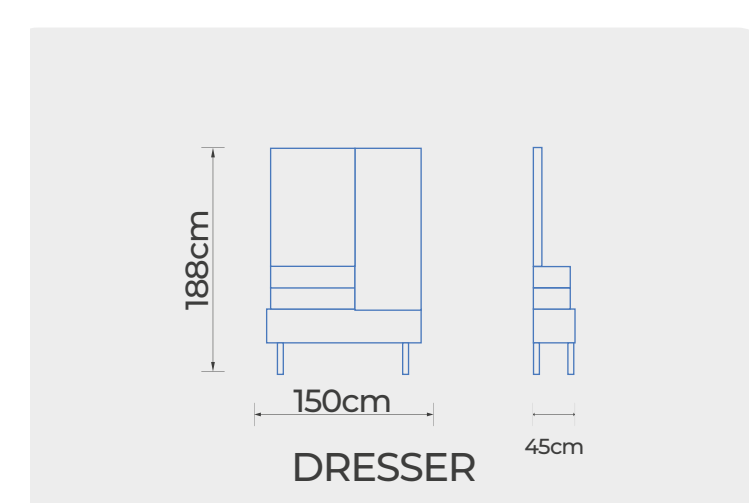

UC-CON.10801