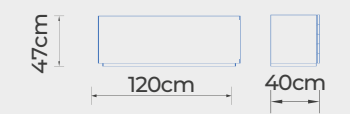

CAINES BEDROOM

WARDROBE

UC-CAI.101601

TOP VIEW
BED

FRONT VIEW
BED

UC-CAI.101601

DRESSER

CHEST