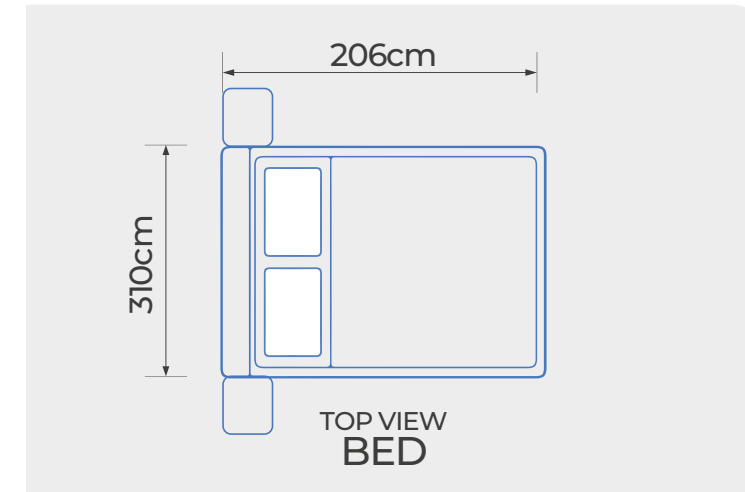

UC-DAP.101701