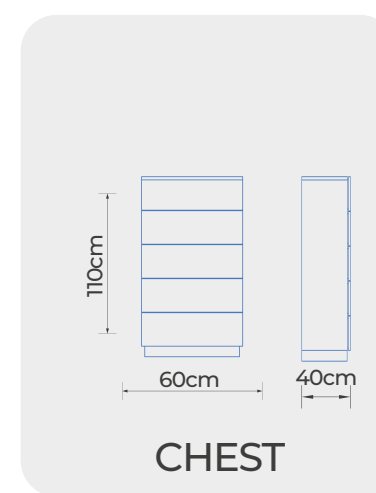

UC-DAP.101701