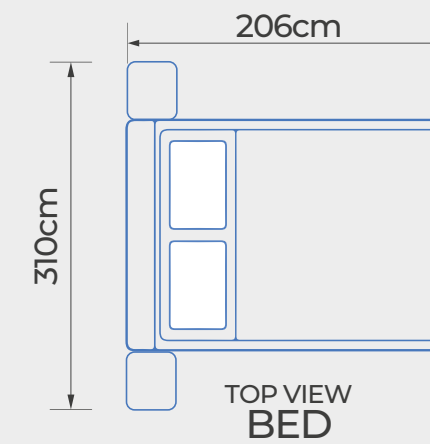

PAGE - 16
WOLLASTON
BEDROOM

WARDROBE

UC-WOL.101301

TOP VIEW
BED

FRONT VIEW
BED

UC-WOL.101301

DRESSER

CHEST