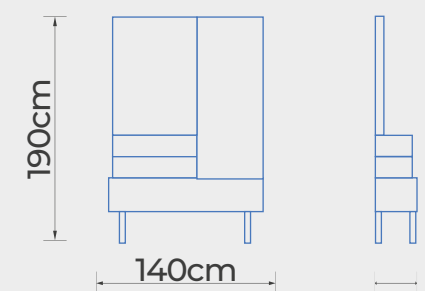

CAINES BEDROOM

WARDROBE

UC-CAI.101601

TOP VIEW
BED

FRONT VIEW
BED

UC-CAI.101601

DRESSER

CHEST