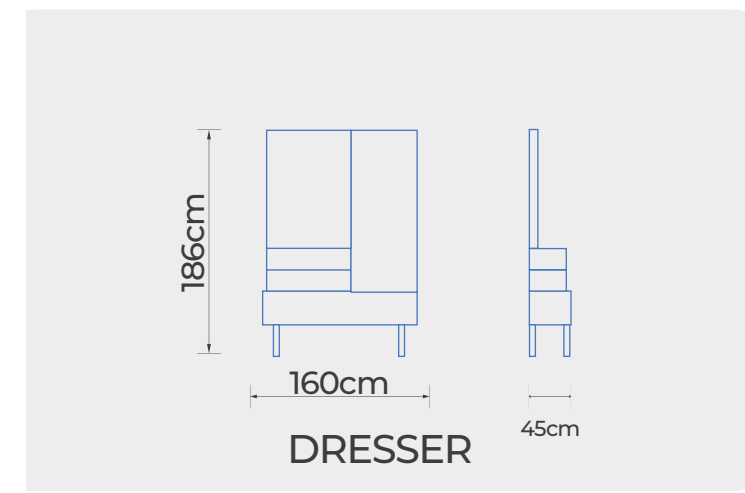

UC-DAP.101701