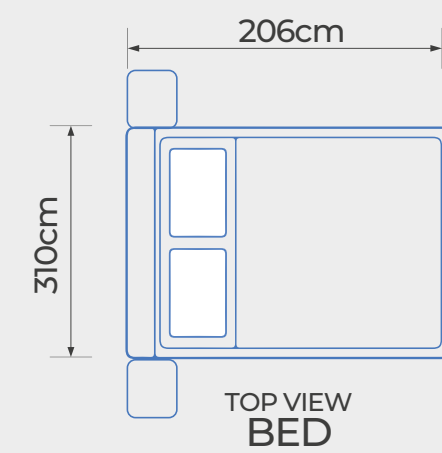

CAINES BEDROOM

WARDROBE

UC-CAI.101601

TOP VIEW
BED

FRONT VIEW
BED

UC-CAI.101601

DRESSER

CHEST