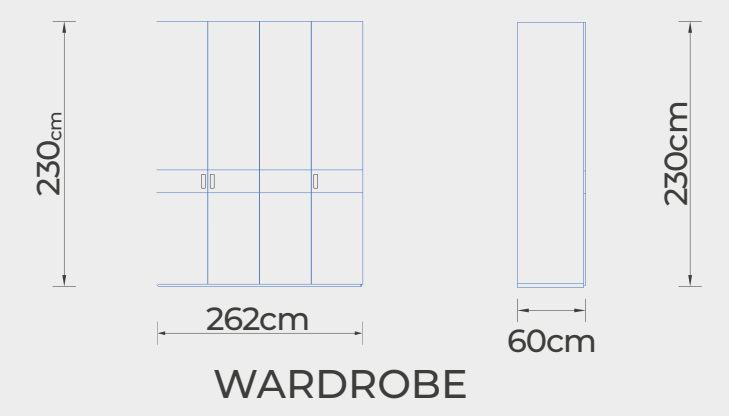

PAGE - 54
SNIDER
BEDROOM

UC-SNI.102301