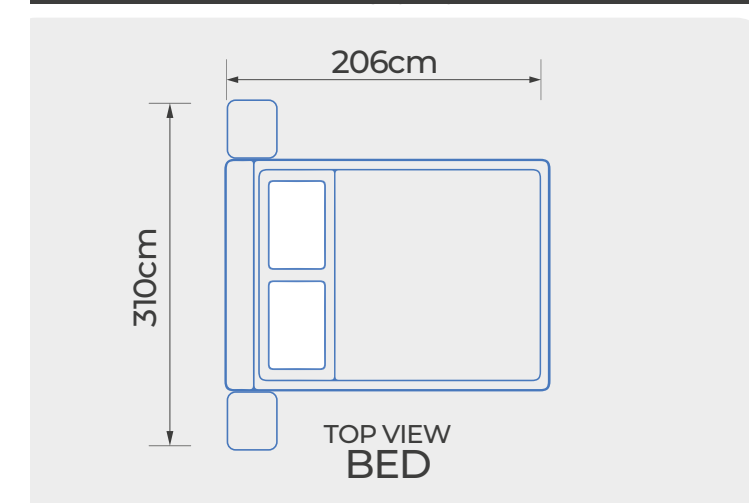

UC-CON.10801