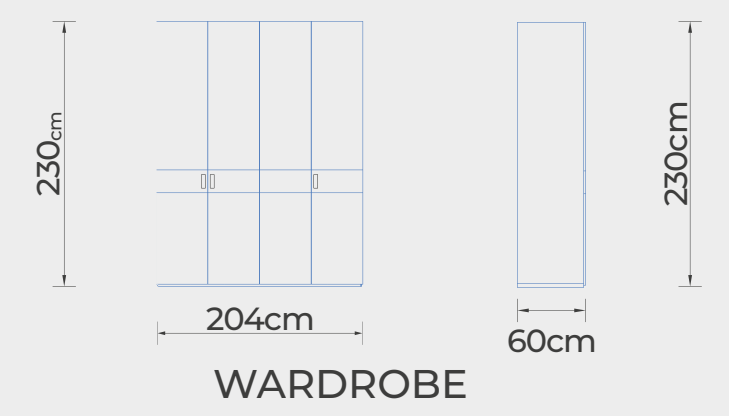

BEDROOM

GIVENDALE

Modern and dynamic
and plain textures ...

Modern, dynamic and plain textures ... a vivid design that
emerges the genuine interpretation of wood.

Stylish in design,
Comfortable
 in use.

PAGE - 40
 GIVENDALE
 BEDROOM