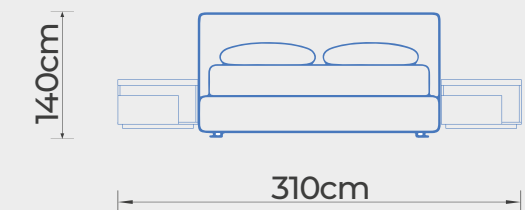

CAINES BEDROOM

WARDROBE

UC-CAI.101601

TOP VIEW
BED

FRONT VIEW
BED

UC-CAI.101601

DRESSER

CHEST