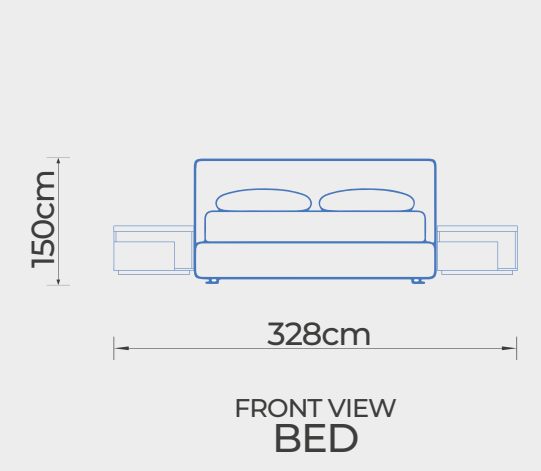

UC-GIV.101501