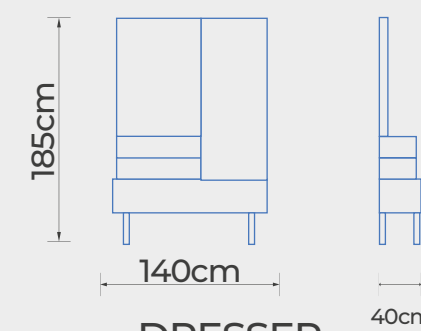

PAGE - 16
WOLLASTON
BEDROOM

WARDROBE

UC-WOL.101301

TOP VIEW
BED

FRONT VIEW
BED

UC-WOL.101301

DRESSER

CHEST