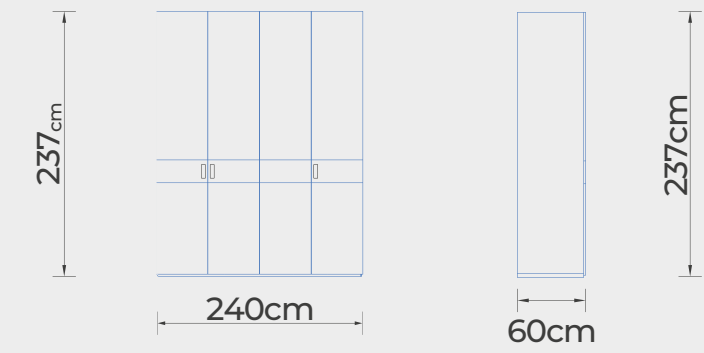

PAGE - 16
WOLLASTON
BEDROOM

WARDROBE

UC-WOL.101301

TOP VIEW
BED

FRONT VIEW
BED

UC-WOL.101301

DRESSER

CHEST