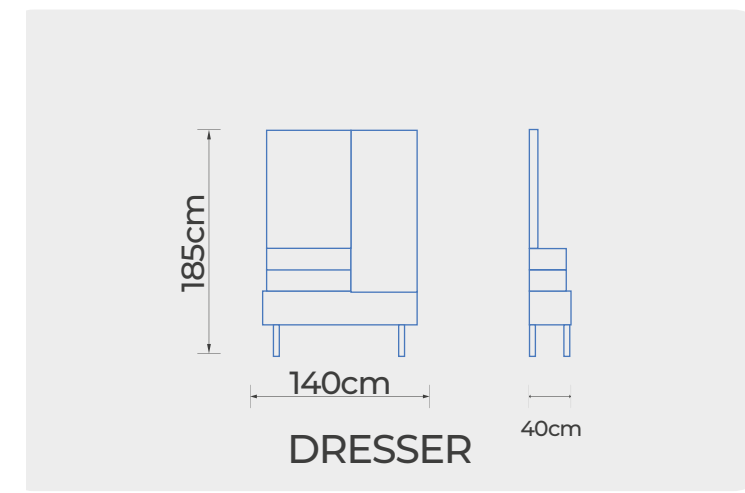

UC-BRO.10901