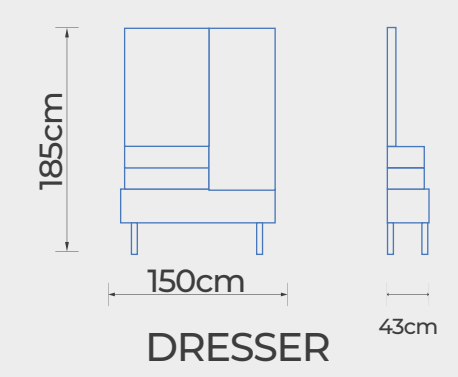

UC-GIV.101501