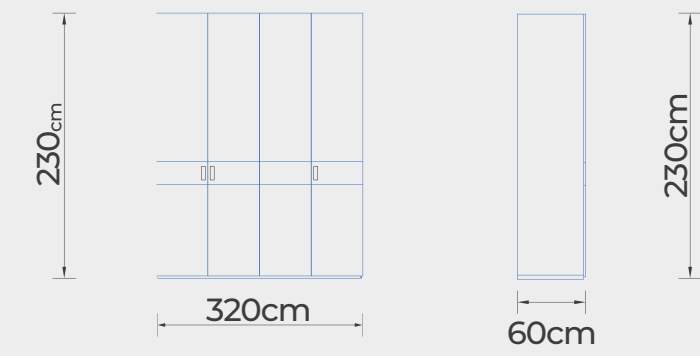

CAINES BEDROOM

WARDROBE

UC-CAI.101601

TOP VIEW
BED

FRONT VIEW
BED

UC-CAI.101601

DRESSER

CHEST