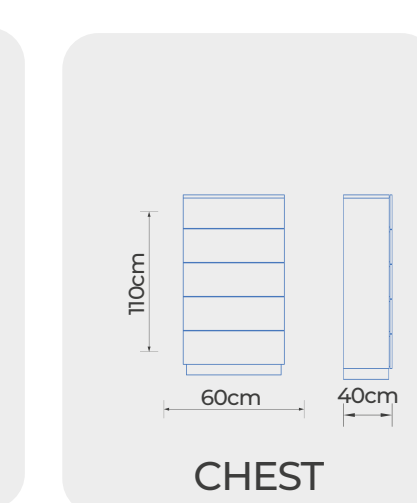

PAGE - 43
CONNOR
BEDROOM

stylish
2023
Trend Alarm

While the glass details add spirit to the design, other visual forms catch a nice balance.

PAGE - 44
CONNOR
BEDROOM

Connor

UC-CON.10801

UC-CON.10801

UC-CON.10801