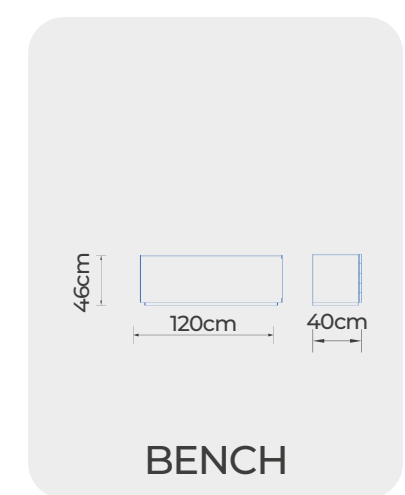

UC-MAC.101901