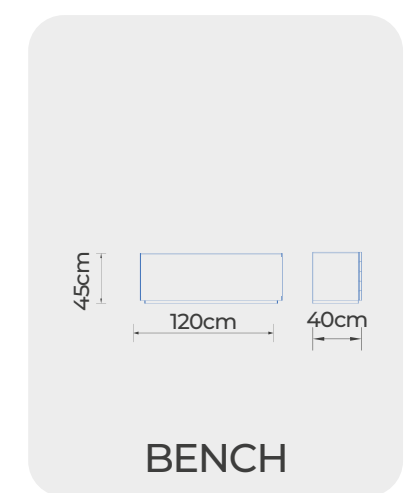

UC-DAP.101701