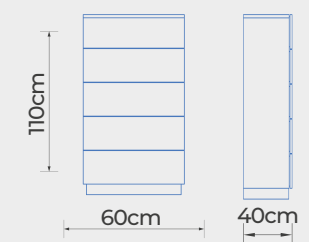

CAINES BEDROOM

WARDROBE

UC-CAI.101601

TOP VIEW
BED

FRONT VIEW
BED

UC-CAI.101601

DRESSER

CHEST