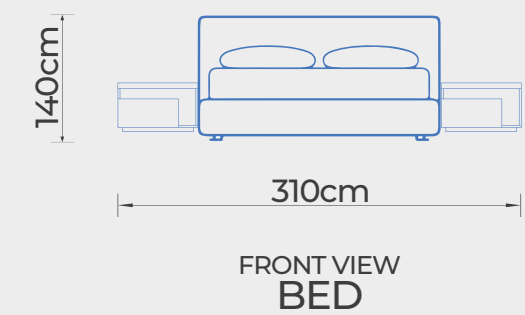

PAGE - 16
WOLLASTON
BEDROOM

WARDROBE

UC-WOL.101301

TOP VIEW
BED

FRONT VIEW
BED

UC-WOL.101301

DRESSER

CHEST