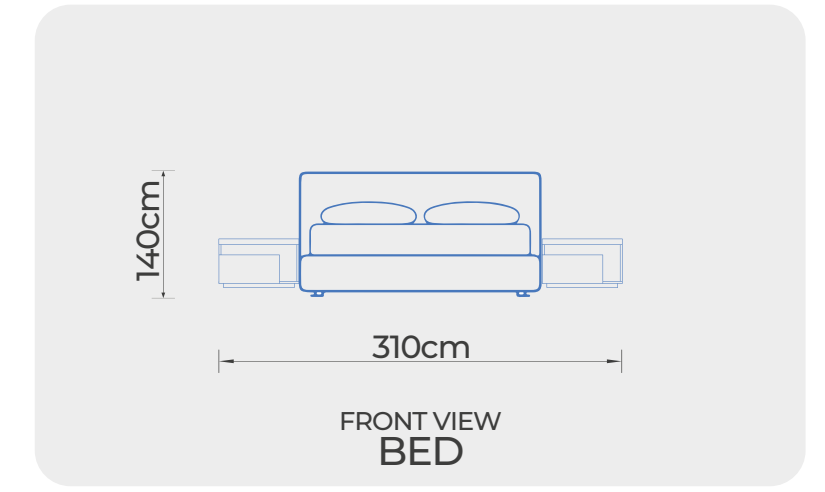

UC-DAP.101701