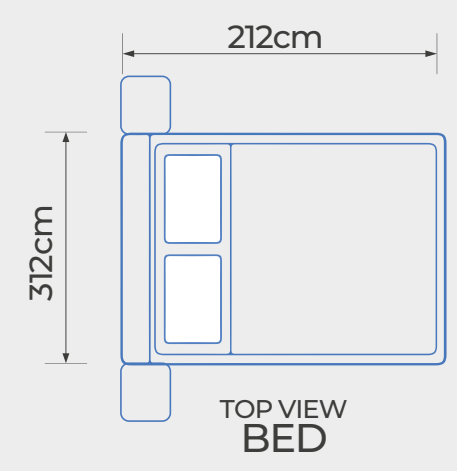

UC-SNI.102301