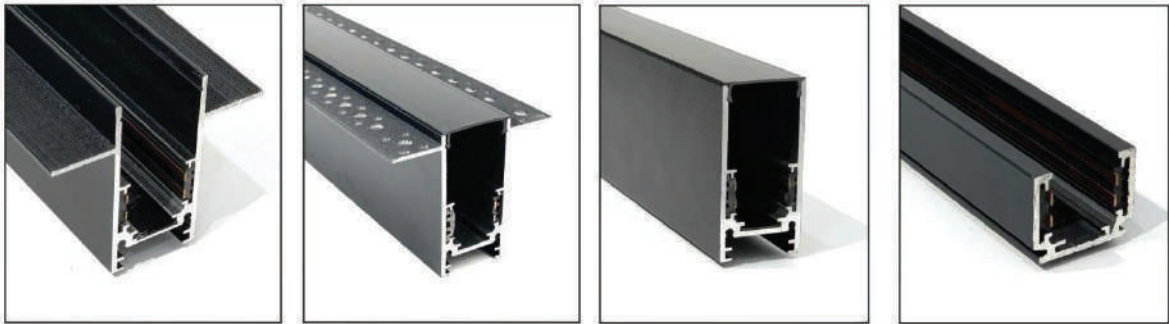

Beam angle

Notes:
 For other special inquiries, please contact us.
 Welcome to our website for the latest product information.

WIMBLETON

Magnetic Spotlight system

A. Recessed (Internal) Mounted

B. Recessed (External) Mounted

C. Surface Mounted

D. Ceiling Mounted

Live end

Straight Connector

Corner Connector

48 V POWER SUPPLY

Magnet adsorption
Easy to load and unload

Product Code	Watt	Product Size	Finish	Warranty
UC.WIM.36CX48V100	100W	230x22x43	■ BK	3 year
UC.WIM.36CX48V200	200W	290x22x43	□ WH	3 year