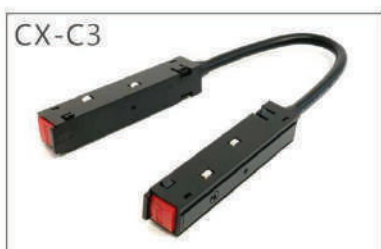

Beam angle

Notes:
 For other special inquiries, please contact us.
 Welcome to our website for the latest product information.

WIMBLETON

Magnetic Spotlight system

A. Recessed (Internal) Mounted

B. Recessed (External) Mounted

C. Surface Mounted

D. Ceiling Mounted

Live end

Straight Connector

Corner Connector

48 V POWER SUPPLY

Magnet adsorption
Easy to load and unload

Product Code	Watt	Product Size	Finish	Warranty
UC.WIM.36CX48V100	100W	230x22x43	■ BK	3 year
UC.WIM.36CX48V200	200W	290x22x43	□ WH	3 year