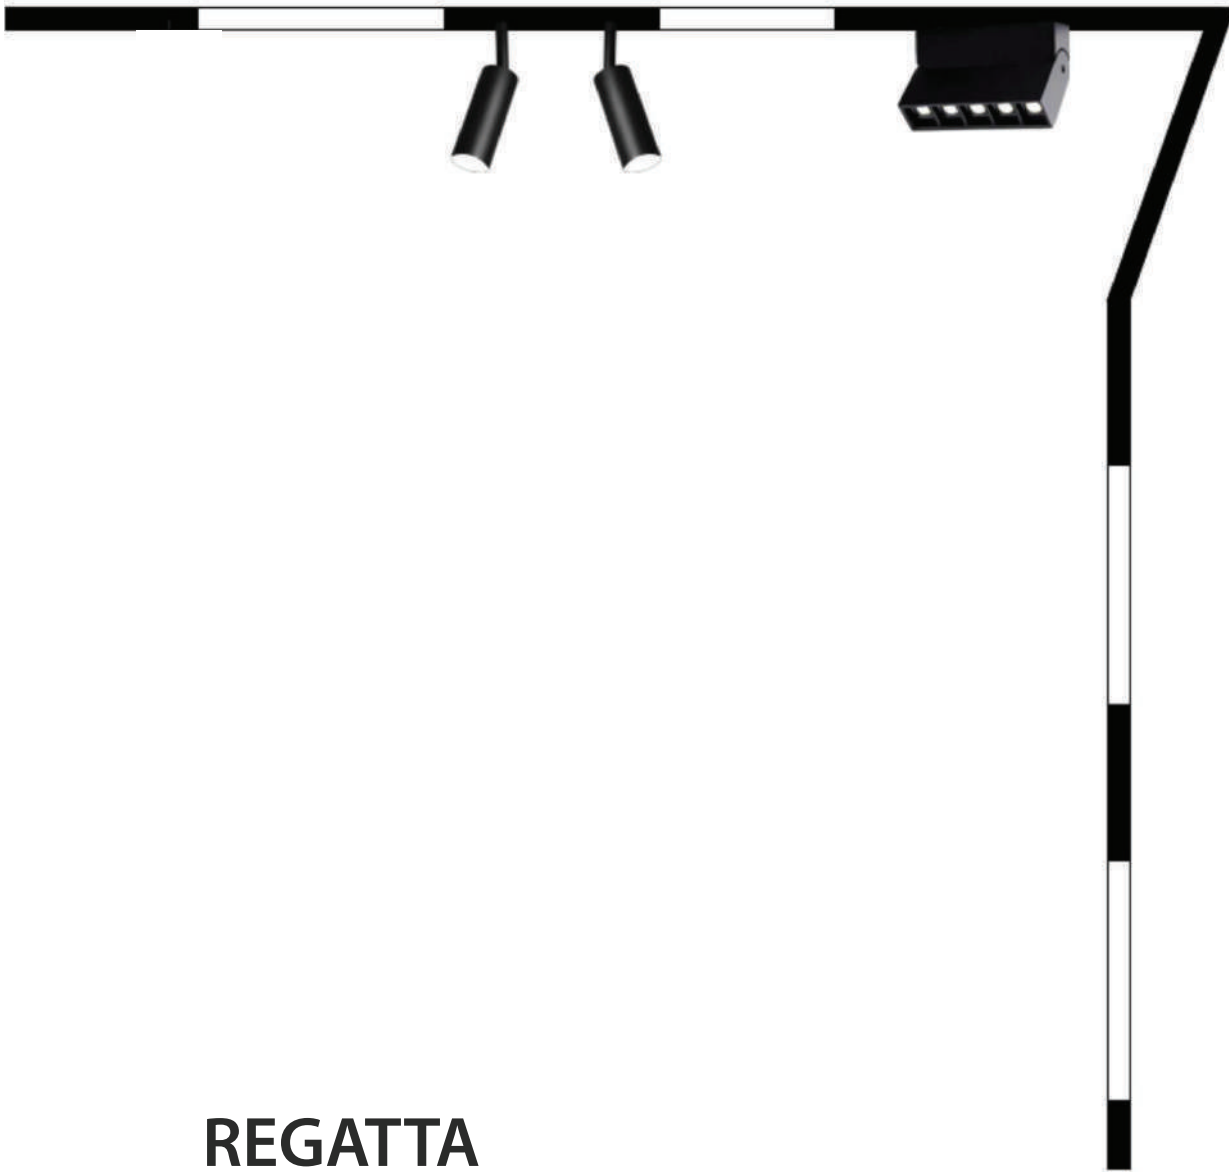

REGATTA

Magnetic Spotlight system