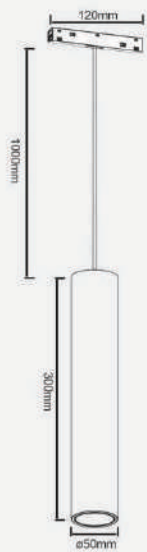

Beam angle

Notes:
For other special inquiries, please contact us.
Welcome to our website for the latest product information.

PUCKERIDGE

Magnetic Floodlight system

20 Grille lamp series

Product Code	Watt	CCT	>CRI	Voltage	LUMEN	Product Size	Finish
UC.PUC.36CXGST6	6W	3/4/6000K	Ra90	48V	480lm	112x23x45	■ BK
UC.PUC.36CXGST12	12W	3/4/6000K	Ra90	48V	960lm	220x23x45	□ WH
UC.PUC.36CXGST18	18W	3/4/6000K	Ra90	48V	1440lm	328x23x45	
UC.PUC.36CXGST24	24W	3/4/6000K	Ra90	48V	1920lm	436x23x45	
UC.PUC.36CXGST36	36W	3/4/6000K	Ra90	48V	2880lm	652x23x45	
UC.PUC.36CXGST54	54W	3/4/6000K	Ra90	48V	4320lm	976x23x45	

Notes:
For other special inquiries, please contact us.
Welcome to our website for the latest product information.

PAULSON

Magnetic Spotlight system

Product Code	Watt	CCT	>CRI	Voltage	LUMEN	Product Size	Finish
UC.PAU.36CXDX3010	10W	3/4/6000K	Ra90	48V	800lm	$\Phi 50 \times 300$	■ BK
UC.PAU.36CXDX3011	10W	3/4/6000K	Ra90	48V	800lm	$\Phi 55 \times 300$	□ WH
UC.PAU.36CXDX3012	7W	3/4/6000K	Ra90	48V	560lm	$\Phi 40 \times 300$	
UC.PAU.36CXDX3013	7W	3/4/6000K	Ra90	48V	560lm	$\Phi 40 \times 300$	
UC.PAU.36CXDX3080	10W	3/4/6000K	Ra90	48V	800lm	$\Phi 100 \times 100$	

Beam angle

Notes:
 For other special inquiries, please contact us.
 Welcome to our website for the latest product information.

WIMBLETON

Magnetic Spotlight system

A. Recessed (Internal) Mounted

B. Recessed (External) Mounted

C. Surface Mounted

D. Ceiling Mounted

Live end

Straight Connector

Corner Connector

48 V POWER SUPPLY

Magnet adsorption
Easy to load and unload

Product Code	Watt	Product Size	Finish	Warranty
UC.WIM.36CX48V100	100W	230x22x43	■ BK	3 year
UC.WIM.36CX48V200	200W	290x22x43	□ WH	3 year