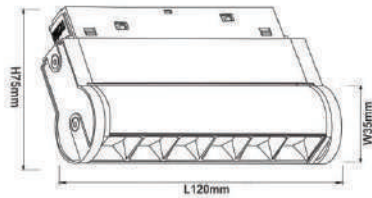

Product Code	Watt	CCT	>CRI	Voltage	LUMEN	Product Size	Finish
UC.REG.36CXLGS06	6W	3/4/6000K	Ra90	48V	480lm	120x35x75	■ BK
UC.REG.36CXLGS12	12W	3/4/6000K	Ra90	48V	960lm	220x35x75	□ WH
UC.REG.36CXLGS18	18W	3/4/6000K	Ra90	48V	1440lm	340x35x75	

Notes:
For other special inquiries, please contact us.
Welcome to our website for the latest product information.