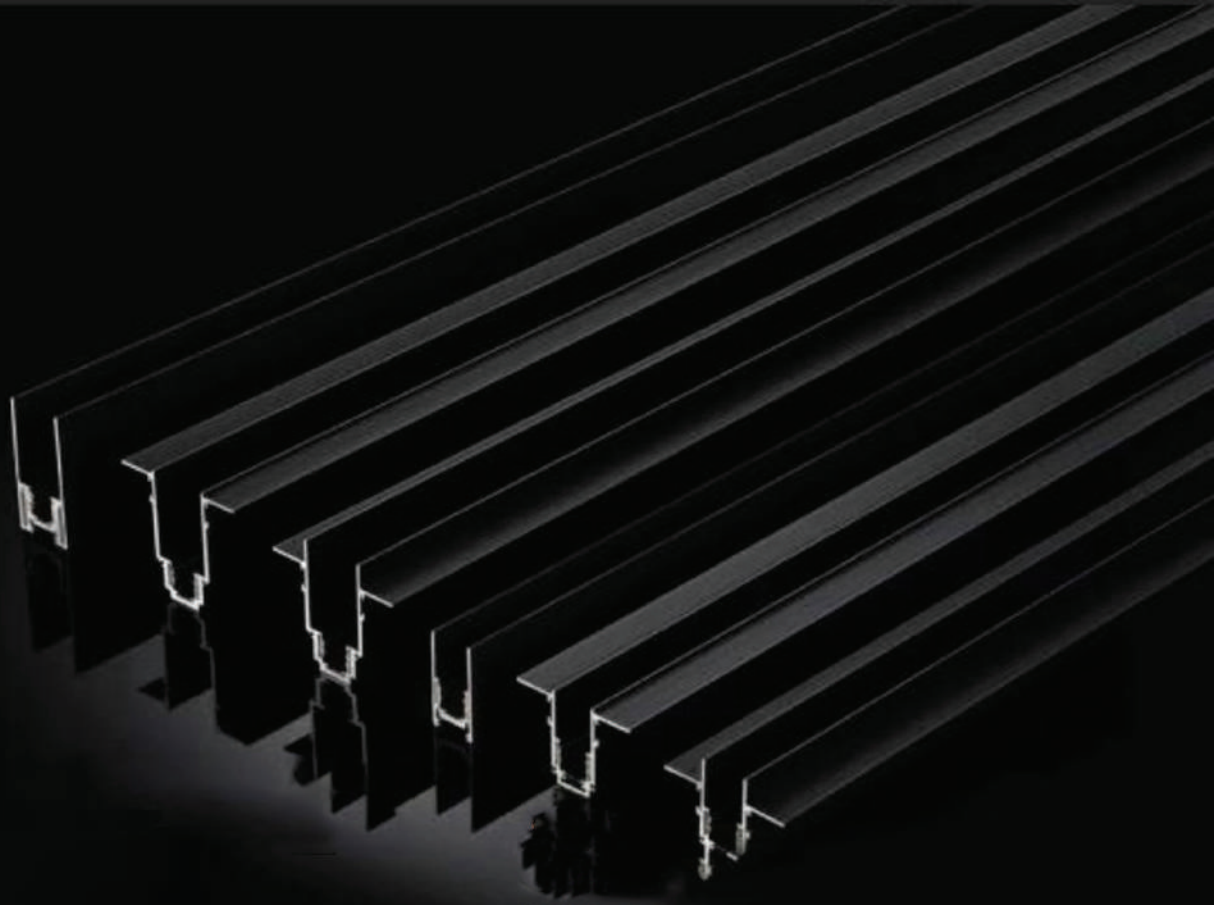

Precise light control mother nature

free to slide

free module

All module trajectories can be moved according to the magnet track

free line

Multiple modules can be combined and matched according to different scenarios

The track line can be freely combined and spliced

20 Series

S20 surface/hanging installation	surface size W26*H53mm
R20A slot recessed installation	35MM H \geq 50MM
R20B pre-embedded installation	35MM H \geq 40MM