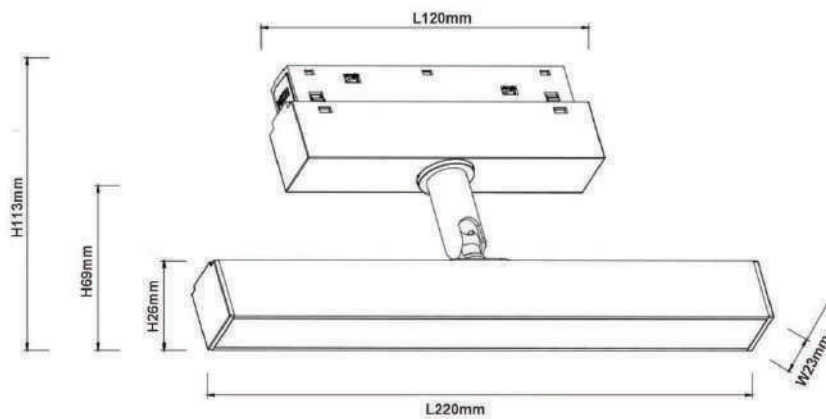

HEWIT

Magnetic Spotlight system

Product Code	Watt	CCT	>CRI	Voltage	LUMEN	Product Size	Finish
UC.HEW.36CXZFGT6	6W	3/4/6000K	Ra90	48V	420lm	112x23x113	■ BK
UC.HEW.36CXZFGT12	12W	3/4/6000K	Ra90	48V	840lm	220x23x113	□ WH
UC.HEW.36CXZFGT18	18W	3/4/6000K	Ra90	48V	1260lm	328x23x113	

Notes:
For other special inquiries, please contact us.
Welcome to our website for the latest product information.