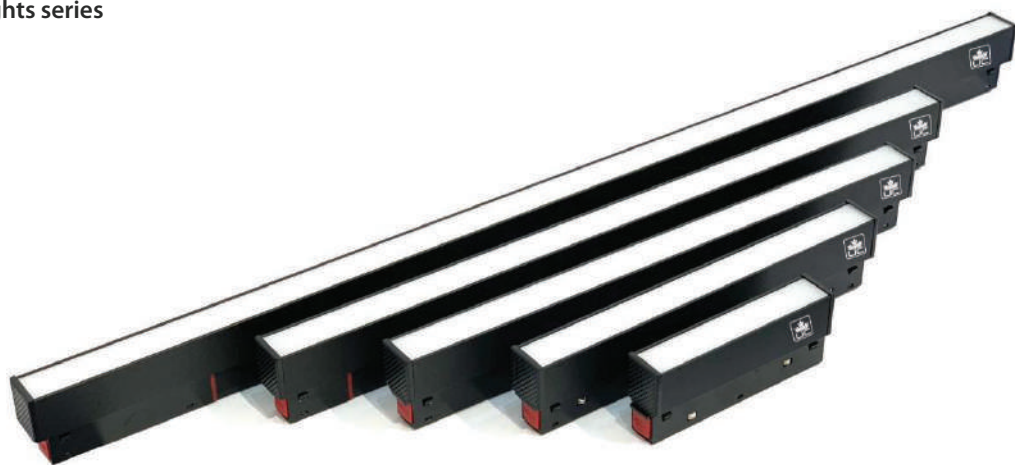

Product Code	Watt	CCT	>CRI	Voltage	LUMEN	Product Size	Finish
UC.PRI.36CXFGT6	6W	3/4/6000K	Ra90	48V	420lm	112x23x45	■ BK
UC.PRI.36CXFGT10	10W	3/4/6000K	Ra90	48V	840lm	220x23x45	□ WH
UC.PRI.36CXFGT12	12W	3/4/6000K	Ra90	48V	840lm	305x23x45	
UC.PRI.36CXFGT24	24W	3/4/6000K	Ra90	48V	1680lm	605x23x45	
UC.PRI.36CXFGT30	30W	3/4/6000K	Ra90	48V	2100lm	905x23x45	
UC.PRI.36CXFGT40	40W	3/4/6000K	Ra90	48V	2800lm	1205x23x45