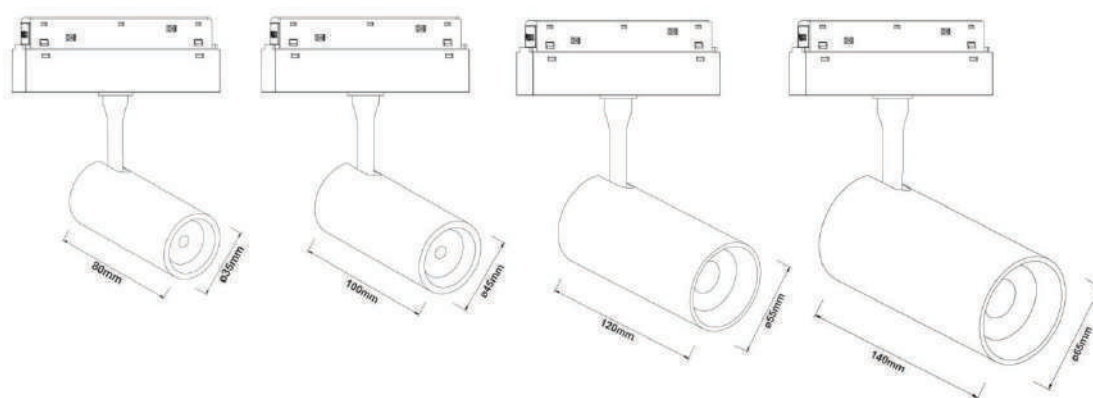

The magnetic lamp can be in orbit in the channel slot for an unlimited time, change positions, and adjust the lamp holder angle according to the actual situation. Different lamps and lanterns along the whole track are placed in the right place, rotating and sliding into any position. All lamps and lanterns are adjusted according to demand.

Beam angle

Notes:
For other special inquiries, please contact us.
Welcome to our website for the latest product information.

PUCKERIDGE

Magnetic Floodlight system

20 Grille lamp series

Product Code	Watt	CCT	>CRI	Voltage	LUMEN	Product Size	Finish
UC.PUC.36CXGST6	6W	3/4/6000K	Ra90	48V	480lm	112x23x45	■ BK
UC.PUC.36CXGST12	12W	3/4/6000K	Ra90	48V	960lm	220x23x45	□ WH
UC.PUC.36CXGST18	18W	3/4/6000K	Ra90	48V	1440lm	328x23x45	
UC.PUC.36CXGST24	24W	3/4/6000K	Ra90	48V	1920lm	436x23x45	
UC.PUC.36CXGST36	36W	3/4/6000K	Ra90	48V	2880lm	652x23x45	
UC.PUC.36CXGST54	54W	3/4/6000K	Ra90	48V	4320lm	976x23x45	

Beam angle

Notes:
For other special inquiries, please contact us.
Welcome to our website for the latest product information.

ROSEDALE

Magnetic Spotlight system

Product Code	Watt	CCT	>CRI	Voltage	LUMEN	Product Size	Finish
UC.ROS.36CXGDT06	6W	3/4/6000K	Ra90	48V	560lm	Φ35x80	■ BK
UC.ROS.36CXGDT12	10W	3/4/6000K	Ra90	48V	960lm	□45x100	□ WH
UC.ROS.36CXGDT15	15W	3/4/6000K	Ra90	48V	1200lm	□55x120	
UC.ROS.36CXGDT20	20W	3/4/6000K	Ra90	48V	1600lm	□65x140	