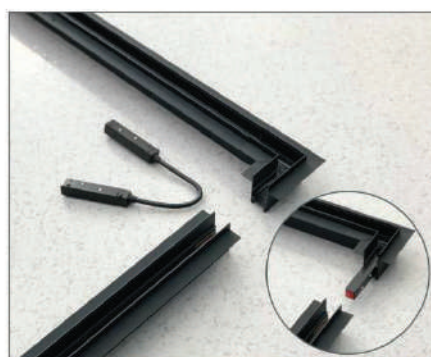

C. Surface Mounted

D. Ceiling Mounted

Live end

Straight Connector

Corner Connector

48 V POWER SUPPLY

Magnet adsorption
Easy to load and unload

Product Code	Watt	Product Size	Finish	Warranty
UC.WIM.36CX48V100	100W	230x22x43	■ BK	3 year
UC.WIM.36CX48V200	200W	290x22x43	□ WH	3 year