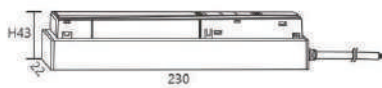

C. Surface Mounted

D. Ceiling Mounted

Live end

Straight Connector

Corner Connector

48 V POWER SUPPLY

Magnet adsorption
Easy to load and unload

Product Code	Watt	Product Size	Finish	Warranty
UC.WIM.36CX48V100	100W	230x22x43	■ BK	3 year
UC.WIM.36CX48V200	200W	290x22x43	□ WH	3 year