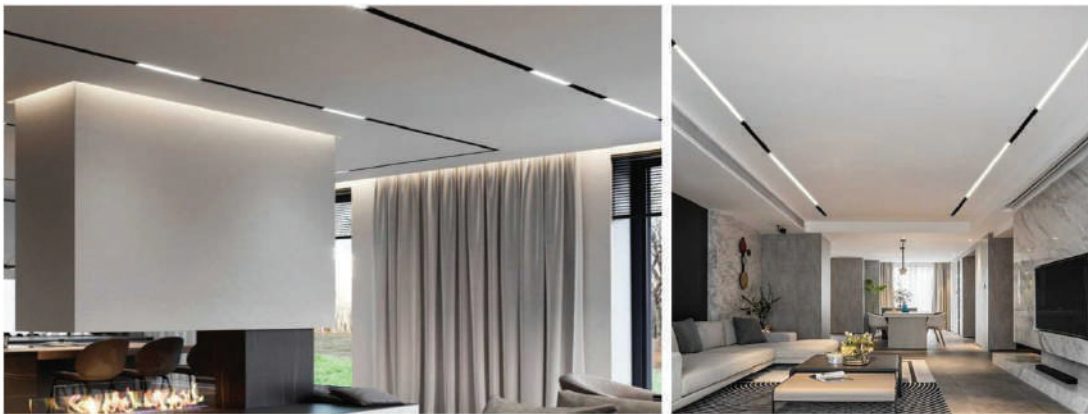

PUCKERIDGE

Magnetic Floodlight system