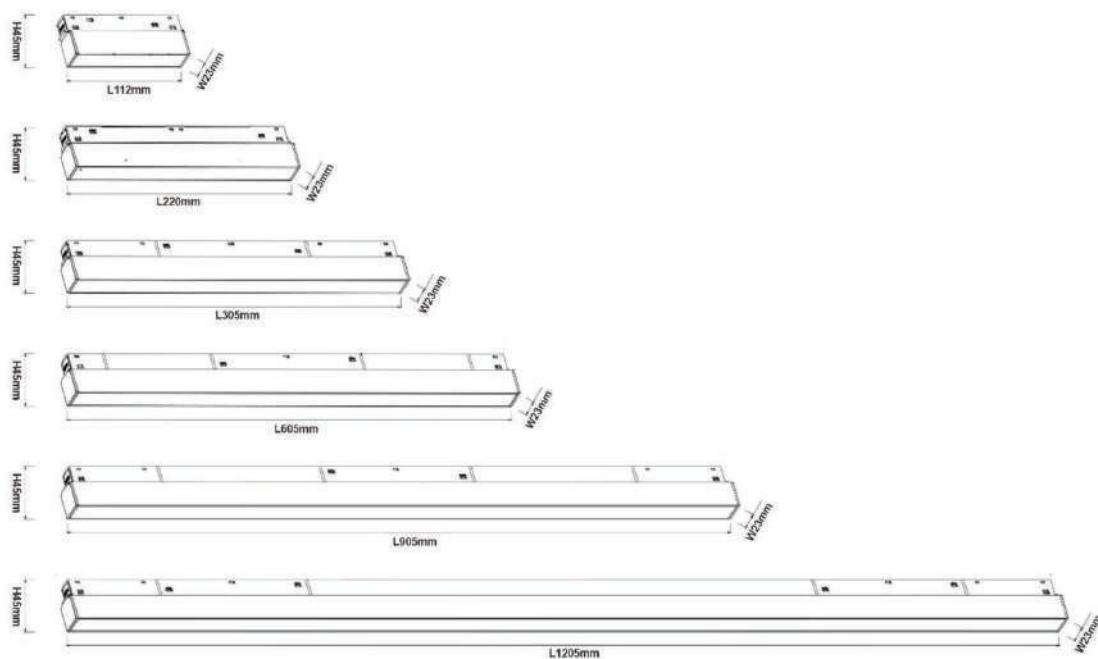

Product Code	Watt	CCT	>CRI	Voltage	LUMEN	Product Size	Finish
UC.PRI.36CXFGT6	6W	3/4/6000K	Ra90	48V	420lm	112x23x45	■ BK
UC.PRI.36CXFGT10	10W	3/4/6000K	Ra90	48V	840lm	220x23x45	□ WH
UC.PRI.36CXFGT12	12W	3/4/6000K	Ra90	48V	840lm	305x23x45	
UC.PRI.36CXFGT24	24W	3/4/6000K	Ra90	48V	1680lm	605x23x45	
UC.PRI.36CXFGT30	30W	3/4/6000K	Ra90	48V	2100lm	905x23x45	
UC.PRI.36CXFGT40	40W	3/4/6000K	Ra90	48V	2800lm	1205x23x45