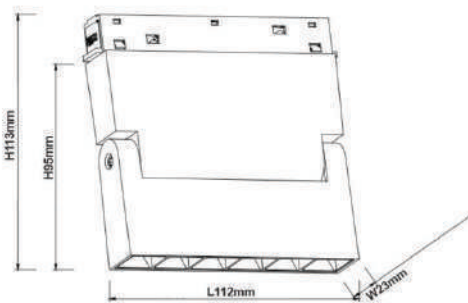

Product Code	Watt	CCT	>CRI	Voltage	LUMEN	Product Size	Finish	System Options
UC.QUI.36CXZD06	6W	3/4/6000K	Ra90	48V	480lm	112x23x113	■ BK	Tuya 2.4G, Mijia, Tmall, Zigbee, Bluetooth, 0-10V, Dali
UC.QUI.36CXZD012	12W	3/4/6000K	Ra90	48V	960lm	220x23x113	□ WH	

Notes:
For other special inquiries, please contact us.
Welcome to our website for the latest product information.