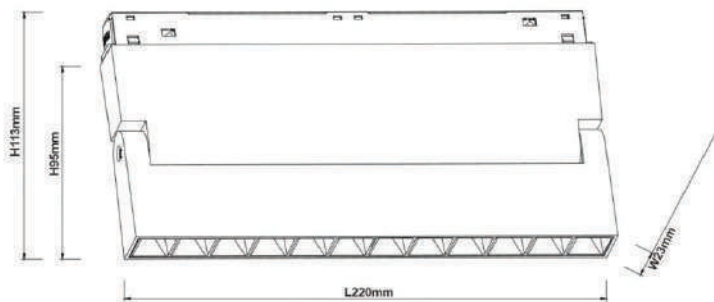

Product Code	Watt	CCT	>CRI	Voltage	LUMEN	Product Size	Finish	System Options
UC.QUI.36CXZD06	6W	3/4/6000K	Ra90	48V	480lm	112x23x113	■ BK	Tuya 2.4G, Mijia, Tmall, Zigbee, Bluetooth, 0-10V, Dali
UC.QUI.36CXZD012	12W	3/4/6000K	Ra90	48V	960lm	220x23x113	□ WH	

Notes:
For other special inquiries, please contact us.
Welcome to our website for the latest product information.