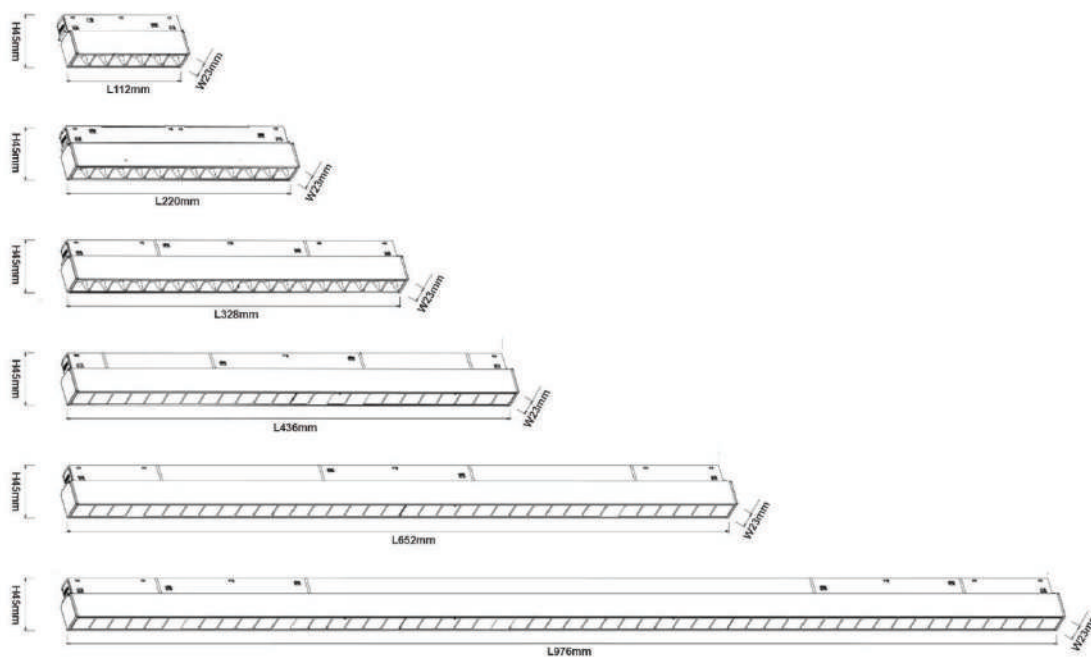

Beam angle

Notes:
For other special inquiries, please contact us.
Welcome to our website for the latest product information.

PUCKERIDGE

Magnetic Floodlight system

20 Grille lamp series

Product Code	Watt	CCT	>CRI	Voltage	LUMEN	Product Size	Finish
UC.PUC.36CXGST6	6W	3/4/6000K	Ra90	48V	480lm	112x23x45	■ BK
UC.PUC.36CXGST12	12W	3/4/6000K	Ra90	48V	960lm	220x23x45	□ WH
UC.PUC.36CXGST18	18W	3/4/6000K	Ra90	48V	1440lm	328x23x45	
UC.PUC.36CXGST24	24W	3/4/6000K	Ra90	48V	1920lm	436x23x45	
UC.PUC.36CXGST36	36W	3/4/6000K	Ra90	48V	2880lm	652x23x45	
UC.PUC.36CXGST54	54W	3/4/6000K	Ra90	48V	4320lm	976x23x45	