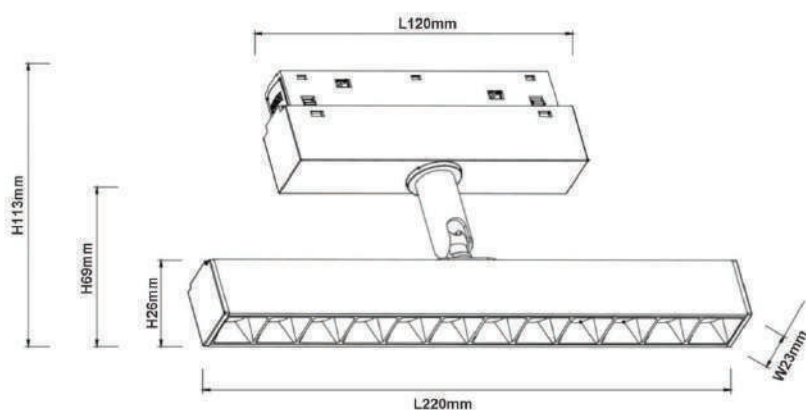

Notes:
 For other special inquiries, please contact us.
 Welcome to our website for the latest product information.

TREFORD

Magnetic Spotlight system

20 Adjustable Grille lamp series

Product Code	Watt	CCT	>CRI	Voltage	LUMEN	Product Size	Finish
UC.TRE.36CXZGST6	6W	3/4/6000K	Ra90	48V	480lm	112x23x113	■ BK
UC.TRE.36CXZGST12	12W	3/4/6000K	Ra90	48V	960lm	220x23x113	□ WH
UC.TRE.36CXZGST18	18W	3/4/6000K	Ra90	48V	1440lm	328x23x113	