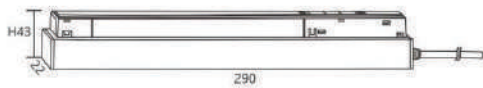

C. Surface Mounted

D. Ceiling Mounted

Live end

Straight Connector

Corner Connector

48 V POWER SUPPLY

Magnet adsorption
Easy to load and unload

Product Code	Watt	Product Size	Finish	Warranty
UC.WIM.36CX48V100	100W	230x22x43	■ BK	3 year
UC.WIM.36CX48V200	200W	290x22x43	□ WH	3 year