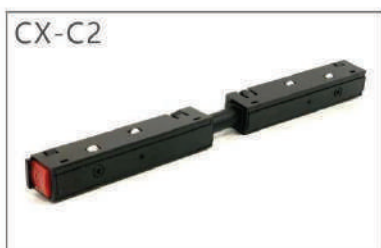

Beam angle

Notes:
 For other special inquiries, please contact us.
 Welcome to our website for the latest product information.

WIMBLETON

Magnetic Spotlight system

A. Recessed (Internal) Mounted

B. Recessed (External) Mounted

C. Surface Mounted

D. Ceiling Mounted

Live end

Straight Connector

Corner Connector

48 V POWER SUPPLY

Magnet adsorption
Easy to load and unload

Product Code	Watt	Product Size	Finish	Warranty
UC.WIM.36CX48V100	100W	230x22x43	■ BK	3 year
UC.WIM.36CX48V200	200W	290x22x43	□ WH	3 year