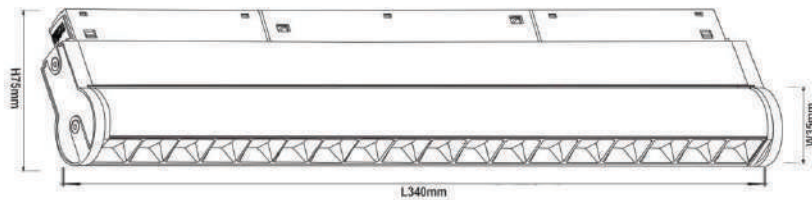

Product Code	Watt	CCT	>CRI	Voltage	LUMEN	Product Size	Finish
UC.REG.36CXLGS06	6W	3/4/6000K	Ra90	48V	480lm	120x35x75	■ BK
UC.REG.36CXLGS12	12W	3/4/6000K	Ra90	48V	960lm	220x35x75	□ WH
UC.REG.36CXLGS18	18W	3/4/6000K	Ra90	48V	1440lm	340x35x75	

Notes:
For other special inquiries, please contact us.
Welcome to our website for the latest product information.