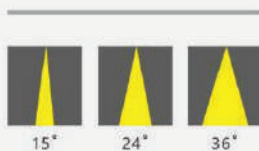

Beam angle

Notes:
For other special inquiries, please contact us.
Welcome to our website for the latest product information.