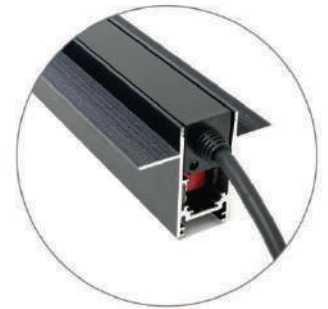

Beam angle

Notes:
 For other special inquiries, please contact us.
 Welcome to our website for the latest product information.

WIMBLETON

Magnetic Spotlight system

A. Recessed (Internal) Mounted

B. Recessed (External) Mounted

C. Surface Mounted

D. Ceiling Mounted

Live end

Straight Connector

Corner Connector

48 V POWER SUPPLY

Magnet adsorption
Easy to load and unload

Product Code	Watt	Product Size	Finish	Warranty
UC.WIM.36CX48V100	100W	230x22x43	■ BK	3 year
UC.WIM.36CX48V200	200W	290x22x43	□ WH	3 year