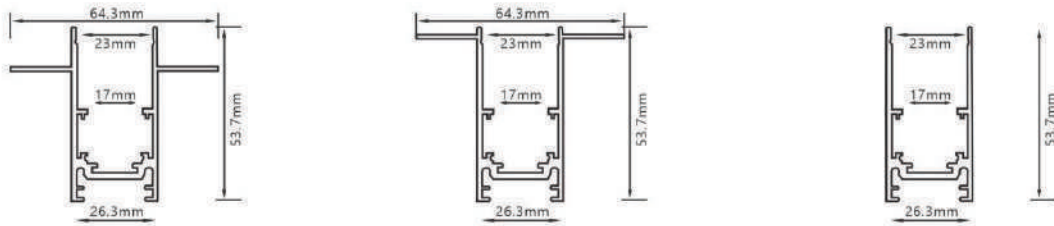

Beam angle

Notes:
 For other special inquiries, please contact us.
 Welcome to our website for the latest product information.

WIMBLETON

Magnetic Spotlight system

A. Recessed (Internal) Mounted

B. Recessed (External) Mounted

C. Surface Mounted

D. Ceiling Mounted

Live end

Straight Connector

Corner Connector

48 V POWER SUPPLY

Magnet adsorption
Easy to load and unload

Product Code	Watt	Product Size	Finish	Warranty
UC.WIM.36CX48V100	100W	230x22x43	■ BK	3 year
UC.WIM.36CX48V200	200W	290x22x43	□ WH	3 year