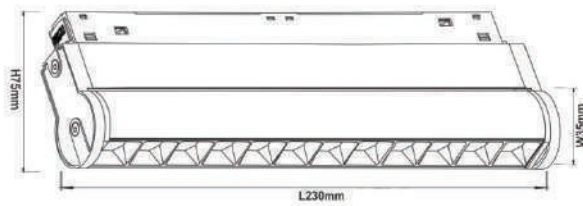

Product Code	Watt	CCT	>CRI	Voltage	LUMEN	Product Size	Finish
UC.REG.36CXLGS06	6W	3/4/6000K	Ra90	48V	480lm	120x35x75	■ BK
UC.REG.36CXLGS12	12W	3/4/6000K	Ra90	48V	960lm	220x35x75	□ WH
UC.REG.36CXLGS18	18W	3/4/6000K	Ra90	48V	1440lm	340x35x75	

Notes:
For other special inquiries, please contact us.
Welcome to our website for the latest product information.