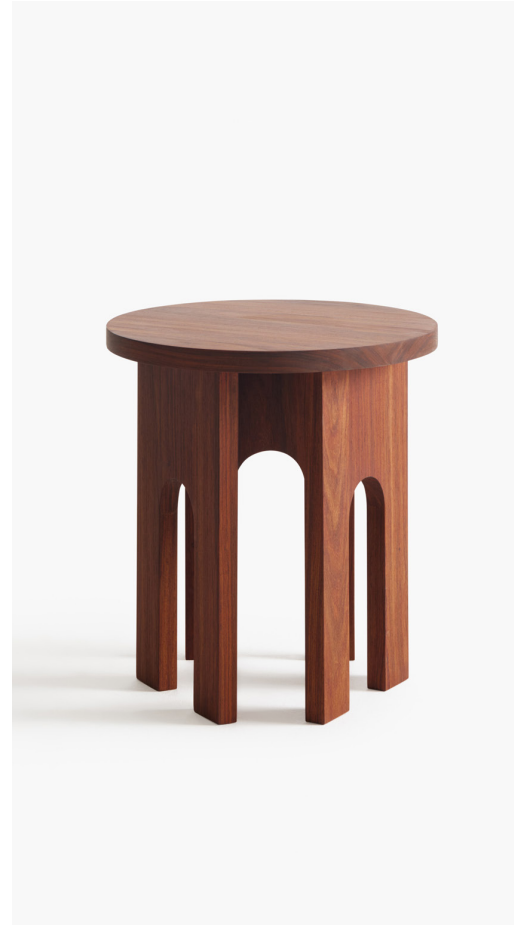

Wadi Side Table - Kiaat

Copyright © 2024 Bofred (Pty) Ltd

THE WADI SIDE TABLE FEATURES ARCHED DETAILING AND IS MADE FROM SOLID KIAAT WOOD AND FINISHED WITH A CLEAR OIL.

Product Dimensions

500 mm (H) x 450 mm (Diameter) x 30 mm (Thickness)

Weight: 7 kg

Material Shown

Solid Kiaat wood finished with a clear oil

Material & Finish Options

Solid Kiaat: Unstained / Black Stained

Colours and weight of natural materials will vary

Solid Kiaat

Black-Stained Kiaat

BOFRED

www.bofred.co.za | T. +27 72 629 4257 | E. info@bofred.co.za

Wadi Side Table - Kiaat

Copyright © 2024 Bofred (Pty) Ltd

Materials Shown: Solid Kiaat wood (unstained) finished with a clear oil

Colours and weight of natural materials will vary.