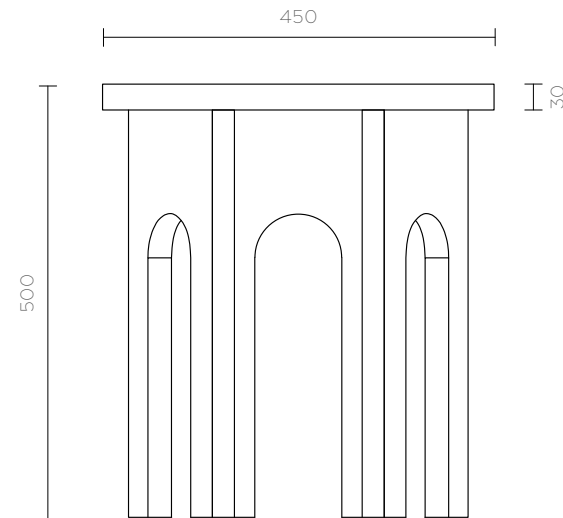

BOFRED

www.bofred.co.za | T. +27 72 629 4257 | E. info@bofred.co.za