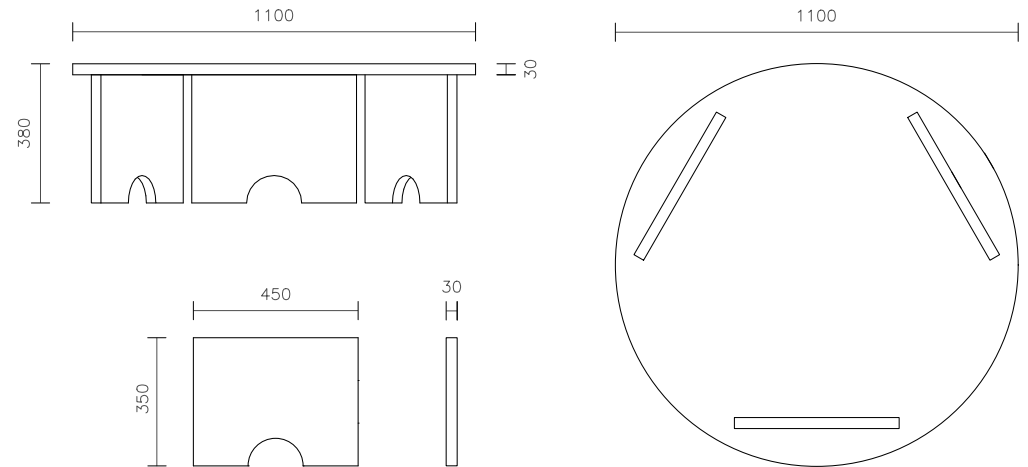

BOFRED

www.bofred.co.za | T. +27 72 629 4257 | E. info@bofred.co.za