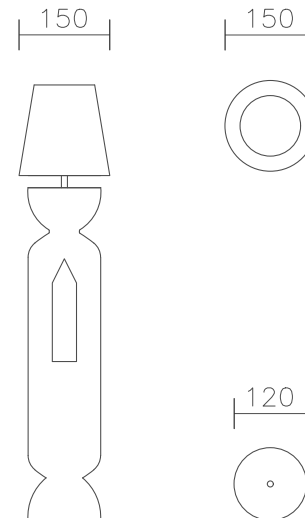

Material & Finish Options

Kiaat Base Gloss Colours: Tropical Breeze / Shy Pink / Sunkissed / Chic Shade

Shade Fabrics: Custom fabrics available, or can be supplied