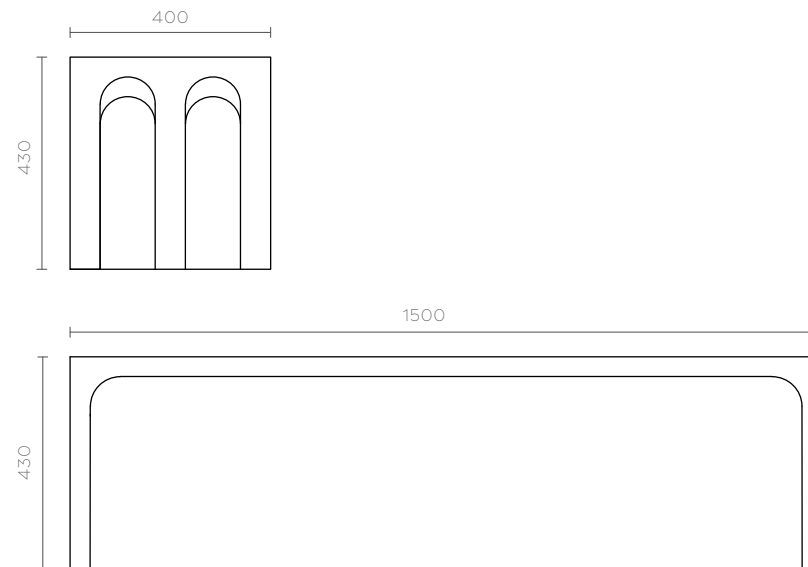

Product Dimensions

1500 mm (W) x 400 mm (D) x 430 mm (H)

Weight: 9 kg

Material Shown

Solid Kiaat wood finished with a black clear oil

Colours and weight of natural materials will vary

Black-oiled Kiaat

BOFRED