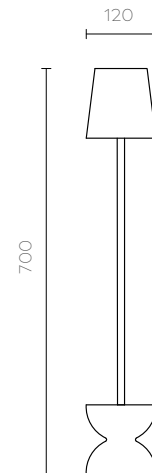

Material & Finish Options

Stone Base: Terrazzo Nero Perla / Terrazzo Ricotta / Custom

Fabric Shade: Black / Bone or Aluminium Shade: Textured Black / Textured White

Mild Steel Frame: Textured Black / Textured White

Cord: Black / White