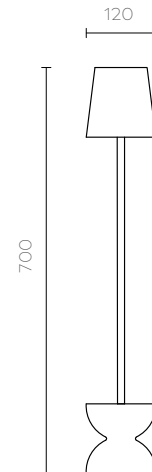

Material & Finish Options

Gently Textured Ceramic Base: Black / White

Fabric Shade: Black / Bone or Aluminium Shade: Textured Black / Textured White

Mild Steel Frame: Textured Black / Textured White

Cord: Black / White